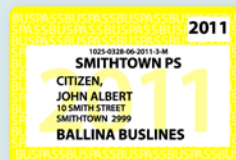

Buslines Student Bus Pass