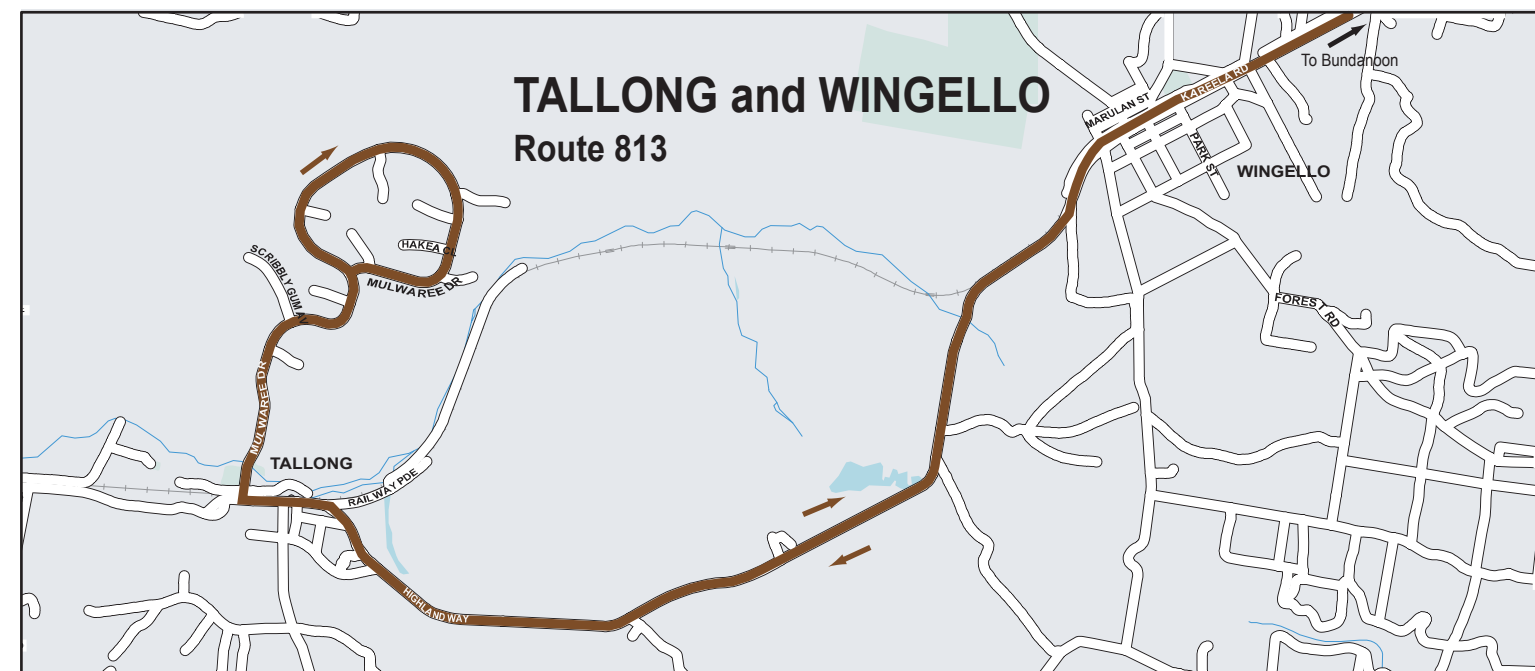

ROUTE 808 Moss Vale to Bowral-Kangaloon-Burrawang-Robertson and Return

	Monday to Friday			
	School Days Only	AM	School Days Only	PM
BOOLWEY STREET- Terminus	7.05	9.10	3.45**	
Kangaloon & Boardman Roads	7.08		3.55	
Kangaloon & Sheepwash Roads	7.13		4.06	
Kangaloon Hall	7.20		4.13	
MOSS VALE COURTHOUSE- Argyle St		9.30		
Moss Vale High School- Young Road		9.34		3.45
Illawarra Hwy & Farnborough Drive		9.37		3.58
Illawarra Hwy & Sheepwash Crossroads		9.42		4.05
Illawarra Hwy & Church Rd		9.44		4.07
Burrawang Main Stop		9.47		4.12
McGraths Rd & Illawarra Hwy		9.50		4.18
ROBERTSON MAIN STOP- Big Spud- Arrive	7.40	9.54	4.23	
ROBERTSON MAIN STOP- Big Spud- Depart	7.40	9.57	4.23	
Robertson Newsagency	7.42	10.00	4.30	4.30
McGraths Rd & Illawarra Hwy	7.45	10.05	4.35	
Burrawang Main Stop	7.48	10.08	OR	
Illawarra Hwy & Church Rd	7.55	10.11	4.38	
Illawarra Hwy & Sheepwash Crossroads	7.58	10.13	4.40	
Kangaloon & Boardman Roads		10.22	4.50	
Bowral High School		10.24		
Bowral Hospital		10.26		
BOOLWEY STREET - TERMINUS		10.28	OR	
Illawarra Hwy & Farnborough Drive	8.10			
Moss Vale High School- Young Road	8.20			
MOSS VALE - Leighton Gardens	8.25			

Notes:

Accessible services:

Routes so marked will generally be serviced by a fully wheelchair accessible bus. Periodic maintenance may affect availability, please check prior to journey.

* School Day Diversion – Departs from Howard Street

** Sets Down/Picks Up around corner in Bendooley St not Boolwey St

[ ] Travels to Medway on return trip only

OR On Request

Fare paying passengers are welcome to travel on any school bus service operated by Berrima Buslines.