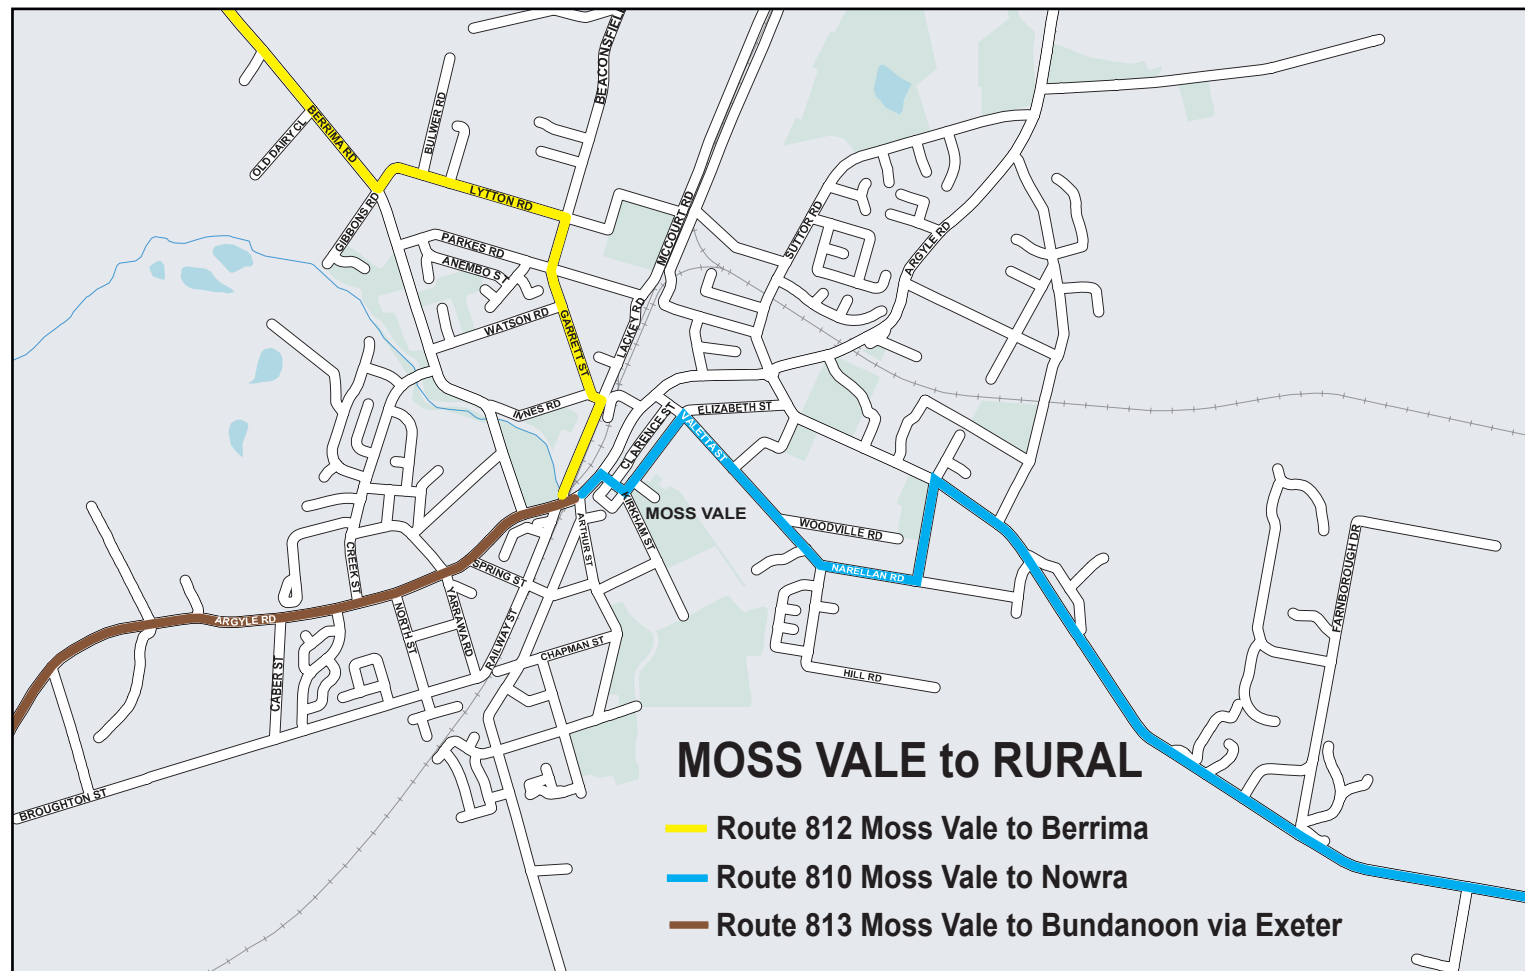

ROUTE 808 Moss Vale to Bowral-Kangaloon-Burrawang-Robertson and Return

	Monday to Friday			
	School Days Only	AM	School Days Only	PM
BOOLWEY STREET- Terminus	7.05	9.10	3.45**	
Kangaloon & Boardman Roads	7.08		3.55	
Kangaloon & Sheepwash Roads	7.13		4.06	
Kangaloon Hall	7.20		4.13	
MOSS VALE COURTHOUSE- Argyle St		9.30		
Moss Vale High School- Young Road		9.34		3.45
Illawarra Hwy & Farnborough Drive		9.37		3.58
Illawarra Hwy & Sheepwash Crossroads		9.42		4.05
Illawarra Hwy & Church Rd		9.44		4.07
Burrawang Main Stop		9.47		4.12
McGraths Rd & Illawarra Hwy		9.50		4.18
ROBERTSON MAIN STOP- Big Spud- Arrive	7.40	9.54	4.23	
ROBERTSON MAIN STOP- Big Spud- Depart	7.40	9.57	4.23	
Robertson Newsagency	7.42	10.00	4.30	4.30
McGraths Rd & Illawarra Hwy	7.45	10.05	4.35	
Burrawang Main Stop	7.48	10.08	OR	
Illawarra Hwy & Church Rd	7.55	10.11	4.38	
Illawarra Hwy & Sheepwash Crossroads	7.58	10.13	4.40	
Kangaloon & Boardman Roads		10.22	4.50	
Bowral High School		10.24		
Bowral Hospital		10.26		
BOOLWEY STREET - TERMINUS		10.28	OR	
Illawarra Hwy & Farnborough Drive	8.10			
Moss Vale High School- Young Road	8.20			
MOSS VALE - Leighton Gardens	8.25			

Notes:

Accessible services:

Routes so marked will generally be serviced by a fully wheelchair accessible bus. Periodic maintenance may affect availability, please check prior to journey.

* School Day Diversion – Departs from Howard Street

** Sets Down/Picks Up around corner in Bendooley St not Boolwey St

[ ] Travels to Medway on return trip only

OR On Request

Fare paying passengers are welcome to travel on any school bus service operated by Berrima Buslines.