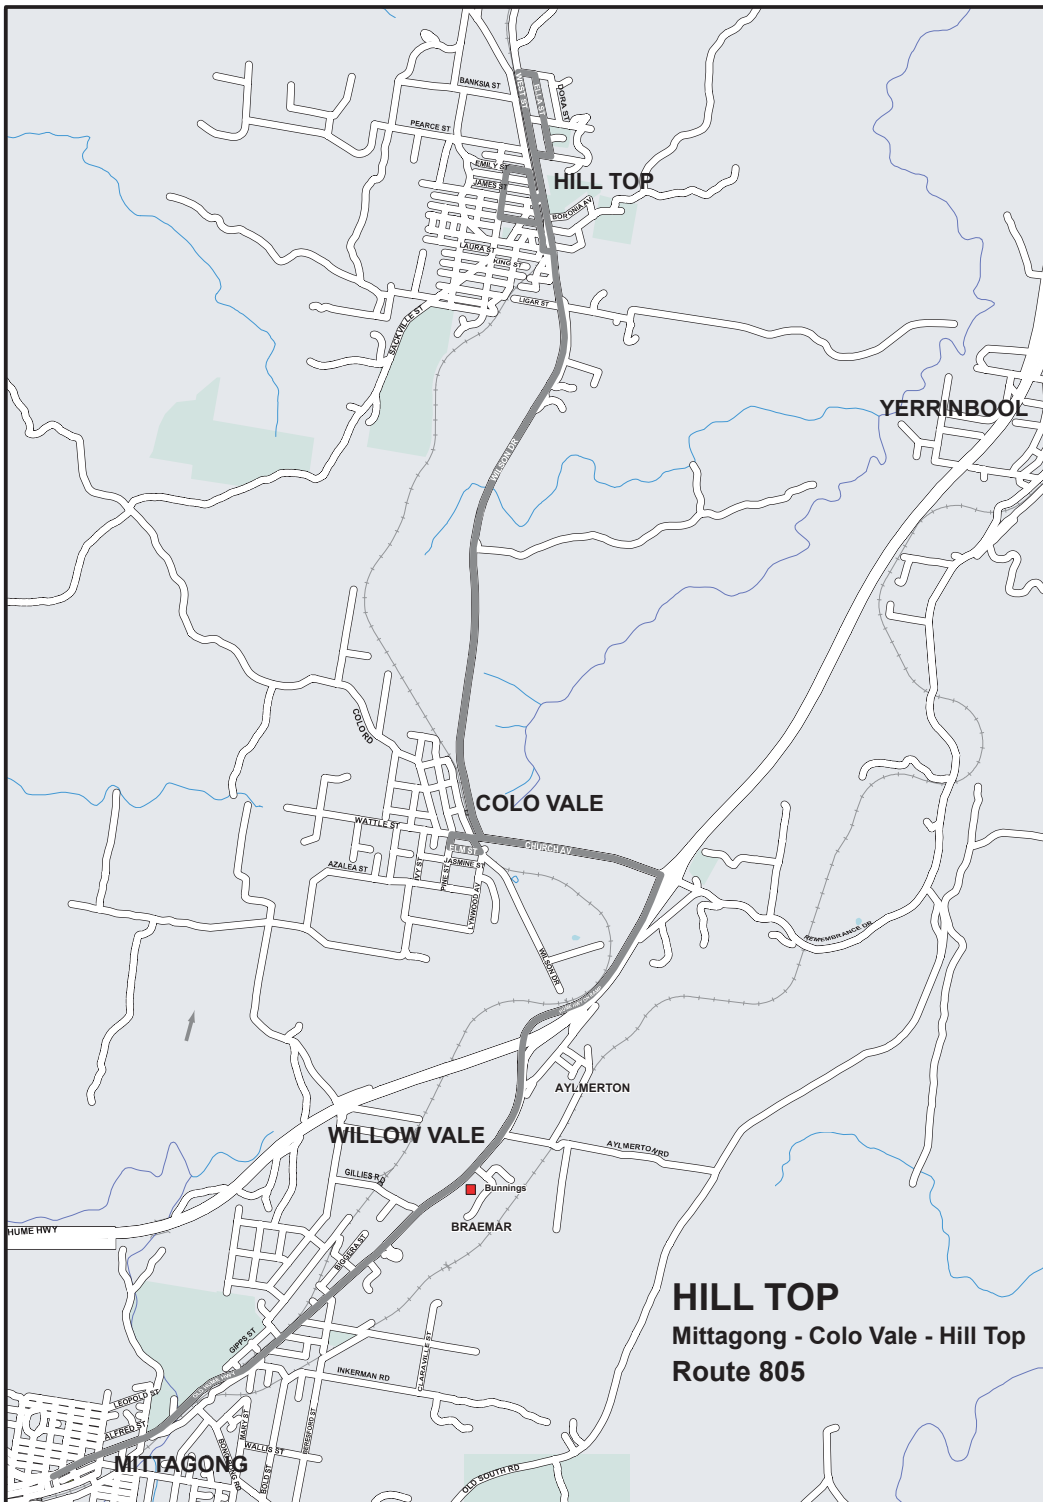

| ROUTE 805 Mittagong-Colo Vale-Hill Top | | |
|--|---|---|
| | Saturday | |
| |  |  |
| | AM | PM |
| MITTAGONG- cnr Main & Alice Sts | 8.00 | 1.48 |
| Mittagong- Caravan Park | 8.02 | 1.50 |
| Old Hume Hwy & Inkerman Rd | 8.03 | 1.52 |
| Braemar Lodge- Braemar Ave | 8.05 | 1.54 |
| BUNNINGS | 8.06 | 1.55 |
| Church Ave Exit-M5 | 8.09 | 1.58 |
| Colo Vale- Railway St Bus Shed | 8.11 | 2.00 |
| Hill Top- West & Wilson Drive | 8.16 | 2.05 |
| Hill Top- Ella & Denison Sts | 8.18 | 2.07 |
| Hill Top- Emily & Cumberteen Sts | 8.22 | 2.11 |
| HILL TOP- opp Main Store | 8.24 | 2.13 |

| ROUTE 805 Hill Top-Colo Vale-Mittagong | | |
|--|---|---|
| | Saturday | |
| |  |  |
| | AM | PM |
| HILL TOP- opp Main Store | 8.25 | 2.13 |
| Hill Top- West & Wilson Drive | 8.26 | 2.14 |
| Colo Vale- Railway St Bus Shed | 8.31 | 2.18 |
| Church Ave Entry- M5 | 8.33 | 2.19 |
| BUNNINGS- Old Hume Hwy | 8.36 | 2.21 |
| Braemar Lodge- Braemar Ave | 8.37 | 2.22 |
| Willow Vale | 8.40 | 2.25 |
| Old Hume Hwy & Inkerman Rd | 8.41 | 2.26 |
| Mary St & Winifred Cres | 8.44 | 2.29 |
| Colo St & Range Rd | 8.48 | 2.32 |
| Oxford & Railway Sts | 8.52 | |
| MITTAGONG- Station St | 8.55 | 2.38 |

HILL TOP
 Mittagong - Colo Vale - Hill Top
 Route 805