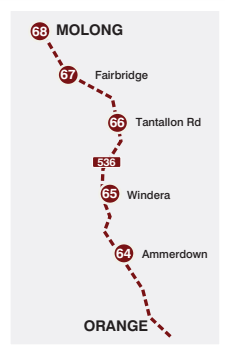

CITY OF ORANGE