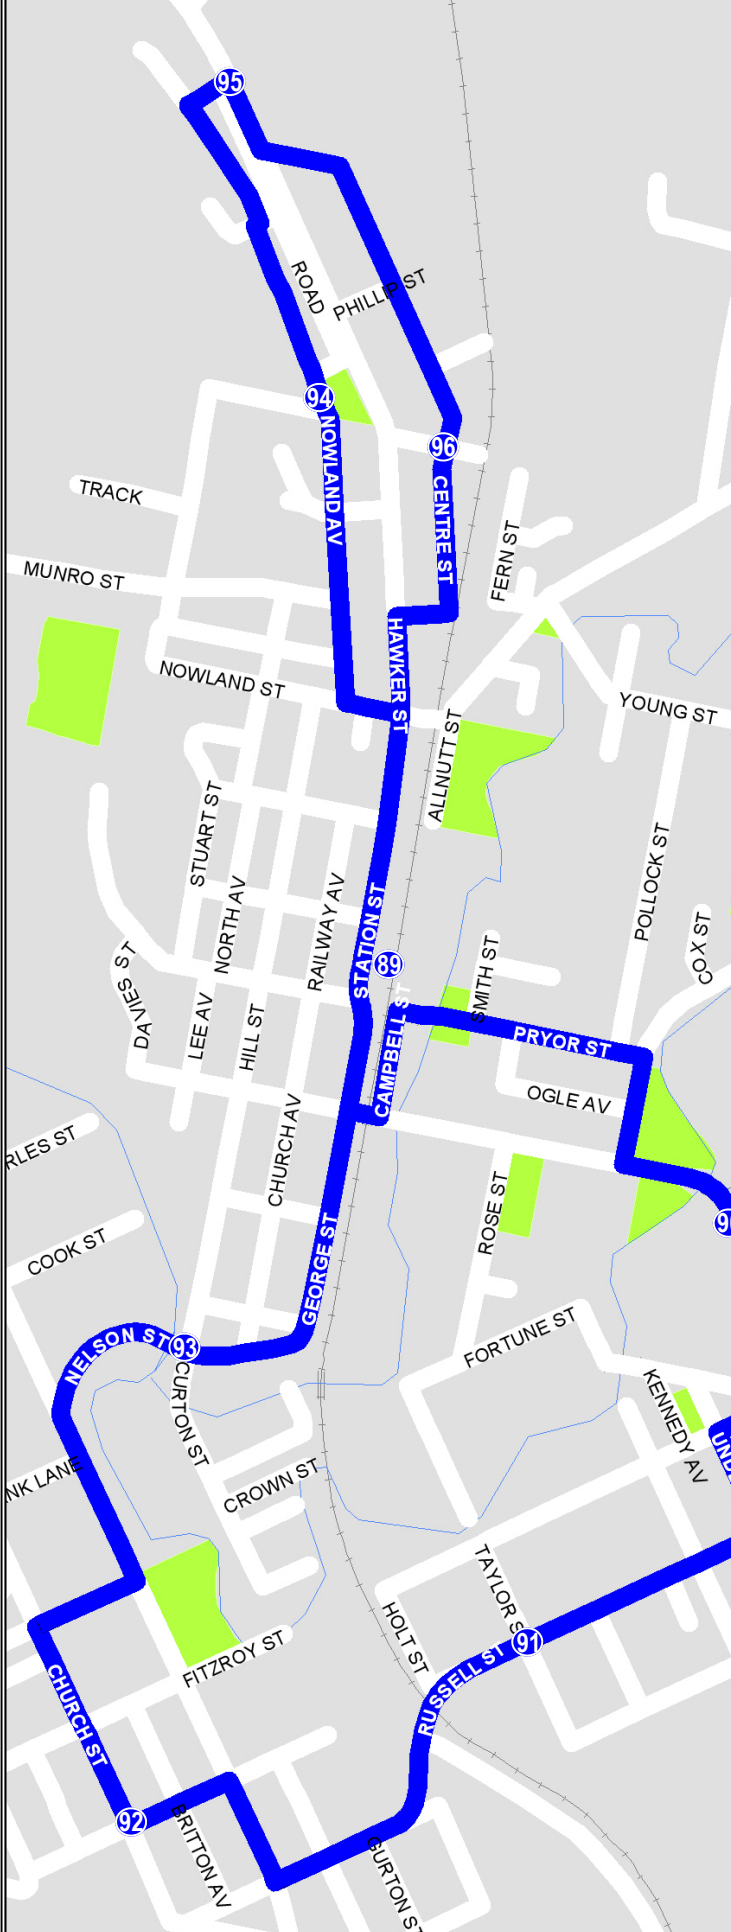

Quirindi Town Loop