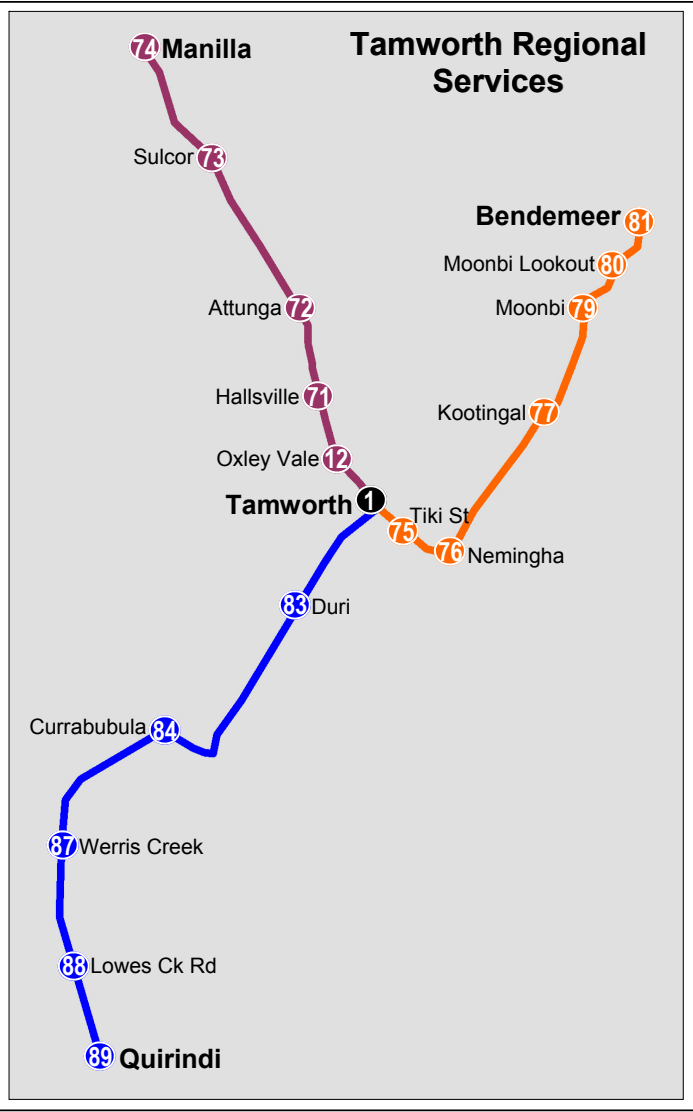

Quirindi Town Loop