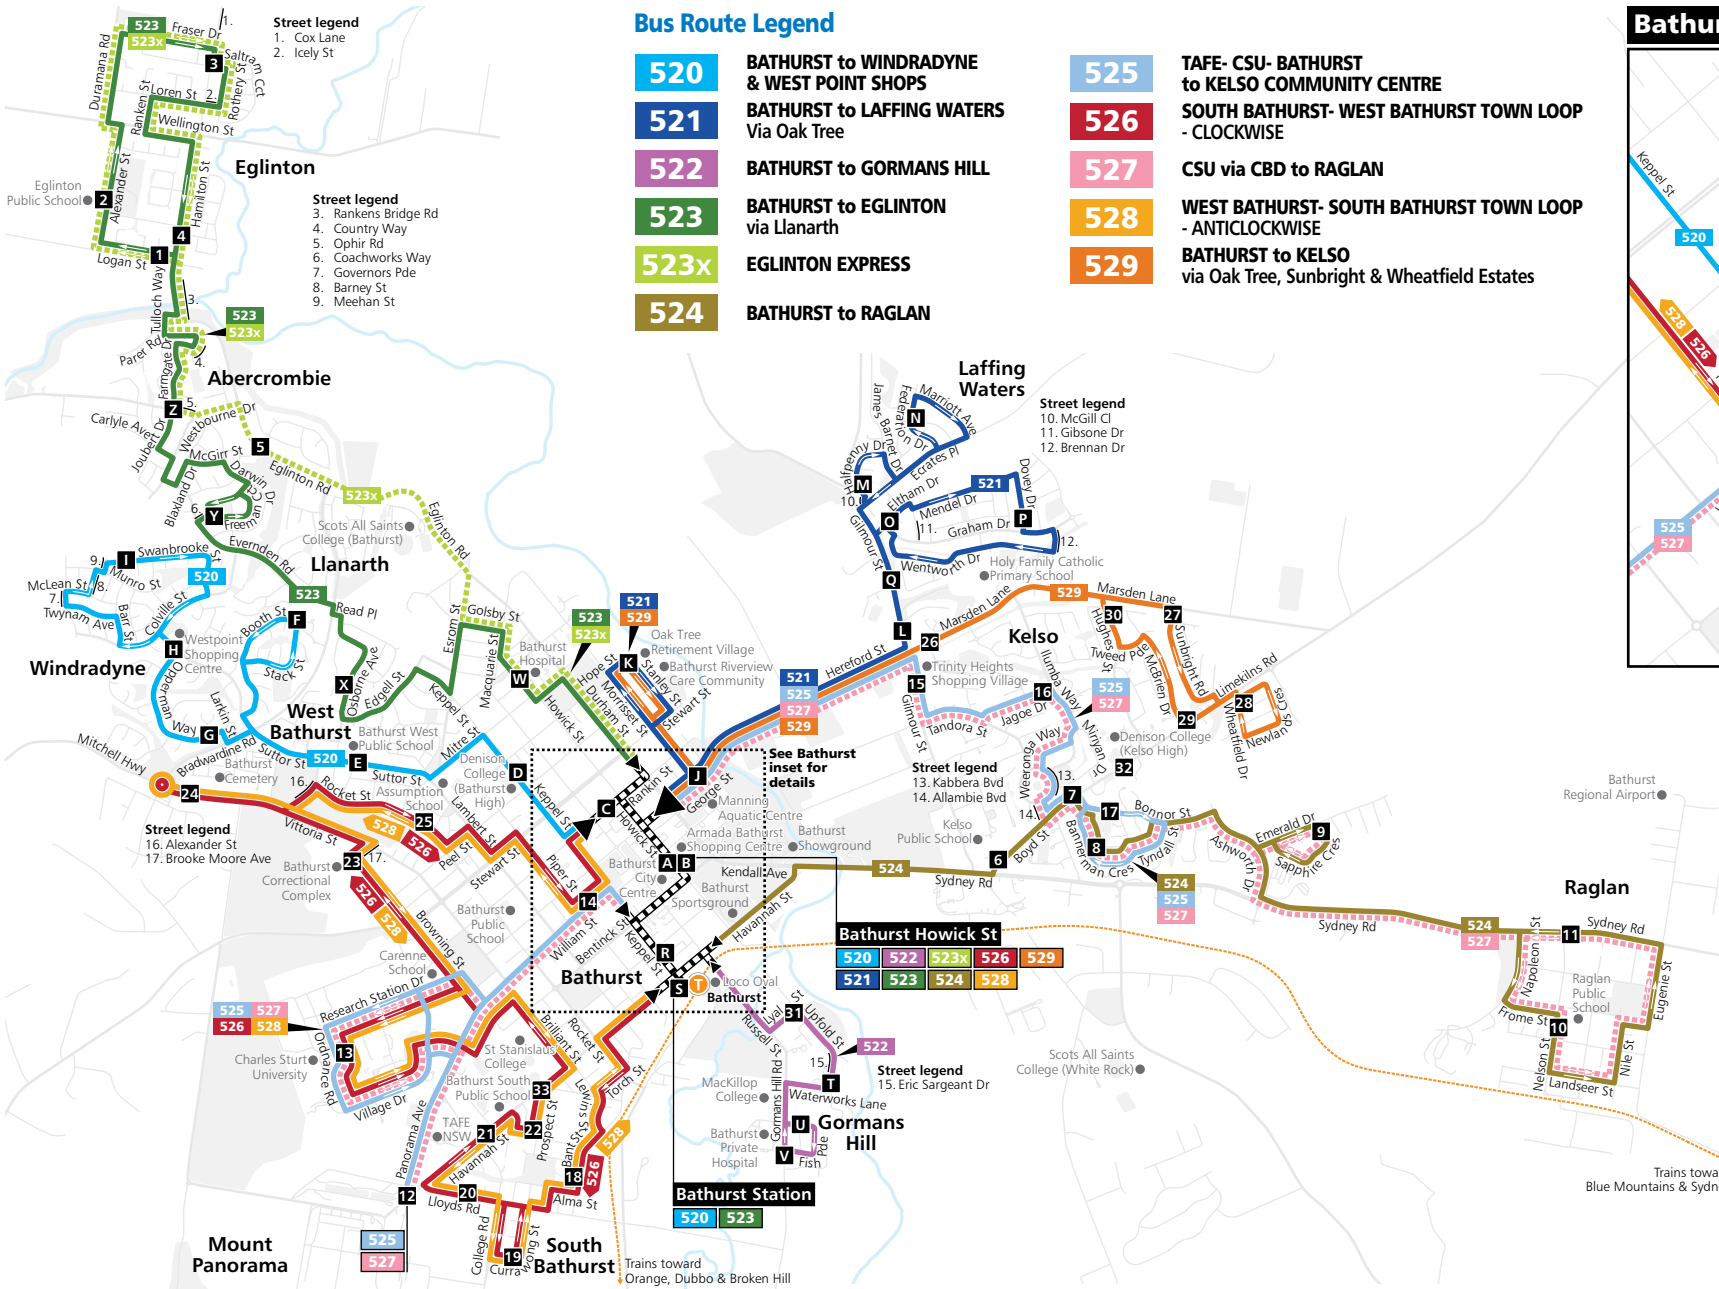

B Bathurst bus network map

For more information visit
www.bathurstbuslines.com.au
or call (02) 6331 2744

Bus Route Legend

- **520** BATHURST to WINDRADYNE & WEST POINT SHOPS
- **521** BATHURST to LAFFING WATERS Via Oak Tree
- **522** BATHURST to GORMANS HILL
- **523** BATHURST to EGLINTON via Llanarth
- **523x** EGLINTON EXPRESS
- **524** BATHURST to RAGLAN
- **525** TAFE- CSU- BATHURST to KELSO COMMUNITY CENTRE
- **526** SOUTH BATHURST- WEST BATHURST TOWN LOOP - CLOCKWISE
- **527** CSU via CBD to RAGLAN
- **528** WEST BATHURST- SOUTH BATHURST TOWN LOOP - ANTICLOCKWISE
- **529** BATHURST to KELSO via Oak Tree, Sunbright & Wheatfield Estates

Bathurst inset