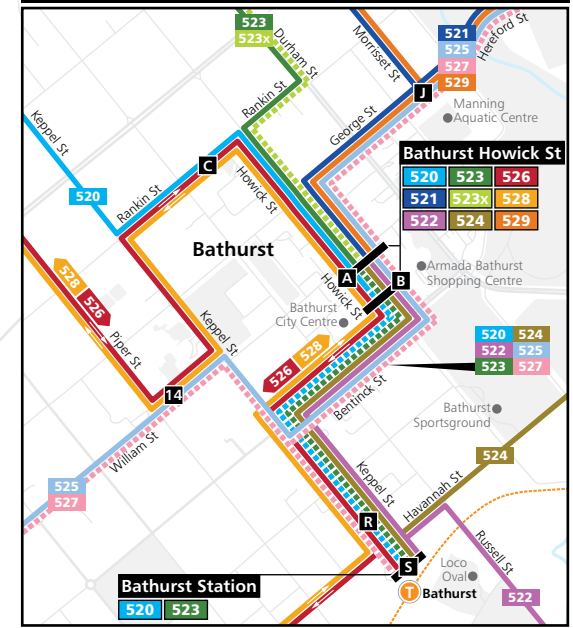

Saturday table with columns for map ref, am, am, pm, pm, pm. Routes 27-8 from KELSO EAST to BATHURST CITY.

Explanations
C Continues to Trinity Shops.
X Passengers for Bathurst transfer to Route 521.

522 BATHURST to GORMANS HILL (& return)

Sunday & Public Holidays table with columns for am, am, pm, pm, pm. Routes 1-5 from EGLINTON to BATHURST CITY.

Explanations
E Via Eglinton Public School after town loop.
W Operates Wednesday only.

See other side for Routes 523x, 524, 525, 526 & 528 & bus route map ->

B Bathurst bus network map

For more information visit
www.bathurstbuslines.com.au
 or call (02) 6331 2744

Bus Route Legend

- 520** BATHURST to WINDRADYNE & WEST POINT SHOPS
- 521** BATHURST to LAFFING WATERS Via Oak Tree
- 522** BATHURST to GORMANS HILL
- 523** BATHURST to EGLINTON via Llanarth
- 523x** EGLINTON EXPRESS
- 524** BATHURST to RAGLAN
- 525** TAFE- CSU- BATHURST to KELSO COMMUNITY CENTRE
- 526** SOUTH BATHURST- WEST BATHURST TOWN LOOP - CLOCKWISE
- 527** CSU via CBD to RAGLAN
- 528** WEST BATHURST- SOUTH BATHURST TOWN LOOP - ANTICLOCKWISE
- 529** BATHURST to KELSO via Oak Tree, Sunbright & Wheatfield Estates

Bathurst inset

How to use this timetable

- Go to the route map in this timetable and find the two timing points your bus stop is located between.
- Then find these two timing points on the timetable.
- Your bus is scheduled to arrive between the times shown for these points. Please arrive at your bus stop before your bus is scheduled.