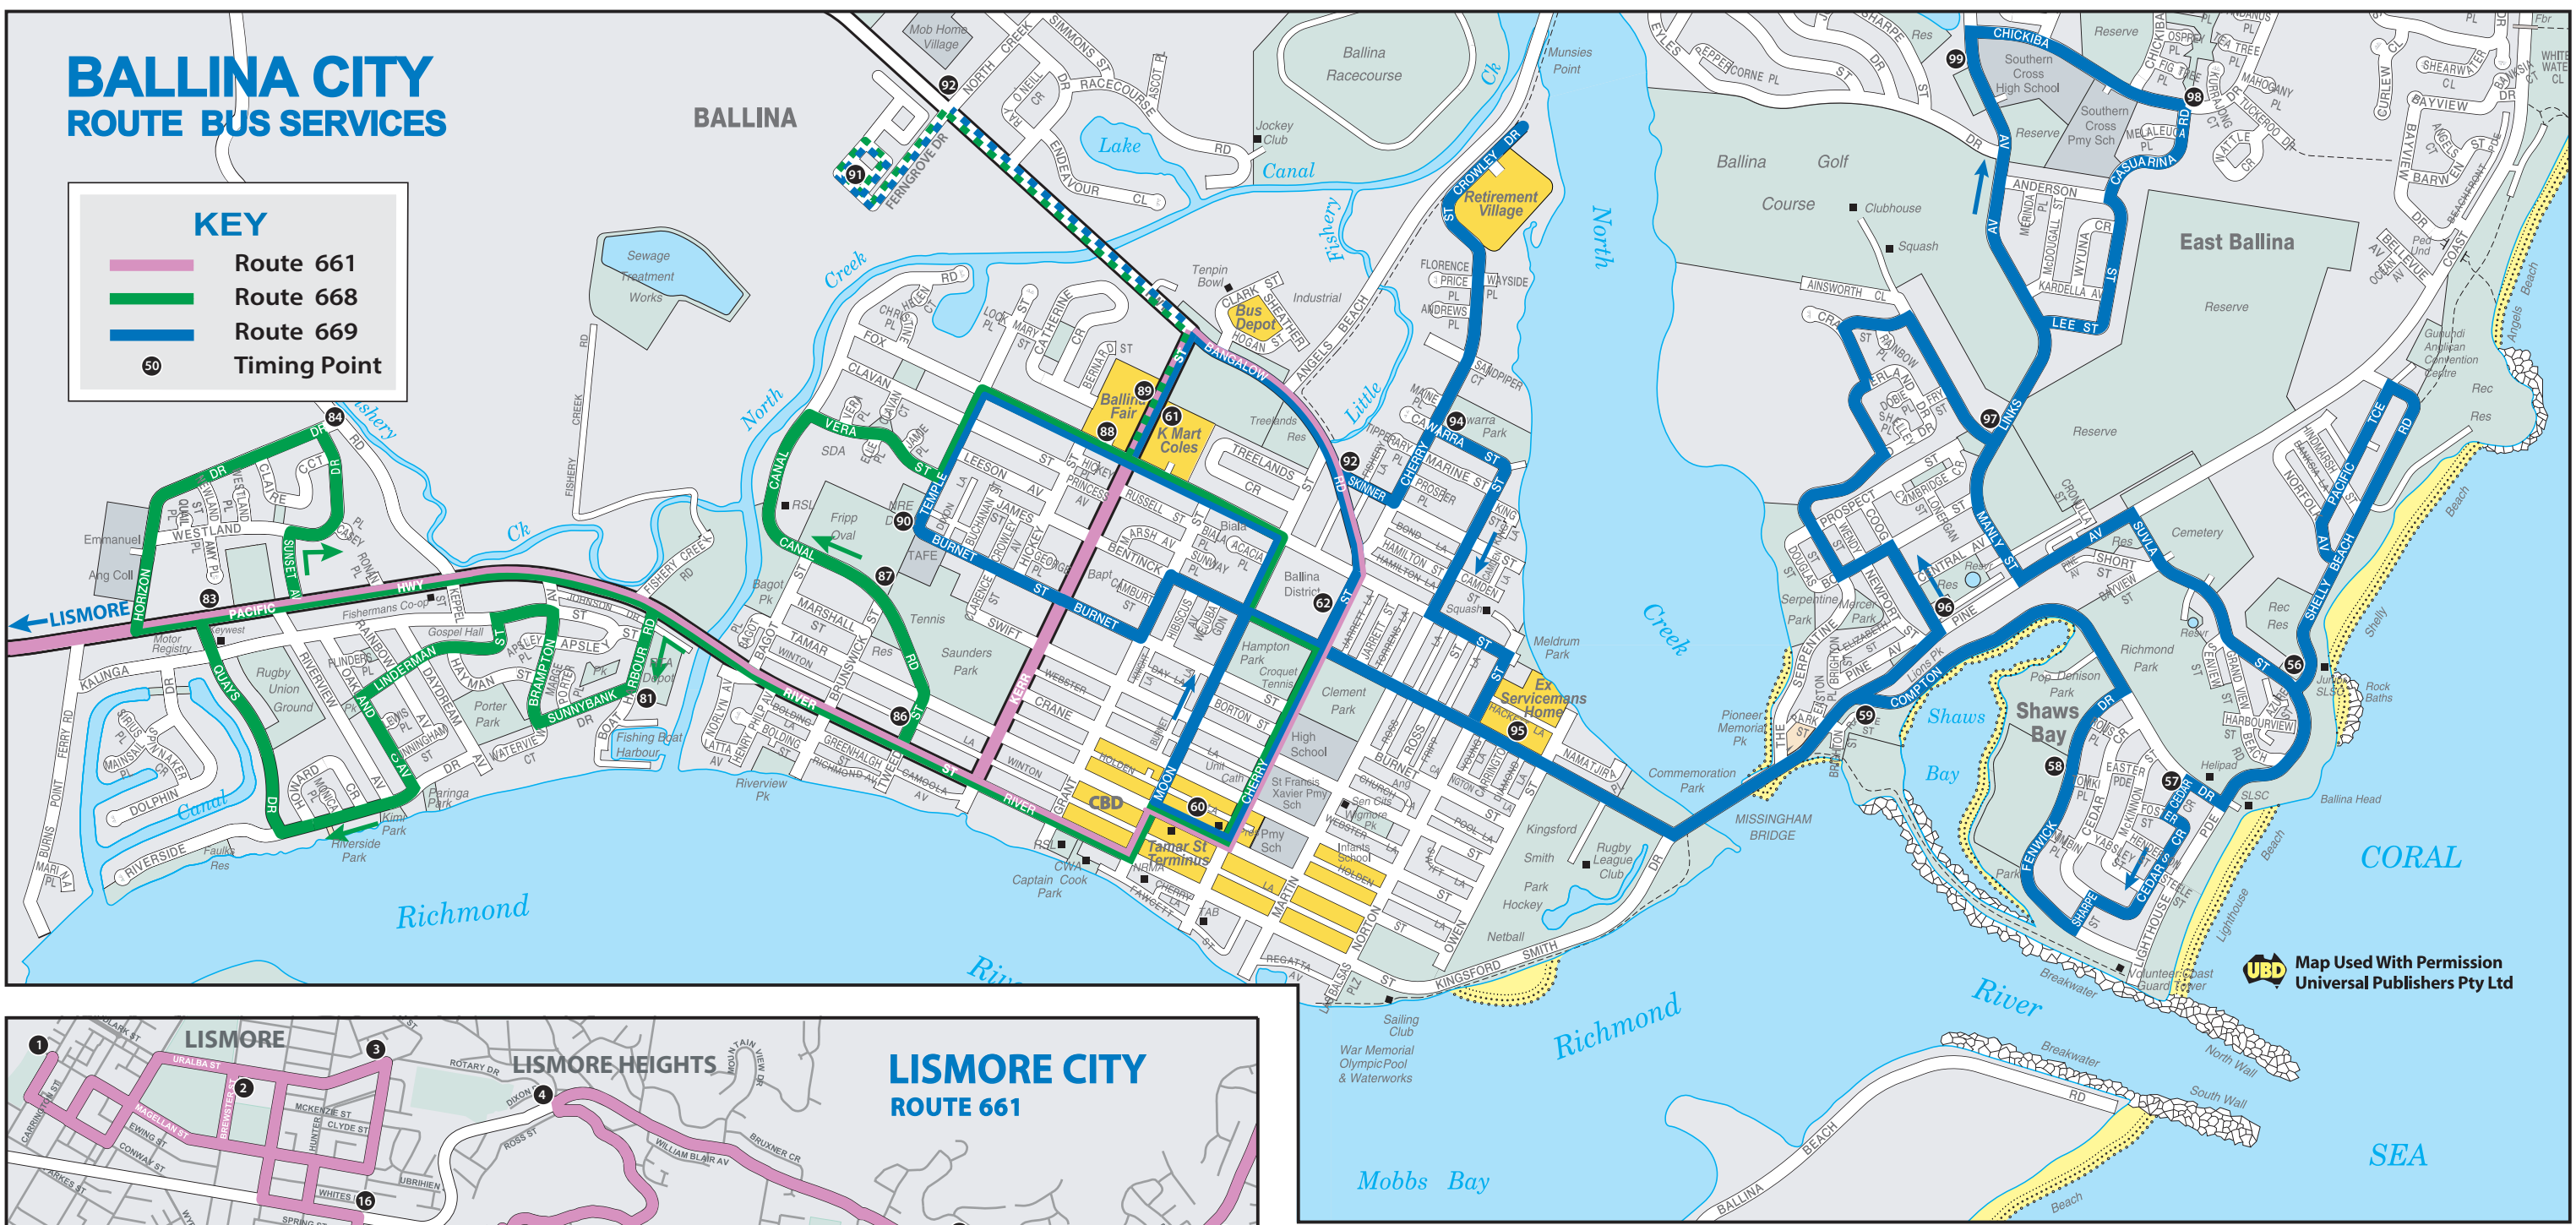

BALLINA CITY ROUTE BUS SERVICES

KEY

- █ Route 661
- █ Route 668
- █ Route 669
- 50 Timing Point

Map Used With Permission Universal Publishers Pty Ltd