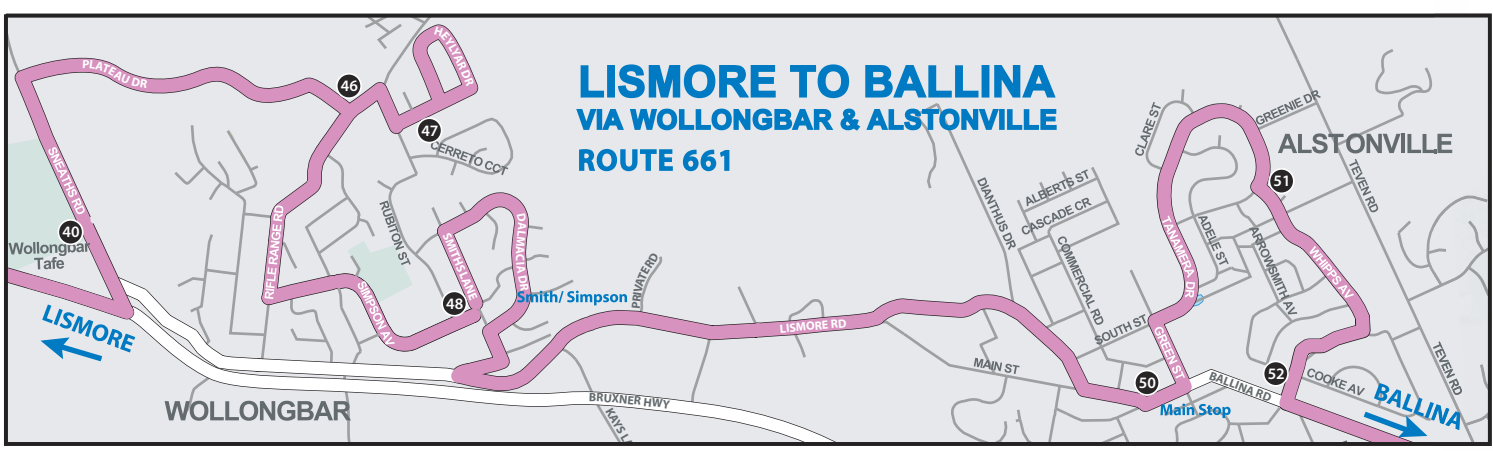

BALLINA BUSLINES TOWN SERVICES

Effective from 13 February 2013

- 668 WEST BALLINA & BALLINA HOSPITAL
- 669 EAST BALLINA & CROWLEY VILLAGE
- 661 BALLINA to LISMORE via Alstonville & Wollongbar

(Services do not operate Sundays and Public Holidays)

8 Sheather Street
PO Box 407 BALLINA NSW 2478
Tel: (02) 6686 3666 Fax: (02) 6686 2063
www.ballinabuslines.com.au
info@ballinabuslines.com.au