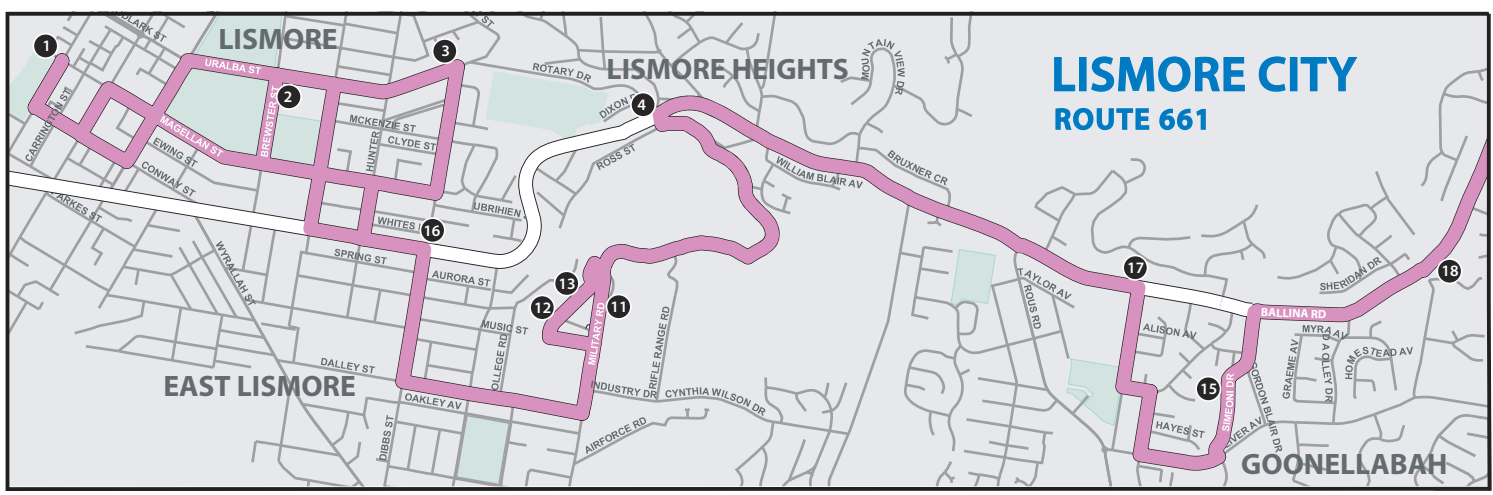

BALLINA CITY ROUTE BUS SERVICES

KEY

- █ Route 661
- █ Route 668
- █ Route 669
- 50 Timing Point

Map Used With Permission Universal Publishers Pty Ltd

BALLINA BUSLINES TOWN SERVICES

Effective from 13 February 2013