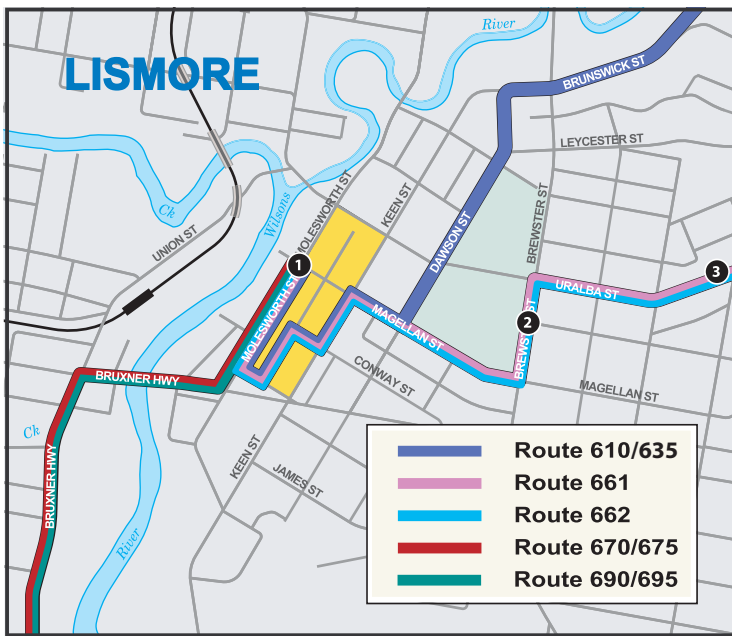

Tenterfield / Geneva & Kyogle / Casino to Lismore & Return ROUTE 670/675																					
Monday to Friday																					
No Services Operate Saturday, Sunday & Public Holidays																					
	670	675	675	670T	670T	675	675	675	670T	675	675		675	670T	675	670	670	675	670T	675	
	SD	SD	SD	SD	SD	SD	SD	SH	SH	SH	SH		SD	SD	SD	SD	SD	SD	SH	SH	
	am	am	am	pm	pm	pm	pm	am	am	am	pm		am	am	am	pm	pm	pm	am	am	
103	Tenterfield - Manners St Bus Stop	-	-	-	12:45	2:00	-	-	-	-	2:00		1	Lismore - Spinks Park Transit Cntr	-	8:50	-	2:00	-	4:00	5:15
	Tenterfield - High St / Logan St	-	-	-	12:50	2:01	-	-	-	-	2:05			Lismore Airport - Bruxner Hwy	-	8:53	-	2:02	-	4:03	5:17
	Drake - Opposite General Store	-	-	-	1:30	2:45	-	-	-	-	2:40			Gundurimba-Bruxner Hwy/Coraki Rd	-	8:55	-	2:05	-	4:10	5:20
	Tabulam-Opposite Tabulam Newsagency	-	-	-	1:50	-	-	-	-	-	3:00			McKees Hill - Bruxner Hwy	-	9:05	-	2:15	-	4:20	5:30
	Mallangane- General Store</																				