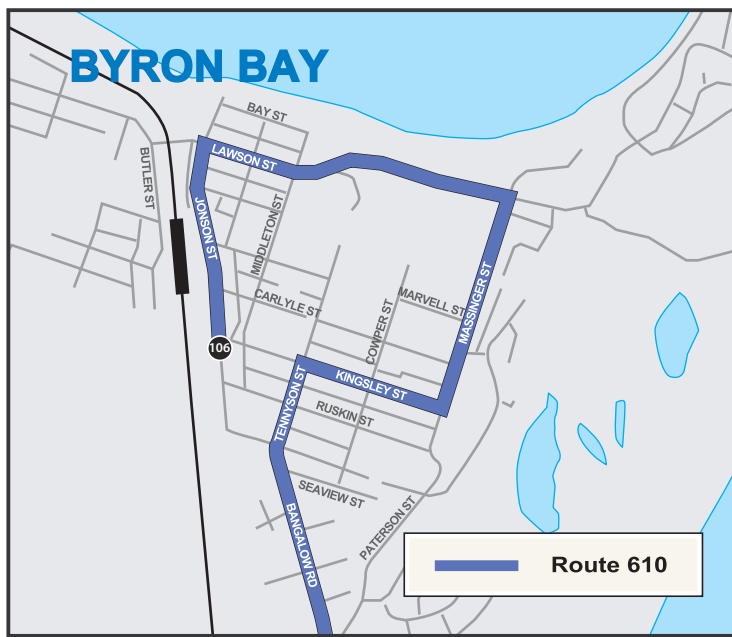

Tenterfield / Geneva & Kyogle / Casino to Lismore & Return ROUTE 670/675																					
Monday to Friday																					
No Services Operate Saturday, Sunday & Public Holidays																					
	670	675	675	670T	670T	675	675	675	670T	675	675		675	670T	675	670	670	675	670T	675	
	SD	SD	SD	SD	SD	SD	SD	SH	SH	SH	SH		SD	SD	SD	SD	SD	SD	SH	SH	
	am	am	am	pm	pm	pm	pm	am	am	am	pm		am	am	am	pm	pm	pm	am	am	
103	Tenterfield - Manners St Bus Stop	-	-	-	12:45	2:00	-	-	-	-	2:00		1	Lismore - Spinks Park Transit Cntr	-	8:50	-	2:00	-	4:00	5:15
	Tenterfield - High St / Logan St	-	-	-	12:50	2:01	-	-	-	-	2:05			Lismore Airport - Bruxner Hwy	-	8:53	-	2:02	-	4:03	5:17
	Drake - Opposite General Store	-	-	-	1:30	2:45	-	-	-	-	2:40			Gundurimba-Bruxner Hwy/Coraki Rd	-	8:55	-	2:05	-	4:10	5:20
	Tabulam-Opposite Tabulam Newsagency	-	-	-	1:50	-	-	-	-	-	3:00			McKees Hill - Bruxner Hwy	-	9:05	-	2:15	-	4:20	5:30
	Mallangane- General Store</																				