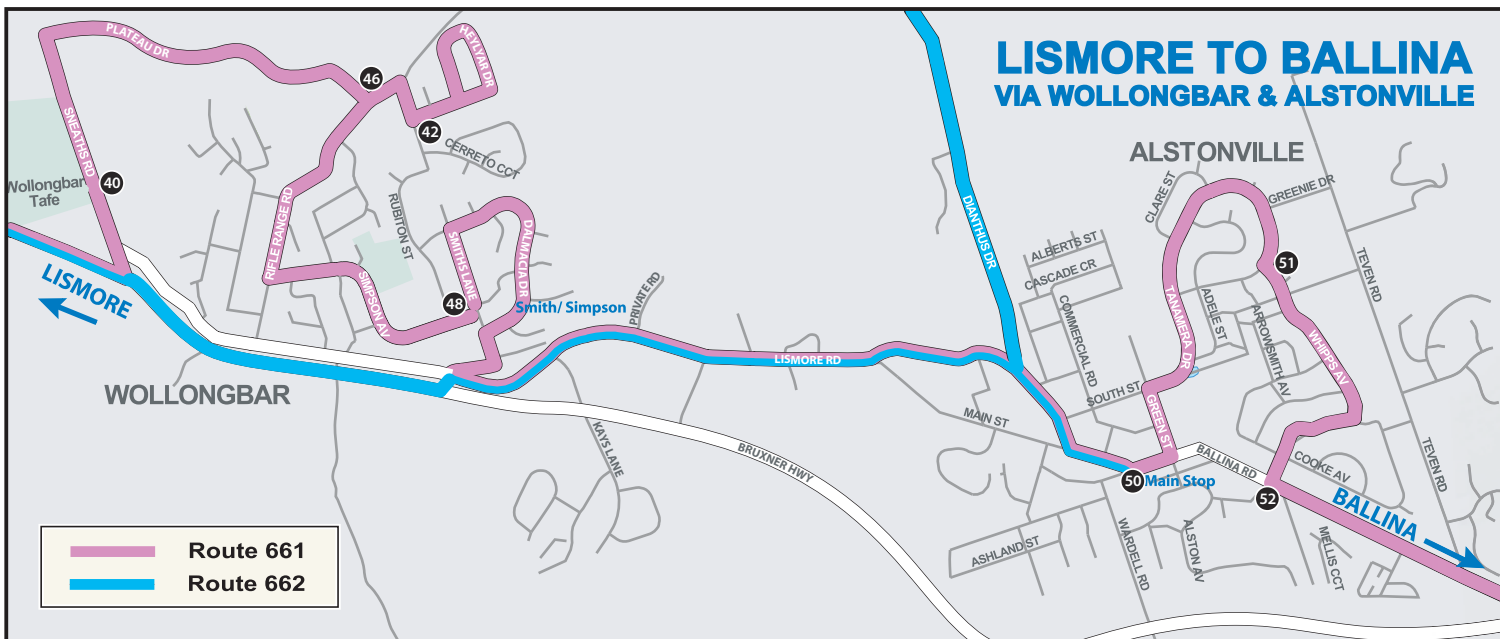

Tenterfield / Geneva & Kyogle / Casino to Lismore & Return ROUTE 670/675																					
Monday to Friday																					
No Services Operate Saturday, Sunday & Public Holidays																					
	670	675	675	670T	670T	675	675	675	670T	675	675		675	670T	675	670	670	675	670T	675	
	SD	SD	SD	SD	SD	SD	SD	SH	SH	SH	SH		SD	SD	SD	SD	SD	SD	SH	SH	
	am	am	am	pm	pm	pm	pm	am	am	am	pm		am	am	am	pm	pm	pm	am	am	
103	Tenterfield - Manners St Bus Stop	-	-	-	12:45	2:00	-	-	-	-	2:00		1	Lismore - Spinks Park Transit Cntr	-	8:50	-	2:00	-	4:00	5:15
	Tenterfield - High St / Logan St	-	-	-	12:50	2:01	-	-	-	-	2:05			Lismore Airport - Bruxner Hwy	-	8:53	-	2:02	-	4:03	5:17
	Drake - Opposite General Store	-	-	-	1:30	2:45	-	-	-	-	2:40			Gundurimba-Bruxner Hwy/Coraki Rd	-	8:55	-	2:05	-	4:10	5:20
	Tabulam-Opposite Tabulam Newsagency	-	-	-	1:50	-	-	-	-	-	3:00			McKees Hill - Bruxner Hwy	-	9:05	-	2:15	-	4:20	5:30
	Mallangane- General Store</																				

## COUNTRY ROUTES TIMETABLE

Effective from 13 February 2013

- 610 Lismore-Byron Bay & Return
  - 635 Lismore-Mullumbimby via Eureka-Federal-Goonengerry & Return
  - 660 Evans Head-Ballina & Return
  - 661 Lismore-Ballina via Wollongbar & Alstonville
  - 662 Lennox Head-Lismore & Return
  - 670/675 Kyogle-Casino-Tenterfield-Lismore & Return
  - 690 Evans Head-Lismore & Return
  - 695 Grafton-Lismore & Return
- (Services do not operate Sundays and Public Holidays)