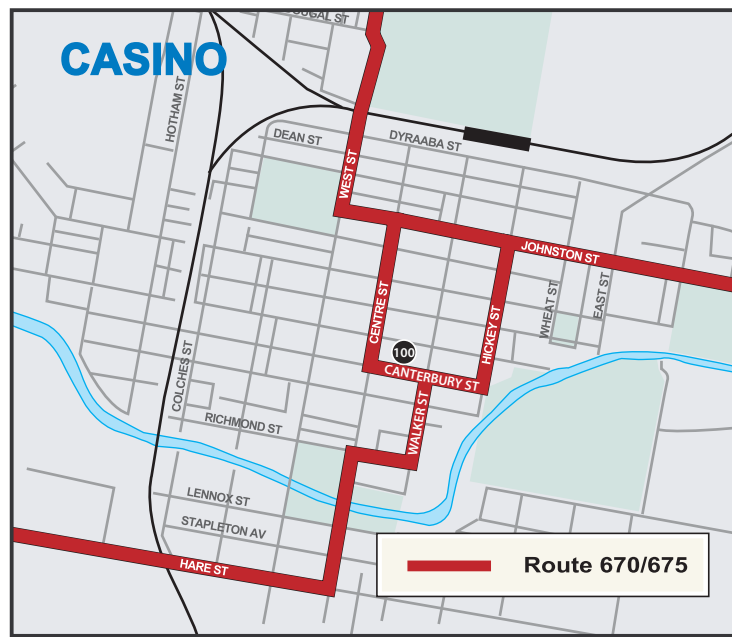

Discount and Concession Fares, Children/ NSW Pensioners/Unemployed Card/ Students - 50%. Concession card must be shown on boarding. Refer to website or our buses for list of approved concession card holders.

RED ticket (Regional Excursion Daily) available for holders of a Pensioner, Seniors or NSW War Widower Card. All day travel available for $2.50. RED tickets are available from the driver.

COUNTRY ROUTES TIMETABLE

Effective from 13 February 2013

1. 610 Lismore-Byron Bay & Return
   - 635 Lismore-Mullumbimby via Eureka-Federal-Goonengerry & Return
   - 660 Evans Head-Ballina & Return
   - 661 Lismore-Ballina via Wollongbar & Alstonville
   - 662 Lennox Head-Lismore & Return
   - 670/675 Kyogle-Casino-Tenterfield-Lismore & Return
   - 690 Evans Head-Lismore & Return
   - 695 Grafton-Lismore & Return
2. (Services do not operate Sundays and Public Holidays)

Northern Rivers Buslines
Tel: (02) 6626 1499
www.nrbuslines.com.au

Ballina Buslines
Tel: (02) 6686 3666
www.ballinabuslines.com.au