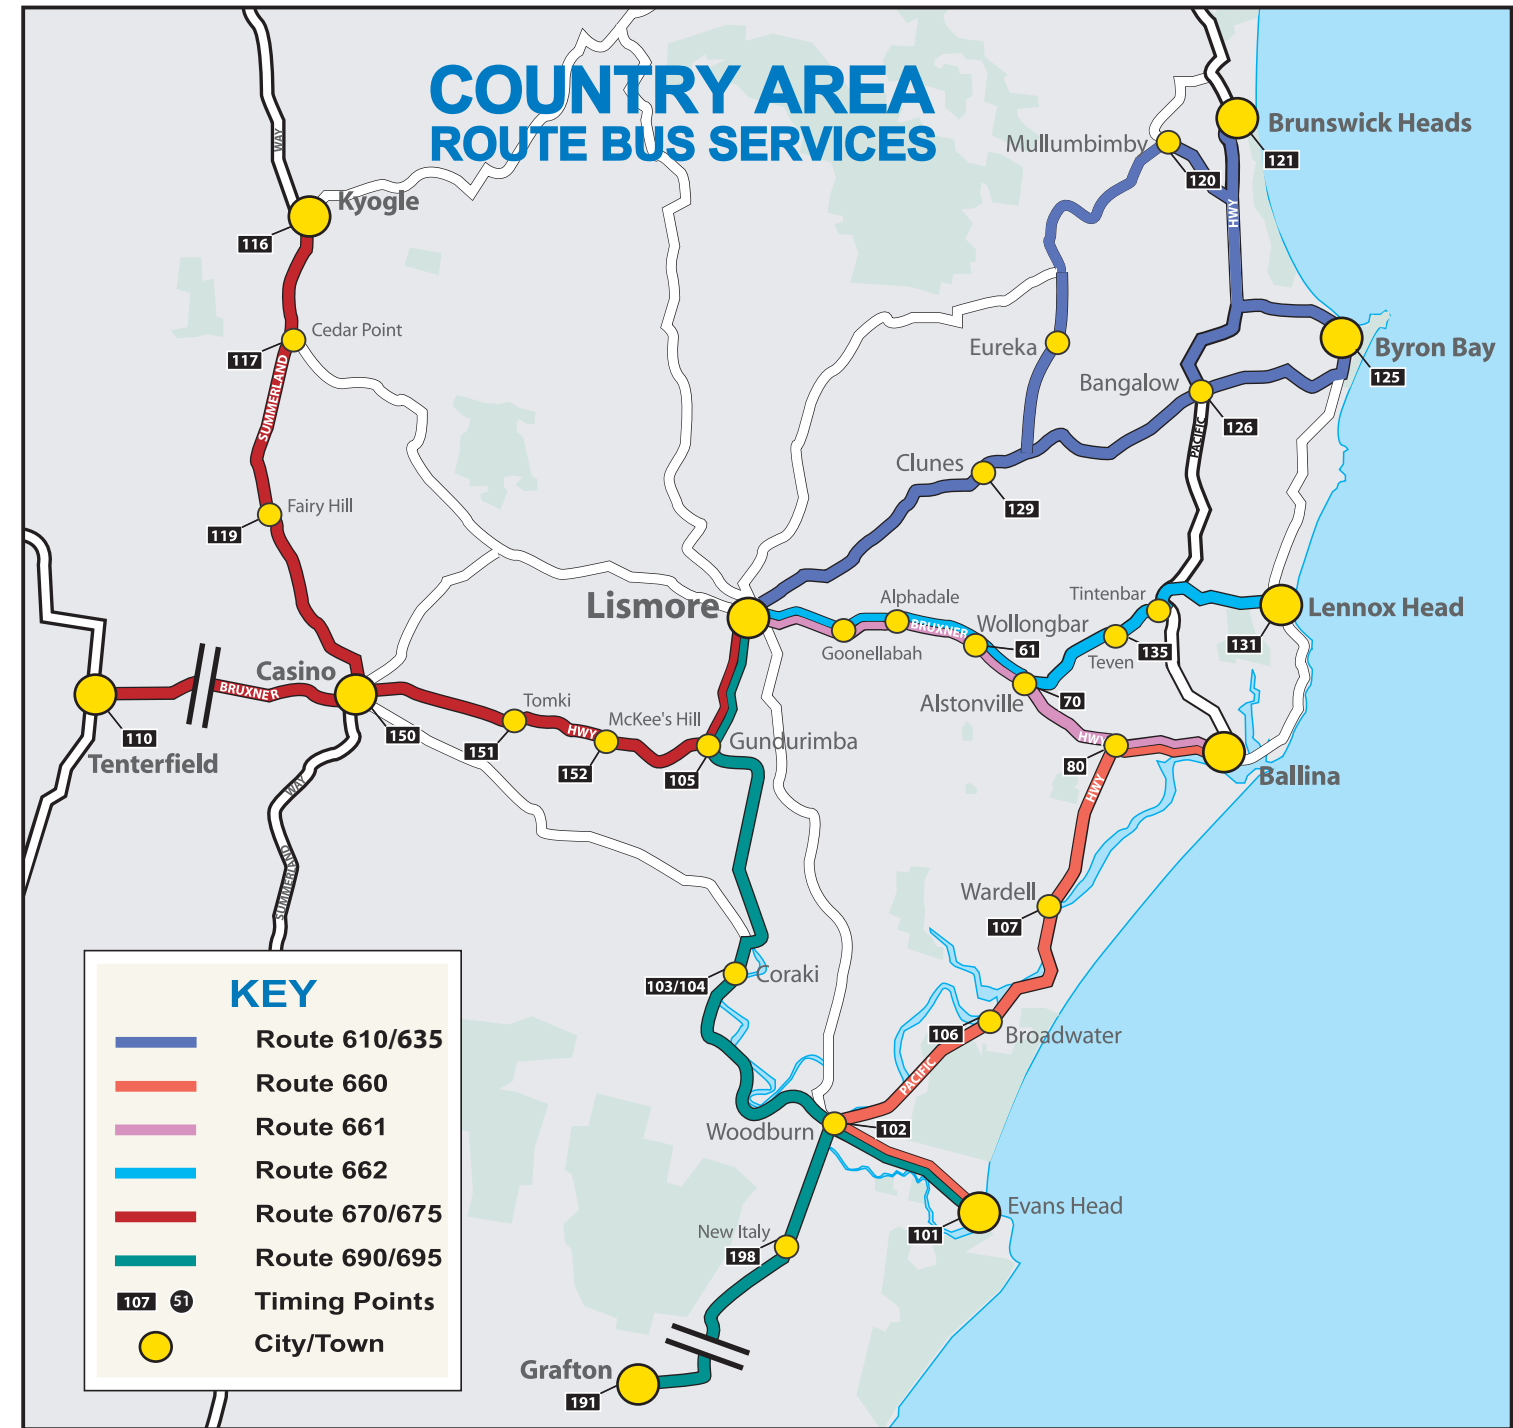

Discount and Concession Fares, Children/ NSW Pensioners/Unemployed Card/ Students - 50%. Concession card must be shown on boarding. Refer to website or our buses for list of approved concession card holders.

RED ticket (Regional Excursion Daily) available for holders of a Pensioner, Seniors or NSW War Widower Card. All day travel available for $2.50. RED tickets are available from the driver.

COUNTRY ROUTES TIMETABLE

Effective from 13 February 2013

1. 610 Lismore-Byron Bay & Return
   - 635 Lismore-Mullumbimby via Eureka-Federal-Goonengerry & Return
   - 660 Evans Head-Ballina & Return
   - 661 Lismore-Ballina via Wollongbar & Alstonville
   - 662 Lennox Head-Lismore & Return
   - 670/675 Kyogle-Casino-Tenterfield-Lismore & Return
   - 690 Evans Head-Lismore & Return
   - 695 Grafton-Lismore & Return
2. (Services do not operate Sundays and Public Holidays)

Northern Rivers Buslines
Tel: (02) 6626 1499
www.nrbuslines.com.au

Ballina Buslines
Tel: (02) 6686 3666
www.ballinabuslines.com.au