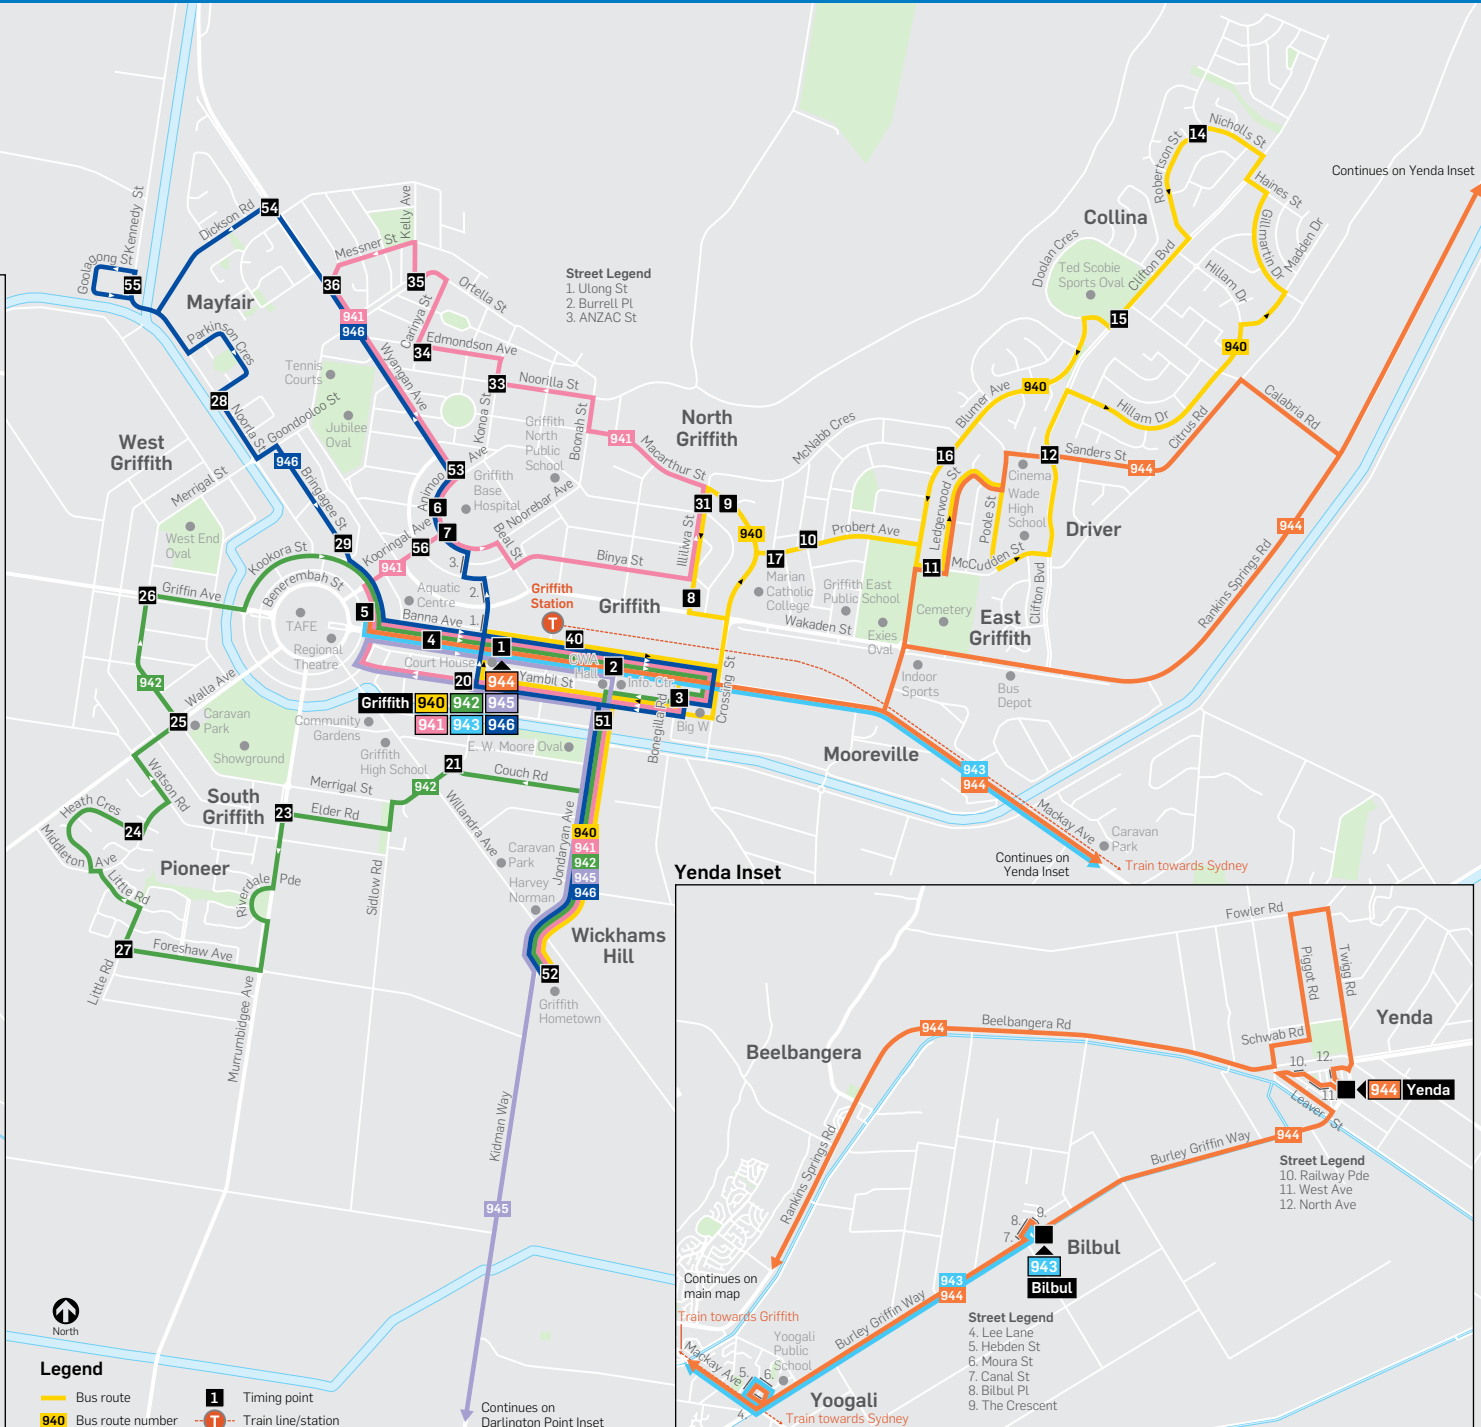

Darlington Point Inset

Legend

- Bus route
- 940 Bus route number
- 1 Timing point
- T Train line/station

Street Legend
 1. Ulong St
 2. Burrell Pl
 3. ANZAC St

Street Legend
 10. Railway Pde
 11. West Ave
 12. North Ave

Street Legend
 4. Lee Lane
 5. Hebden St
 6. Moura St
 7. Canal St
 8. Bilbul Pl
 9. The Crescent