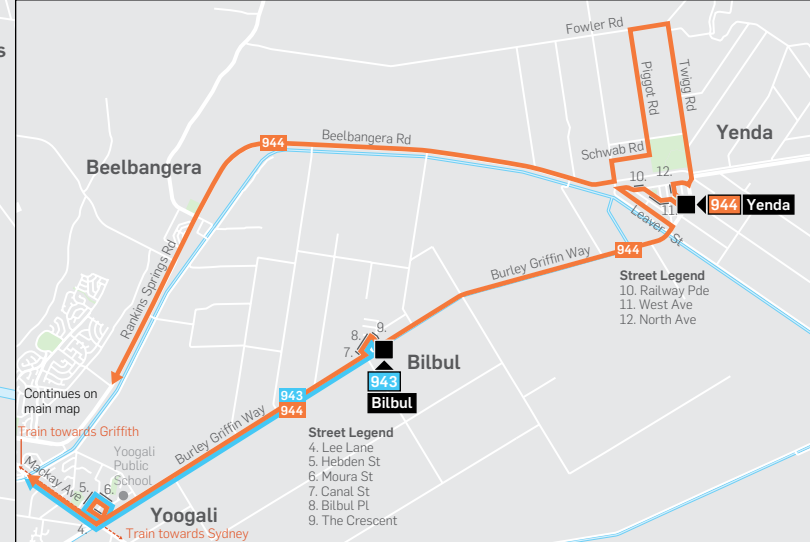

Darlington Point Inset

Legend

- Bus route
- 940 Bus route number
- 1 Timing point
- T Train line/station

Street Legend
 1. Ulong St
 2. Burrell Pl
 3. ANZAC St

Street Legend
 10. Railway Pde
 11. West Ave
 12. North Ave

Street Legend
 4. Lee Lane
 5. Hebden St
 6. Moura St
 7. Canal St
 8. Bilbul Pl
 9. The Crescent