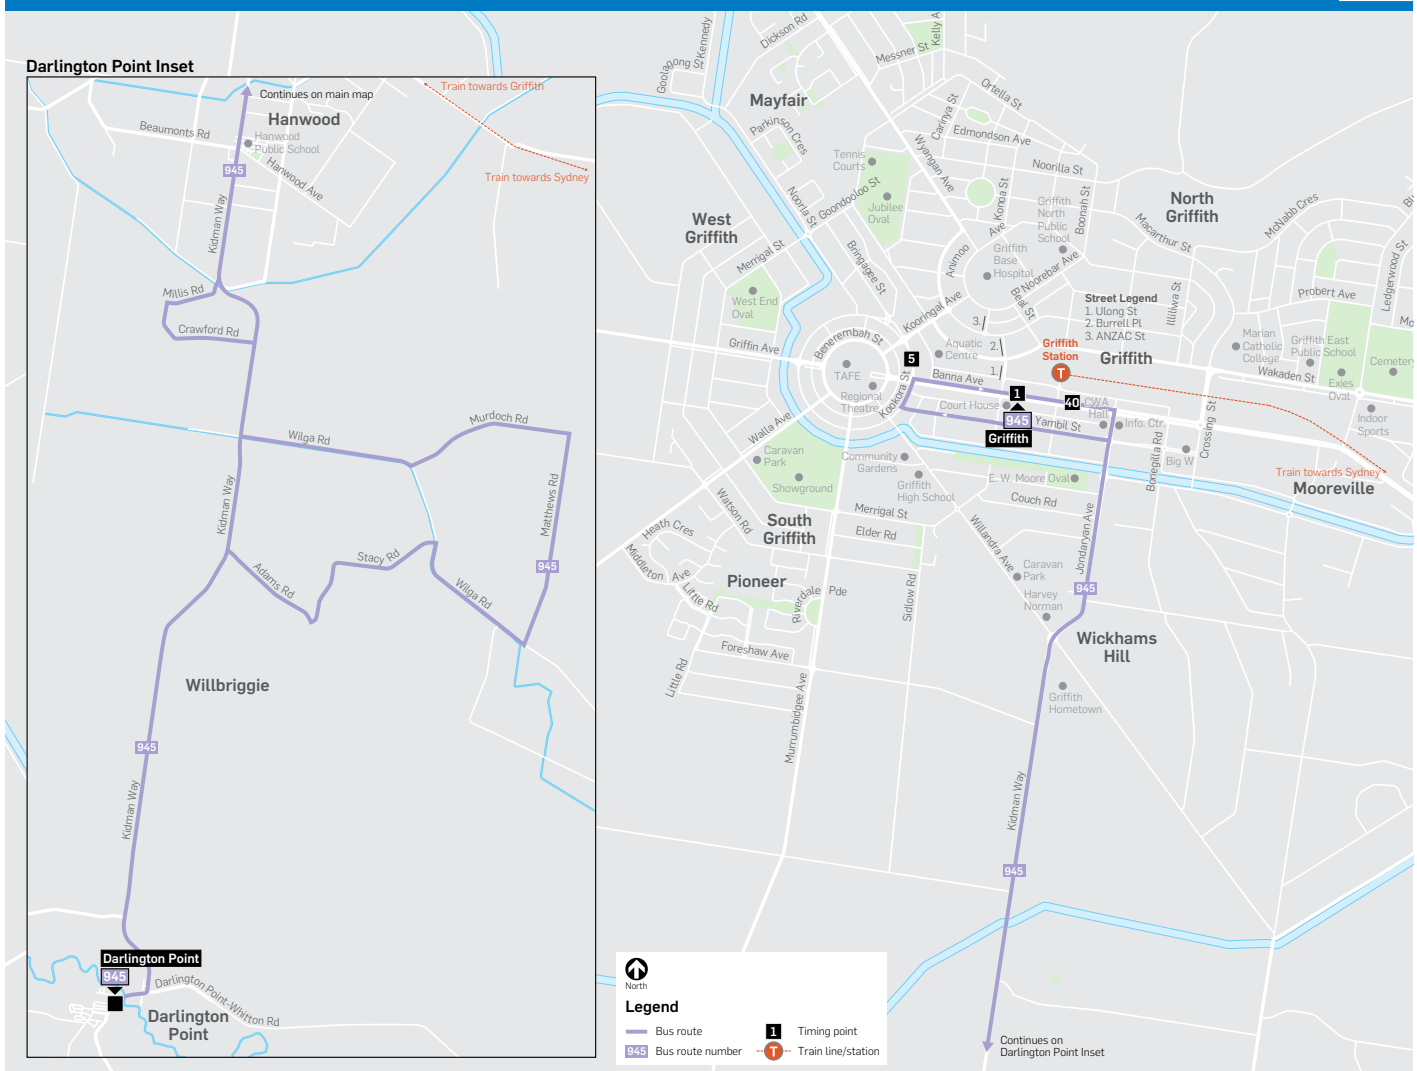

also shows 725 & 726

Griffith - Darlington Point via Hanwood service

Monday to Friday			Daily
map ref	Route Number	945 am	945 pm
	Darlington Point - Post Office Punt Rd	7.45S	4.45S
	Hanwood Village Store	8.20S	5.00S
5	Griffith - Kookora Ave- opp Surgery	8.43S	...
40	Griffith Railway Station	...	On Req
			NSW TrainLink Service 726 am
			9.00
			...
			9.36

Monday to Friday			Daily
map ref	Route Number	945 am	945 pm
40	Griffith Railway Station	7.05S	3.40S
	Griffith Information Centre- Aeroplane	7.05S	3.41S
1	Griffith - Yambil/Ulong Streets	...	3.42S
	Hanwood Village Store	7.09S	3.57S
	Darlington Point - Post Office Punt Rd	7.40S	4.30S
			NSW TrainLink Service 725 pm
			5.31
			5.33
			...
			...
			6.02

Explanations

S School Days Only.

Bus Route Map

For more information visit
www.griffithbuslines.com.au
or call (02) 6964 3113

Disclaimer: Information in this timetable is based on the latest details at the time of printing, and is subject to change without notice.

Includes accessible services
Effective January 2016
Version 1