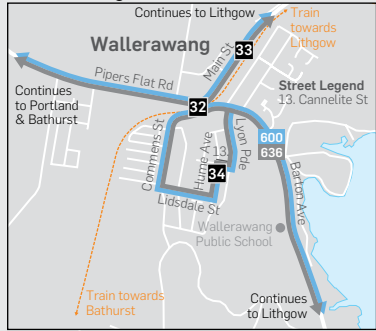

Lithgow Bus Guide

Your comprehensive guide to bus services operating in Lithgow linking:

- > Littleton
- > Lithgow Hospital
- > Bowenfels
- > Coerwull
- > McKellars Park
- > Oakey Park
- > Vale of Clwydd
- > Portland
- > Bathurst

500 | VALE of CLWYDD via Hill Street

Monday to Friday							Saturday		
map ref	am	am	am	pm	pm	pm	am	am	pm
 Train Arrives from Sydney	...	9.08	11.05	1.05	(3.05)	5.05	...	11.10	1.10
4 Lithgow Valley Plaza- Bus Shed inside Car Park	...	9.31	11.36	1.51	4.46	5.20	8.25	11.09	1.10
3 Opp Library- Main Street	...	9.34	11.40	1.55	4.50	5.24	8.29	11.13	1.14
2 Lithgow Railway- Main Street at Arcade	...	9.35	11.41	1.56	4.51	5.25	8.30	11.14	1.15
1 Opp Court House Hotel- Main Street	...	9.36	11.42	1.57	4.52	5.26	8.31	11.15	1.16
26 Chifley Road/Hartley Valley Road	7.05	9.41	11.47	2.02	4.57	5.31	8.36	11.19	1.21
27 Hartley Valley Road/Mort Street	7.06#	9.42#	11.48	2.03#	4.58	5.32#	8.37#	11.20#	1.22#
28 Johnson/Whitton Streets	7.09	9.45	11.51	2.06	5.01	5.35	8.40	11.23	1.25
29 Cooinda Homes	7.12	9.48	11.54	2.09	5.04	5.38	8.43	11.25	1.28
4 Lithgow Valley Plaza- Bus Shed inside Car Park	...	9.52	11.58	2.13	5.08	5.42	8.47	11.28	1.32
3 Opp Library- Main Street	7.17	9.56	12.02	2.17	5.12	5.46	8.51	11.31	1.36
2 Lithgow Railway- Main Street at Arcade	7.18	9.57	12.03	2.18	5.13	5.47	8.52	11.32	1.37
1 Opp Court House Hotel- Main Street	7.19	9.58	12.04	2.19	5.14	5.48	8.53	11.33	1.38
 Train to Sydney- Departs	7.25	...	(1.25)	(3.25)	5.33	...	(9.37)	11.37	(1.37)

Explanations

Operates via Ramsay- Redgate & Berry Streets.

See other side for Routes
 600, 636 & bus route map →

Your ticketing options

Fares and sections

Bus routes are broken into sections, so you only pay for the distance you travel. Tickets are based on these sections.

Wallerawang Inset

Portland Inset

Marrangaroo Fields Inset

- Legend**
- Bus route
 - 100 Bus route number
 - 1 Timing point
 - T Train line/station

South Bowenfels