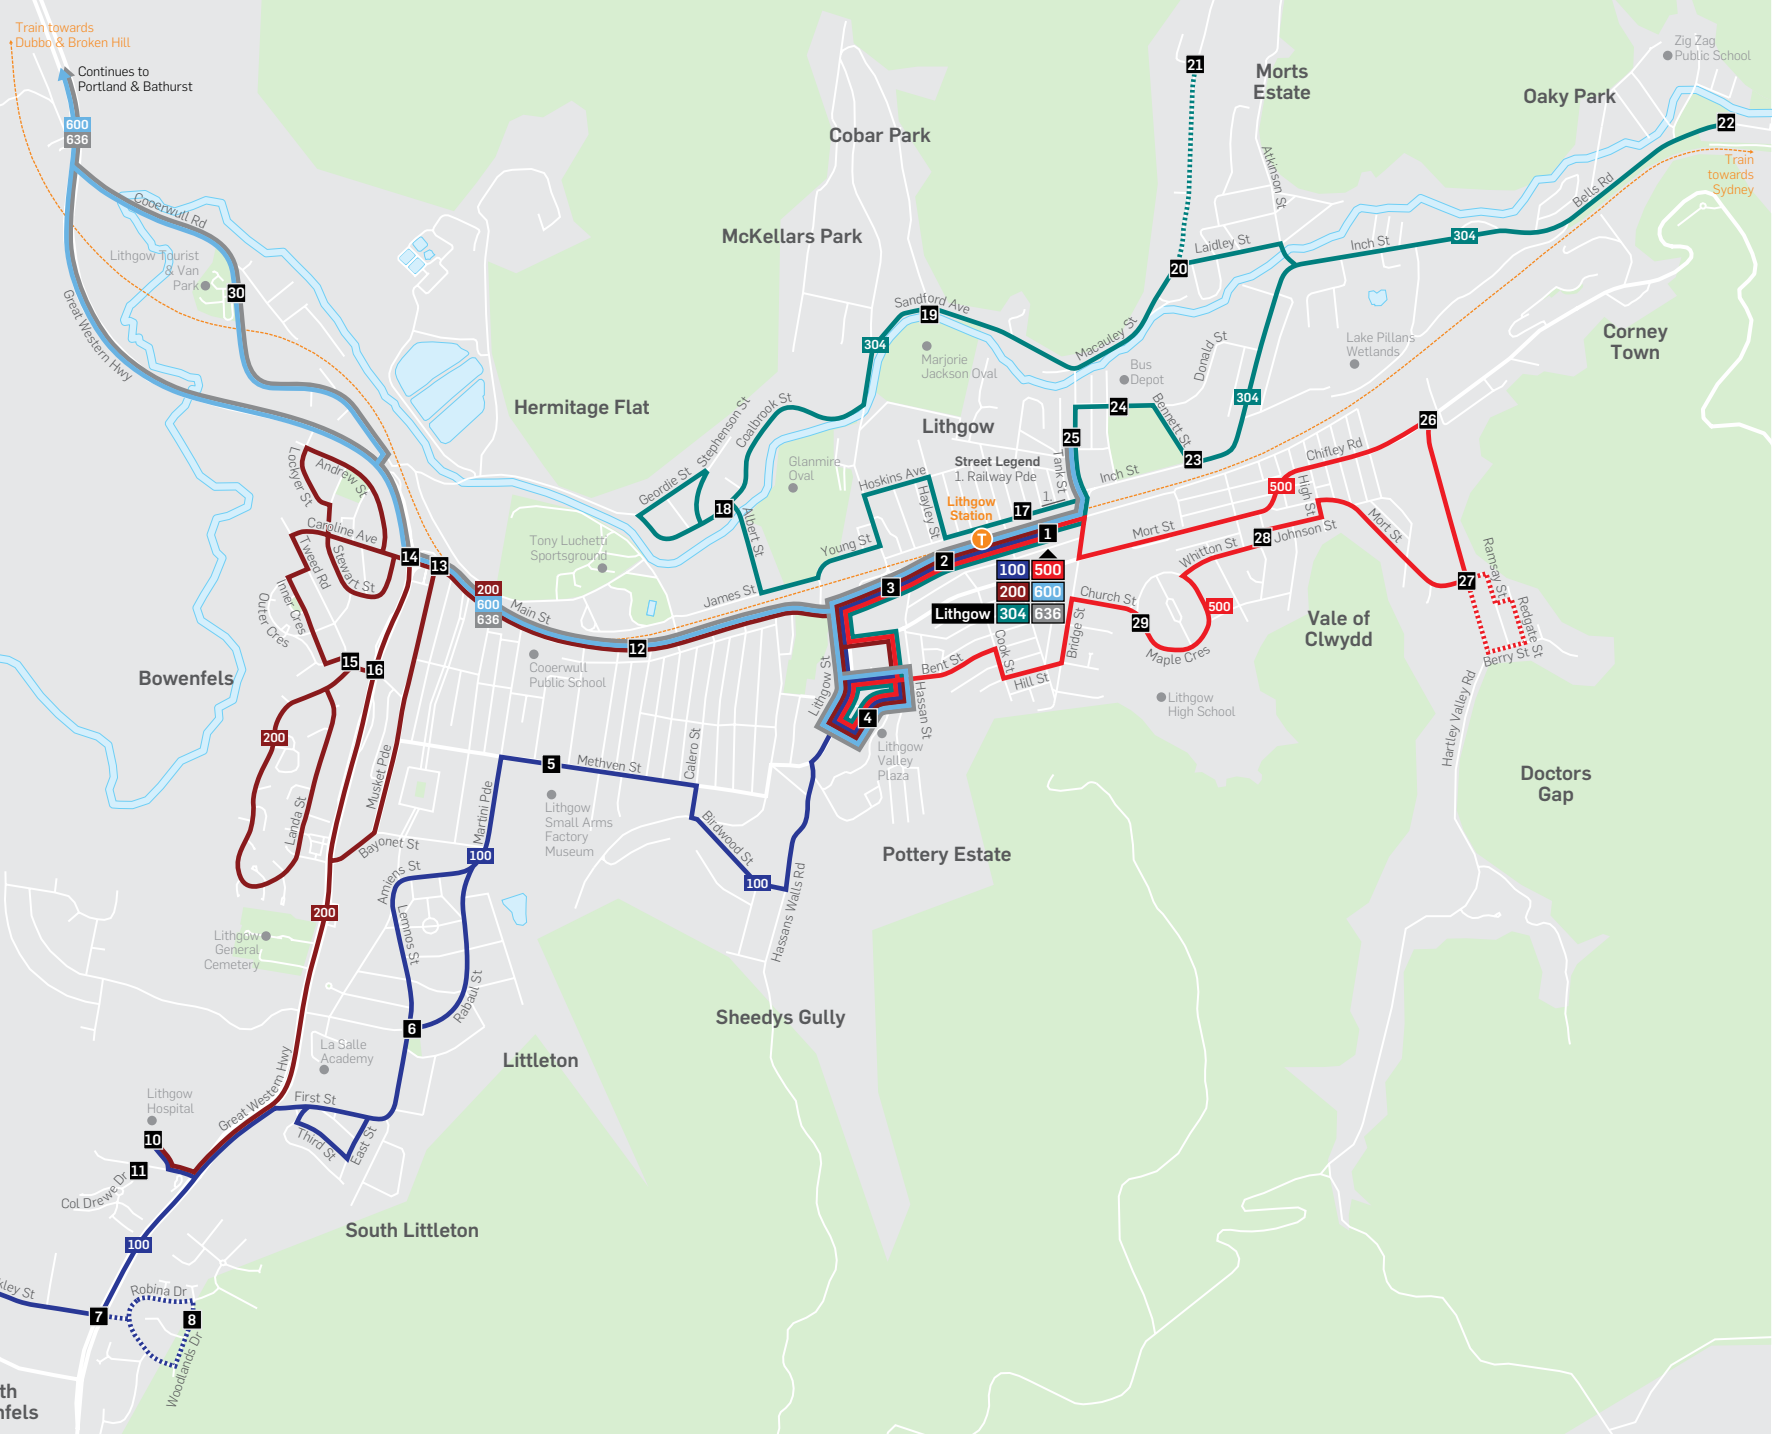

- Go to the route map in this timetable and find the two timing points your bus stop is located between.
- Then find these two timing points on the timetable.
- Your bus is scheduled to arrive between the times shown for these points. Please arrive at your bus stop before your bus is scheduled.

Explanations

Operates via Ramsay- Redgate & Berry Streets.

See other side for Routes
 600, 636 & bus route map →

Your ticketing options

Fares and sections

Bus routes are broken into sections, so you only pay for the distance you travel. Tickets are based on these sections.

- All day travel, without needing to pay for another ticket.
- Free transfers between RED ticket bus operators.

How to use this timetable

- Go to the route map in this timetable and find the two timing points your bus stop is located between.
- Then find these two timing points on the timetable.
- Your bus is scheduled to arrive between the times shown for these points. Please arrive at your bus stop before your bus is scheduled.

Wallerawang Inset

Portland Inset

Marrangaroo Fields Inset

- Legend**
- Bus route
 - 100 Bus route number
 - 1 Timing point
 - T Train line/station

South Bowenfels