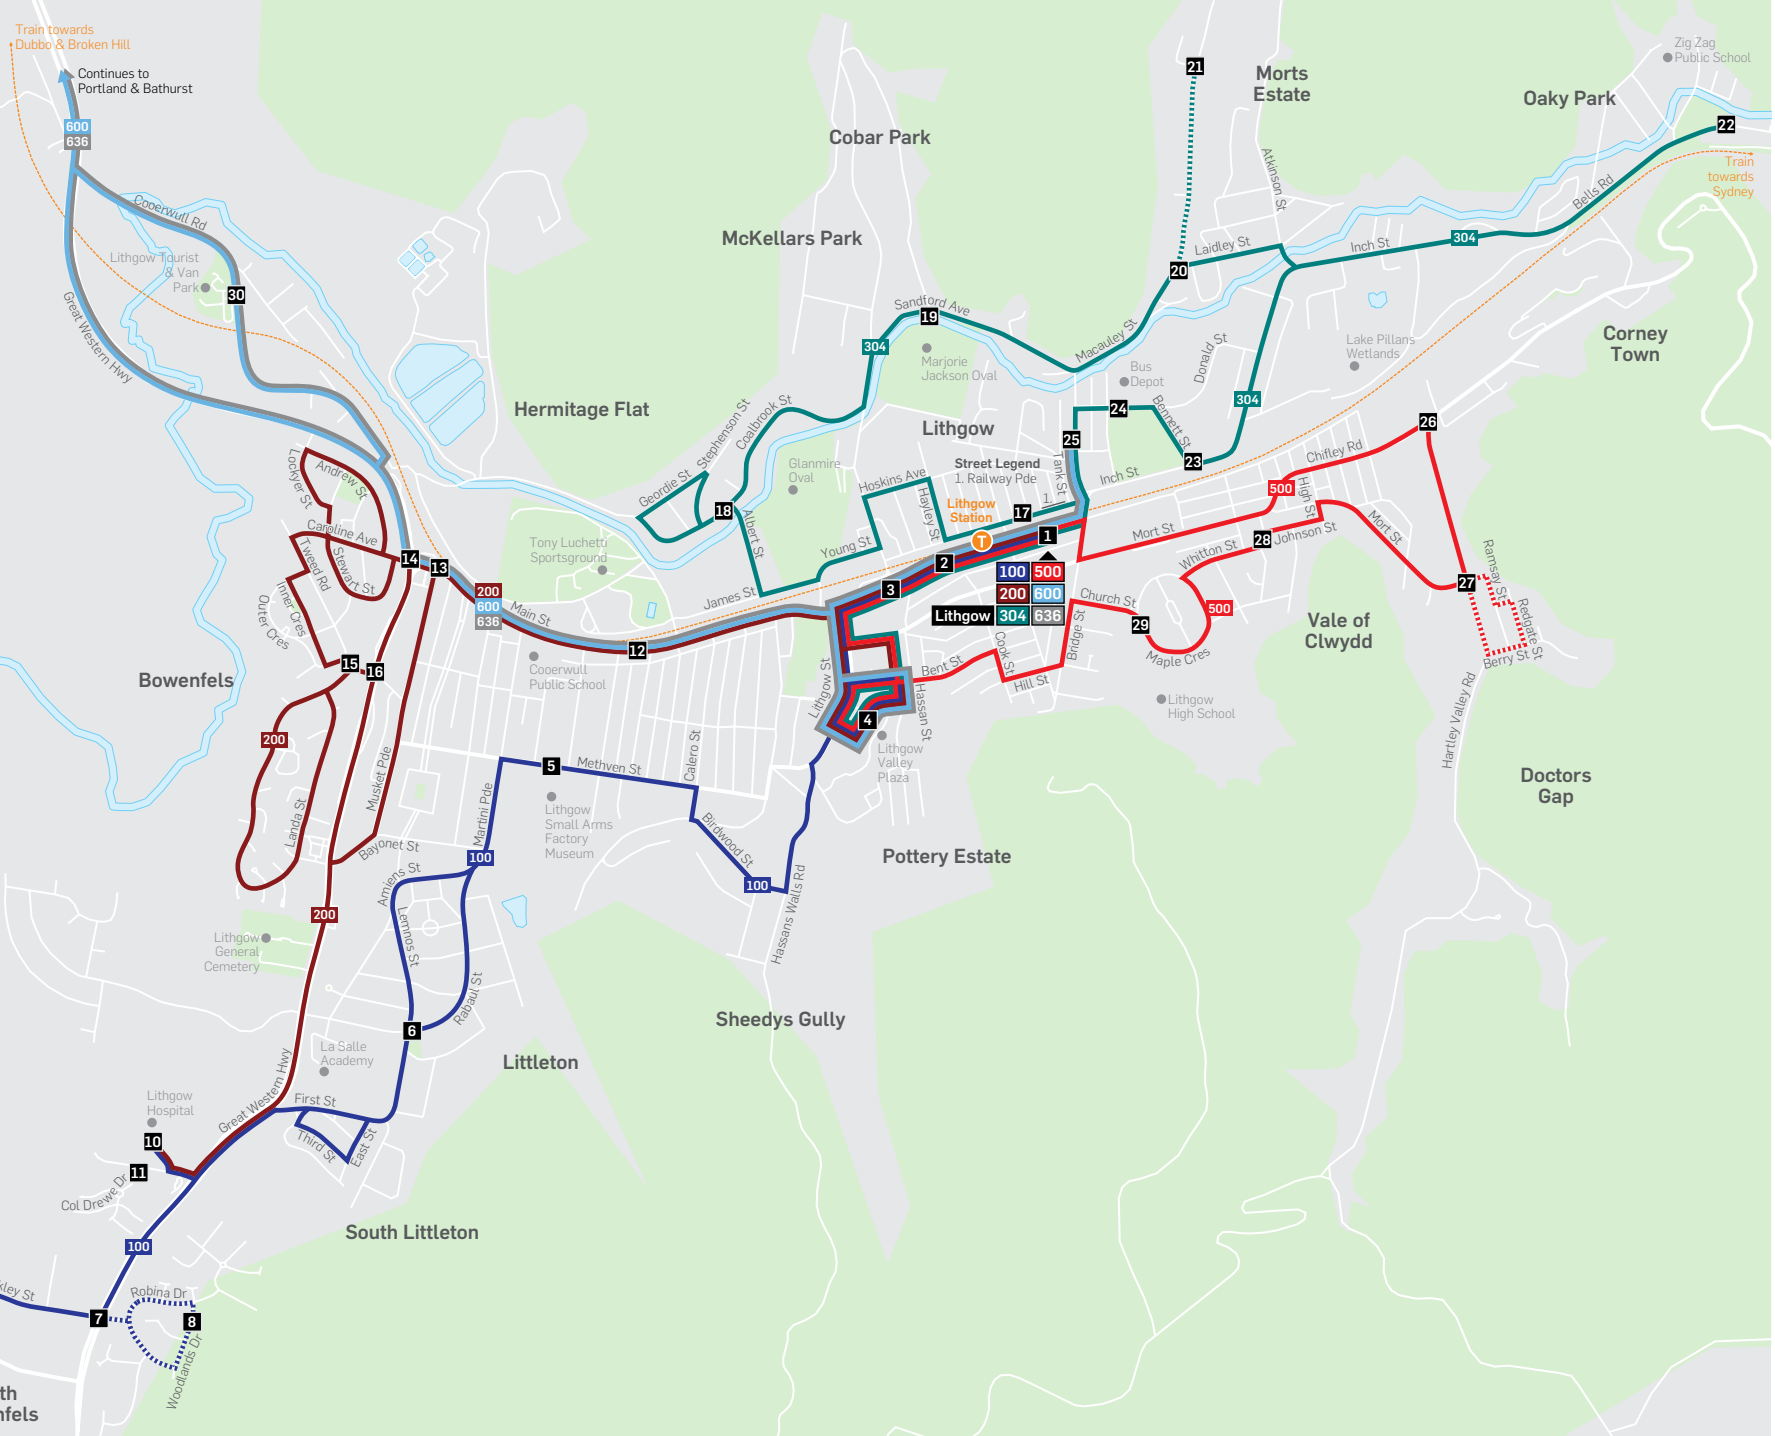

Wallerawang Inset

Portland Inset

Marrangaroo Fields Inset

- Legend**
- Bus route
 - 100 Bus route number
 - 1 Timing point
 - T Train line/station

South Bowenfels