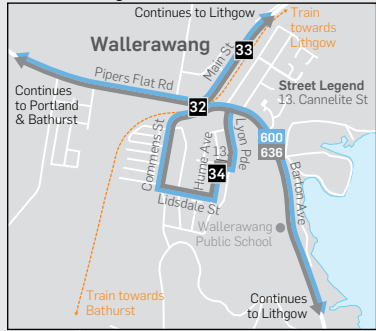

Wallerawang Inset

Portland Inset

Marrangaroo Fields Inset

- Legend**
- Bus route
 - 100 Bus route number
 - 1 Timing point
 - T Train line/station

South Bowenfels