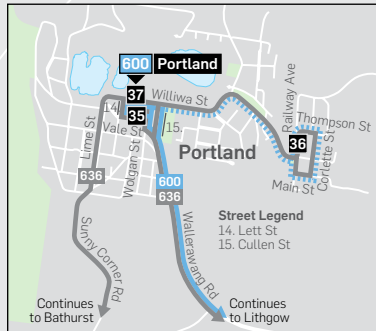

Wallerawang Inset

Portland Inset

Marrangaroo Fields Inset

- Legend**
- Bus route
 - 100 Bus route number
 - 1 Timing point
 - T Train line/station

South Bowenfels