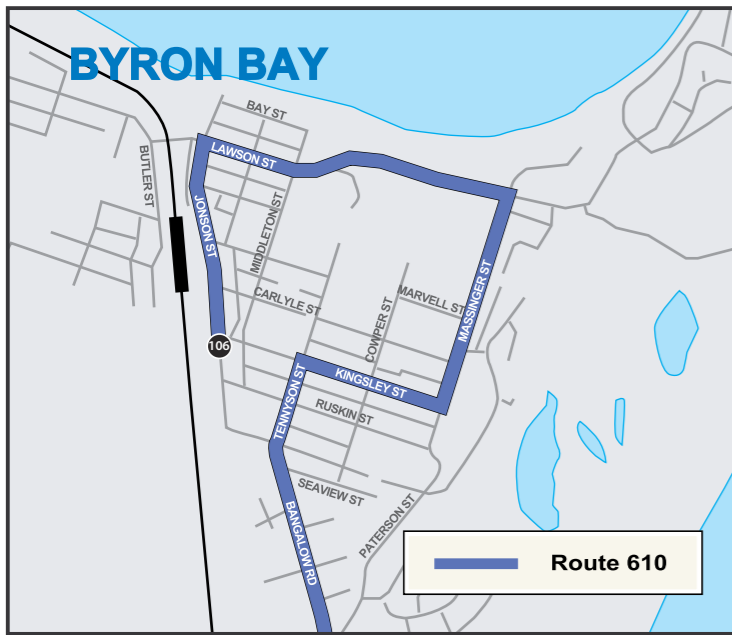

Discount and Concession Fares, Children/ NSW Pensioners/Unemployed Card/ Students - 50%. Concession card must be shown on boarding. Refer to website or our buses for list of approved concession card holders.

RED ticket (Regional Excursion Daily) available for holders of a Pensioner, Seniors or NSW War Widower Card. All day travel available for $2.50. RED tickets are available from the driver.

COUNTRY ROUTES TIMETABLE

Effective from 13 February 2013

- 610 Lismore-Byron Bay & Return
- 635 Lismore-Mullumbimby via Eureka-Federal-Goonengerry & Return
- 660 Evans Head-Ballina & Return
- 661 Lismore-Ballina via Wollongbar & Alstonville
- 662 Lennox Head-Lismore & Return
- 670/675 Kyogle-Casino-Tenterfield-Lismore & Return
- 690 Evans Head-Lismore & Return
- 695 Grafton-Lismore & Return

(Services do not operate Sundays and Public Holidays)

Northern Rivers Buslines
Tel: (02) 6626 1499
www.nrbuslines.com.au

Ballina Buslines
Tel: (02) 6686 3666
www.ballinabuslines.com.au