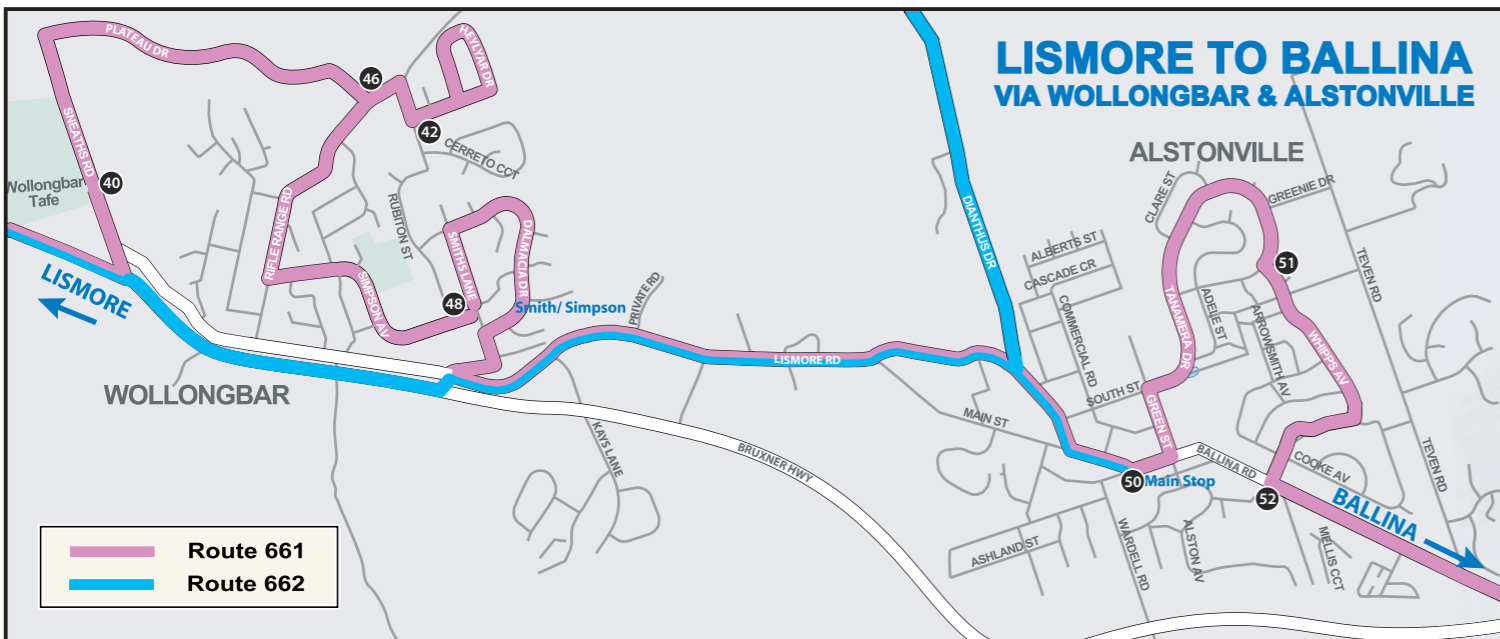

Discount and Concession Fares, Children/ NSW Pensioners/Unemployed Card/ Students - 50%. Concession card must be shown on boarding. Refer to website or our buses for list of approved concession card holders.

RED ticket (Regional Excursion Daily) available for holders of a Pensioner, Seniors or NSW War Widower Card. All day travel available for $2.50. RED tickets are available from the driver.