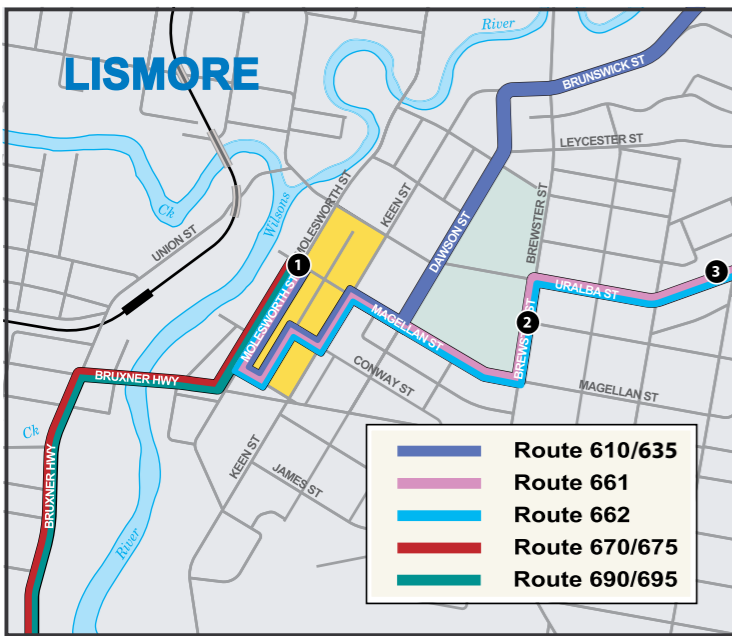

Discount and Concession Fares, Children/ NSW Pensioners/Unemployed Card/ Students - 50%. Concession card must be shown on boarding. Refer to website or our buses for list of approved concession card holders.

RED ticket (Regional Excursion Daily) available for holders of a Pensioner, Seniors or NSW War Widower Card. All day travel available for $2.50. RED tickets are available from the driver.

COUNTRY ROUTES TIMETABLE

Effective from 13 February 2013

- 610 Lismore-Byron Bay & Return
- 635 Lismore-Mullumbimby via Eureka-Federal-Goonengerry & Return
- 660 Evans Head-Ballina & Return
- 661 Lismore-Ballina via Wollongbar & Alstonville
- 662 Lennox Head-Lismore & Return
- 670/675 Kyogle-Casino-Tenterfield-Lismore & Return
- 690 Evans Head-Lismore & Return
- 695 Grafton-Lismore & Return

(Services do not operate Sundays and Public Holidays)

Northern Rivers Buslines
Tel: (02) 6626 1499
www.nrbuslines.com.au

Ballina Buslines
Tel: (02) 6686 3666
www.ballinabuslines.com.au