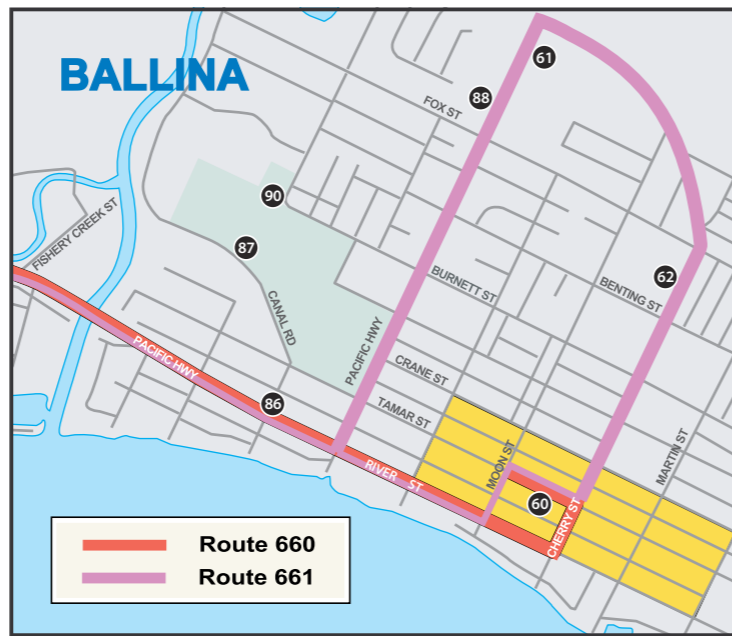

Discount and Concession Fares, Children/ NSW Pensioners/Unemployed Card/ Students - 50%. Concession card must be shown on boarding. Refer to website or our buses for list of approved concession card holders.

RED ticket (Regional Excursion Daily) available for holders of a Pensioner, Seniors or NSW War Widower Card. All day travel available for $2.50. RED tickets are available from the driver.

COUNTRY ROUTES TIMETABLE

Effective from 13 February 2013

- 610 Lismore-Byron Bay & Return
- 635 Lismore-Mullumbimby via Eureka-Federal-Goonengerry & Return
- 660 Evans Head-Ballina & Return
- 661 Lismore-Ballina via Wollongbar & Alstonville
- 662 Lennox Head-Lismore & Return
- 670/675 Kyogle-Casino-Tenterfield-Lismore & Return
- 690 Evans Head-Lismore & Return
- 695 Grafton-Lismore & Return

(Services do not operate Sundays and Public Holidays)

Northern Rivers Buslines
Tel: (02) 6626 1499
www.nrbuslines.com.au

Ballina Buslines
Tel: (02) 6686 3666
www.ballinabuslines.com.au