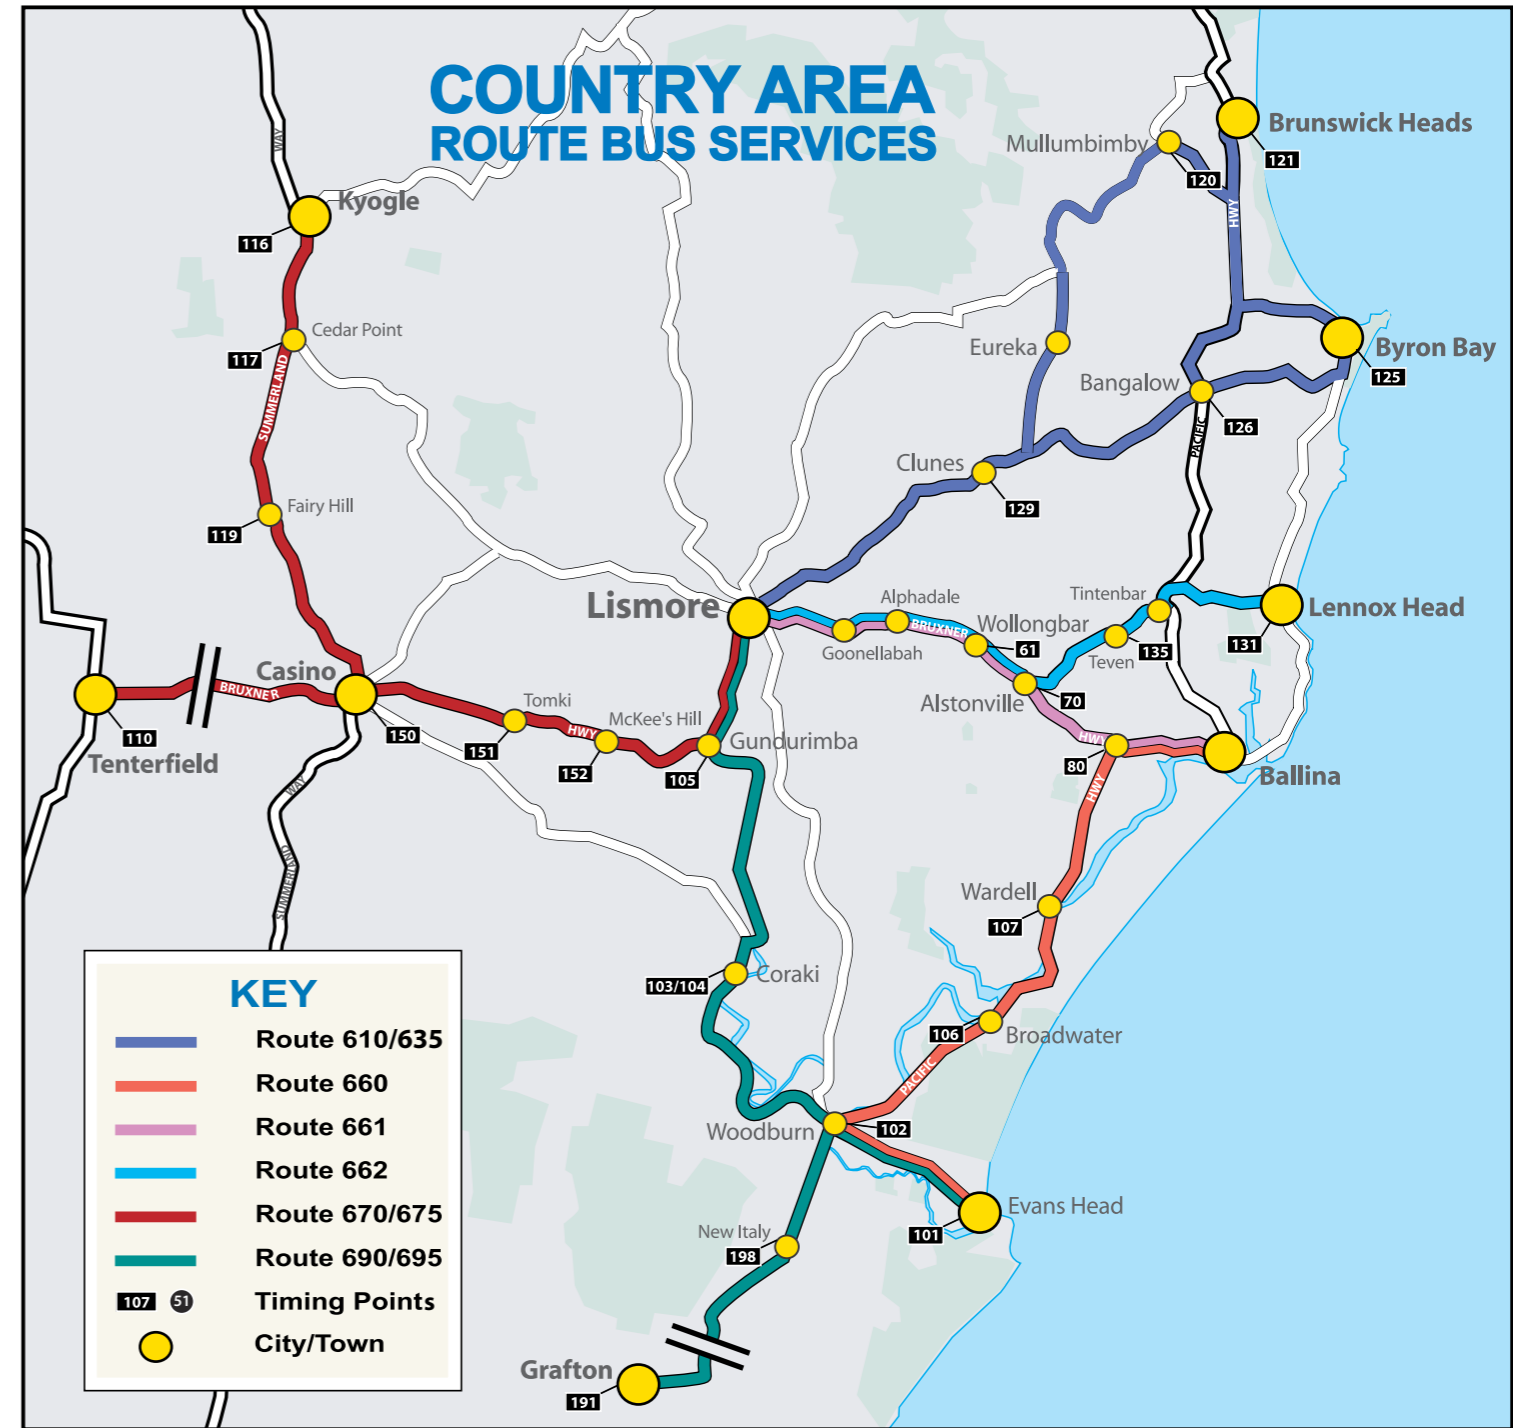

Discount and Concession Fares, Children/ NSW Pensioners/Unemployed Card/ Students - 50%. Concession card must be shown on boarding. Refer to website or our buses for list of approved concession card holders.

RED ticket (Regional Excursion Daily) available for holders of a Pensioner, Seniors or NSW War Widower Card. All day travel available for $2.50. RED tickets are available from the driver.

COUNTRY ROUTES TIMETABLE

Effective from 13 February 2013

- 610 Lismore-Byron Bay & Return
- 635 Lismore-Mullumbimby via Eureka-Federal-Goonengerry & Return
- 660 Evans Head-Ballina & Return
- 661 Lismore-Ballina via Wollongbar & Alstonville
- 662 Lennox Head-Lismore & Return
- 670/675 Kyogle-Casino-Tenterfield-Lismore & Return
- 690 Evans Head-Lismore & Return
- 695 Grafton-Lismore & Return

(Services do not operate Sundays and Public Holidays)

Northern Rivers Buslines
Tel: (02) 6626 1499
www.nrbuslines.com.au

Ballina Buslines
Tel: (02) 6686 3666
www.ballinabuslines.com.au