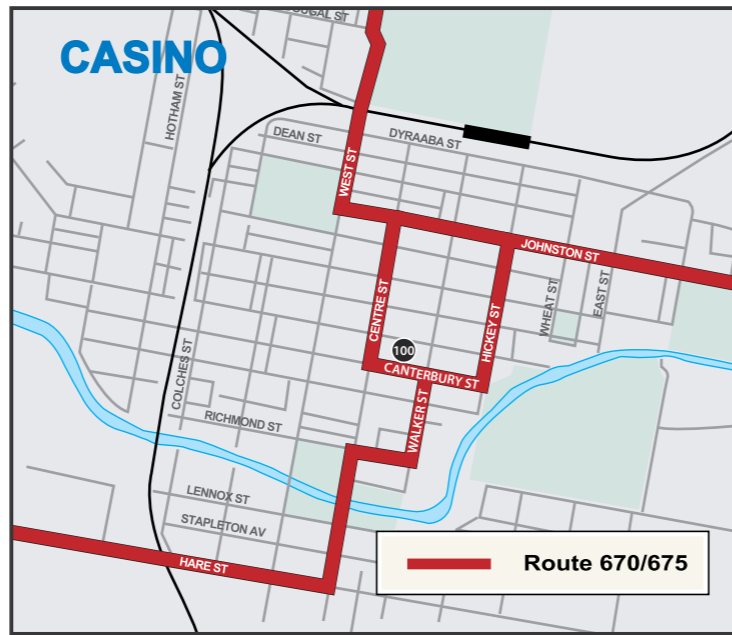

Discount and Concession Fares, Children/ NSW Pensioners/Unemployed Card/ Students - 50%. Concession card must be shown on boarding. Refer to website or our buses for list of approved concession card holders.

RED ticket (Regional Excursion Daily) available for holders of a Pensioner, Seniors or NSW War Widower Card. All day travel available for $2.50. RED tickets are available from the driver.

COUNTRY ROUTES TIMETABLE

Effective from 13 February 2013

- 610 Lismore-Byron Bay & Return
- 635 Lismore-Mullumbimby via Eureka-Federal-Goonengerry & Return
- 660 Evans Head-Ballina & Return
- 661 Lismore-Ballina via Wollongbar & Alstonville
- 662 Lennox Head-Lismore & Return
- 670/675 Kyogle-Casino-Tenterfield-Lismore & Return
- 690 Evans Head-Lismore & Return
- 695 Grafton-Lismore & Return

(Services do not operate Sundays and Public Holidays)

Northern Rivers Buslines
Tel: (02) 6626 1499
www.nrbuslines.com.au

Ballina Buslines
Tel: (02) 6686 3666
www.ballinabuslines.com.au