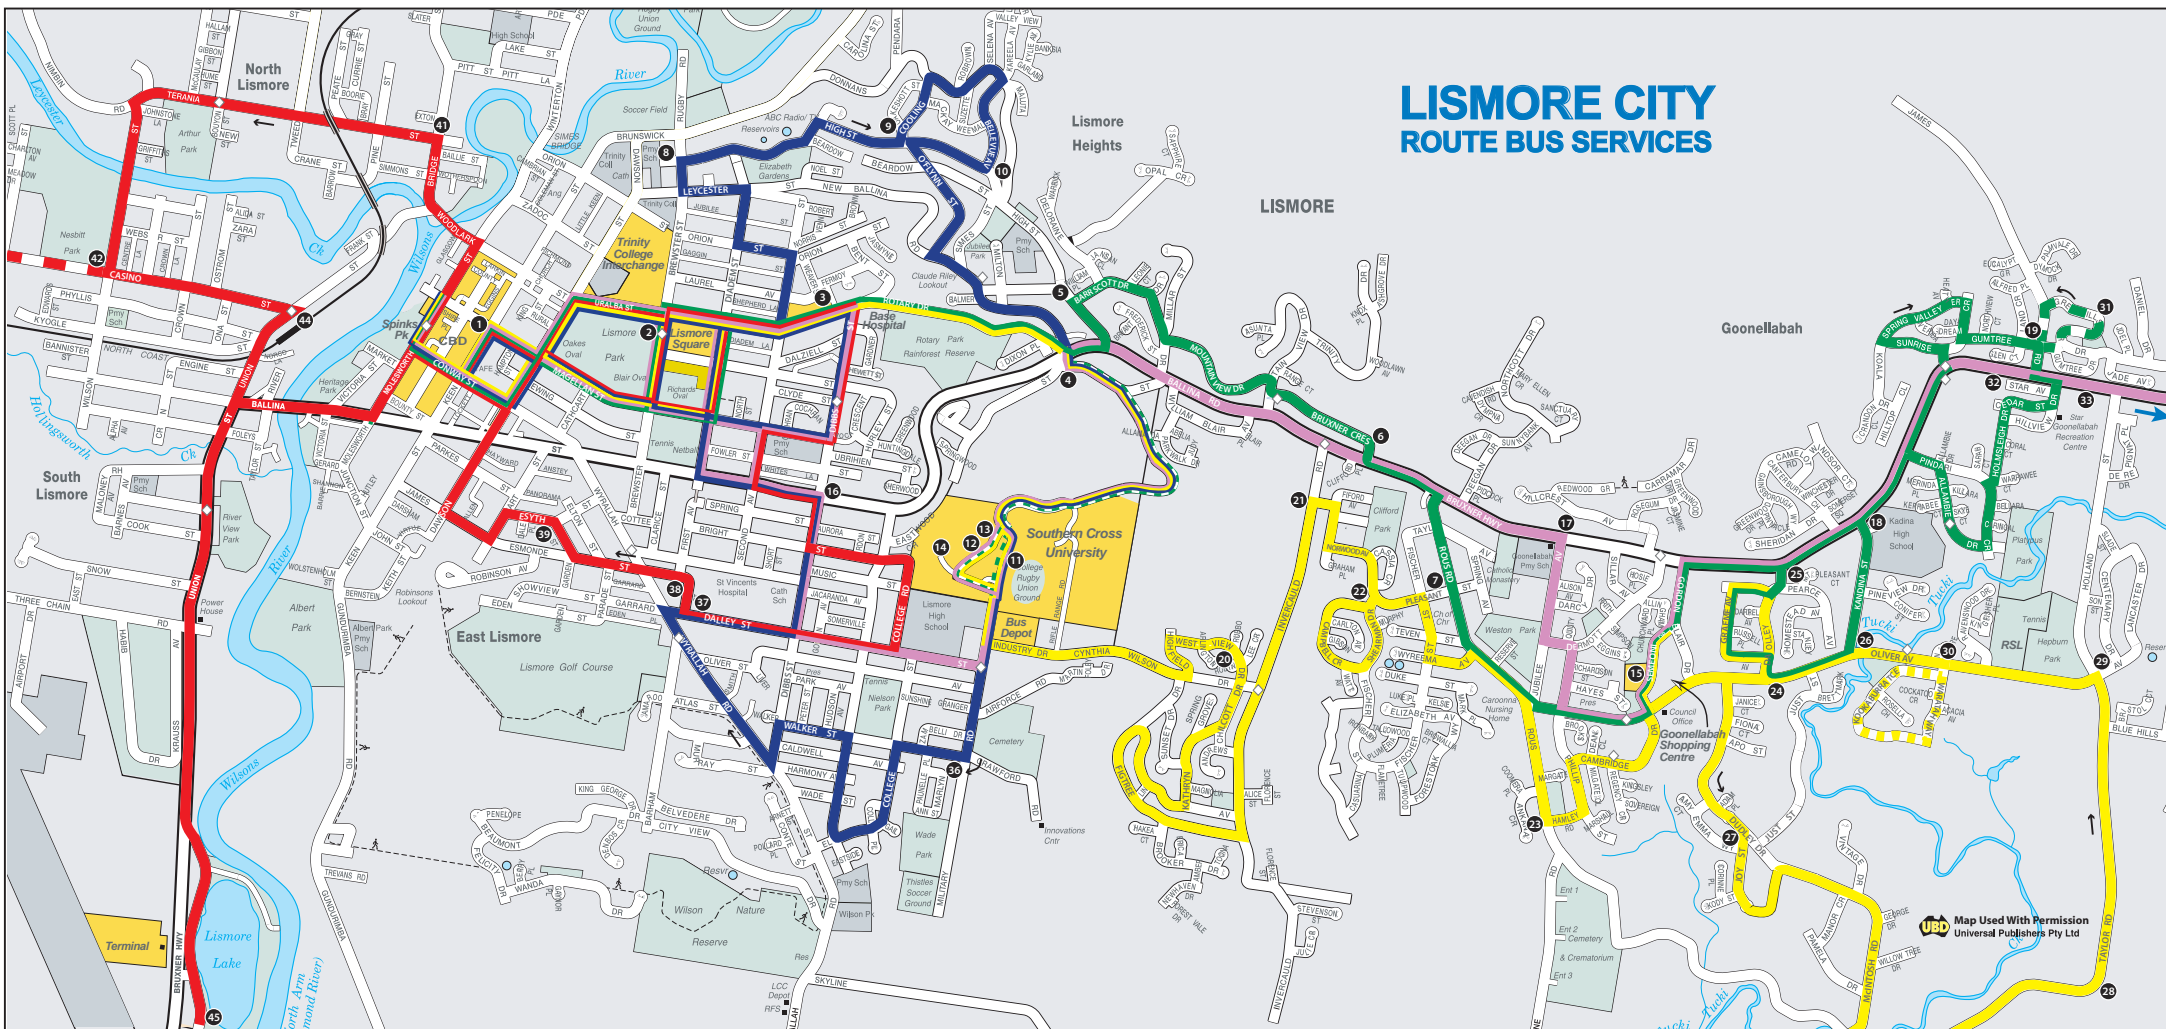

LISMORE CITY ROUTE BUS SERVICES

KEY

- Route 682 Goonellabah No 2
- Route 683 Lismore Heights Circle
- Route 684 Lismore Loop
- Route 685 Goonellabah No 1
- Route 661 Lismore to Ballina
- 32 Timing Points
- End of Section

NOTES

Hail and Ride convenience at safe locations.

Passengers may travel on all school services.

Discount and Concession Fares, Children/ NSW Pensioners/Unemployed Card/ Students - 50%. Concession card must be shown on boarding. Refer to website or our buses for list of approved concession card holders.

RED ticket (Regional Excursion Daily) available for holders of a Pensioner, Seniors or NSW War Widower Card. All day travel available for $2.50. RED tickets are available from the driver.

One child only 3 yrs and under free per each adult fare paid (not occupying a seat).

Some services are fully wheelchair accessible (refer to timetable). Periodic maintenance may affect availability, please check prior to journey.

NORTHERN RIVERS BUSLINES TOWN SERVICES

Effective from 13 February 2013

- **682 GOONELLABAH No 2**
- **683 LISMORE HEIGHTS CIRCLE**
- **684 LISMORE LOOP**
- **685 GOONELLABAH No 1**
- **661 LISMORE TO BALLINA**
- **688 LISMORE LATE NIGHTER**

(Services do not operate Sundays and Public Holidays)