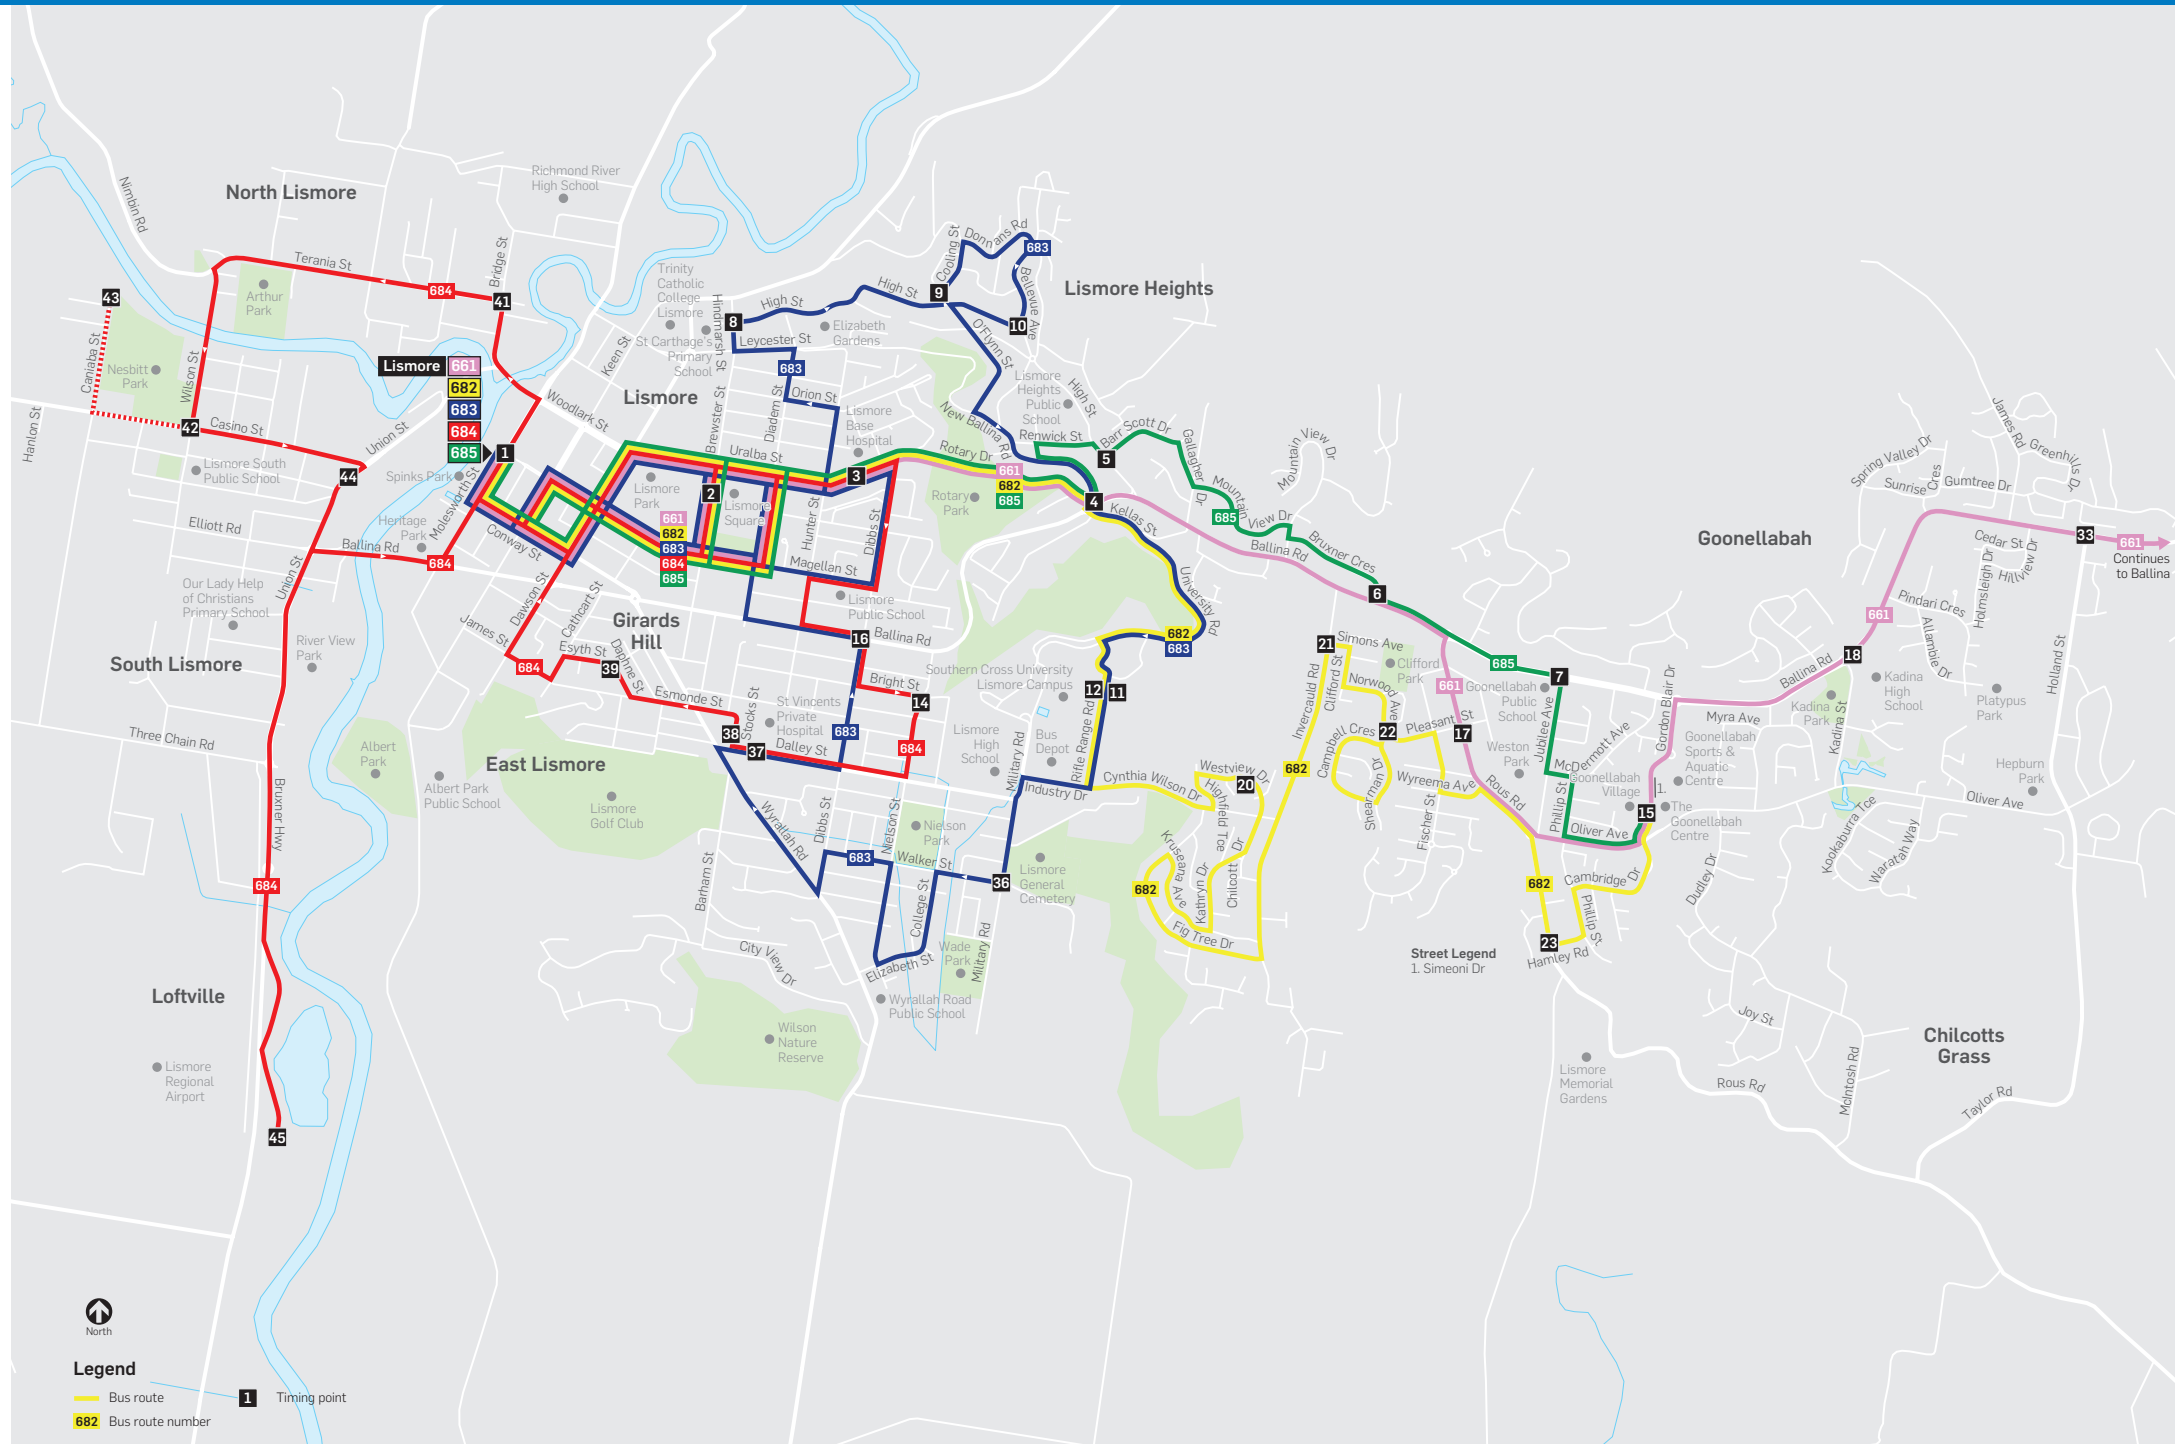

Saturday					
	♿	♿	♿	♿	♿
	am	am	am	pm	pm
	...	9.15	10.25	12.00	1.05
	...	9.20	10.30	12.05	1.10
	...	9.23	10.33	12.08	1.13
	...	9.25	10.35	12.10	1.15
	...	9.27	10.37	12.12	1.17
	...	9.32	10.42	12.17	1.22
	...	9.33	10.43	12.18	1.23
	...	9.37	10.47	12.22	1.27
	8.10	9.40	10.50	12.25	1.30
	8.13	9.43	10.53	12.28	1.33
	8.15	9.45	10.55	12.30	1.35
	8.19	9.49	10.59	12.34	1.39
	8.20	9.50	11.01	12.35	1.40
	8.22	9.52	11.02	12.37	1.42
	8.24	9.54	11.04	12.39	1.44
	8.27	9.57	11.07	12.42	1.47

688 LISMORE LATE NIGHTER- Operates every Saturday Evening to provide a safe Public Transport alternative to and from Lismore CBD

Forward service commences at Rous Road & Ballina Road- operates via Rous Road, left Oliver Ave, left Holland Street, left Ballina Road past Goonellabah Tavern- Ballina Road, right Rotary Drive- Uralba Street- Woodlark Street, left Keen Street, right Conway Street, right Molesworth Street- Lismore CBD

Operates every Saturday Night					
	♿	♿	♿	♿	♿
	pm	pm	pm	pm	pm
Rous & Ballina Roads	5.40	6.15	7.00	7.45	8.30

Return Service commences from Keen & Woodlark Streets then Zadic Street- Molesworth Street, then as required via Albert Park- Wyrallah Road- Military Road- Southern Cross University- Ballina Road- Holland Street Oliver Ave- Rous Road- Ballina Road

Operates every Saturday Night					
	♿	♿	♿	♿	♿
	pm	am	am	am	am
Goonellabah Tavern	11.50	...	...	...	...
Keen & Woodlark Streets	12.00	12.30	1.15	2.00	2.45

- Look for LATE NIGHTER destination sign on the bus ROUTE 688
- HAIL and RIDE from SAFE LOCATIONS
- What's Your Plan B? PLANNING TO DRINK?

- Leave the car at home and catch the *Late Nighter Bus*- for a safer Transport option
- One flat fare paid to the Driver upon boarding the Bus for each Trip

Your ticketing options

Fares and sections

Bus routes are broken into sections, so you only pay for the distance you travel. Tickets are based on these sections.

Adults are welcome to use any school service operating.

RED (Regional Excursion Daily) tickets

If you hold a Pensioner, NSW Seniors Card, NSW War Widow/er or Asylum Seeker concession card, you can purchase a RED ticket and qualify for:

- All day travel, without needing to pay for another ticket.
- Free transfers between RED ticket bus operators.

How to use this timetable

- Go to the route map in this timetable and find the two timing points your bus stop is located between.
- Then find these two timing points on the timetable.
- Your bus is scheduled to arrive between the times shown for these points. Please arrive at your bus stop before your bus is scheduled.

School services

The School Student Transport Scheme (SSTS) is administered by Transport for NSW in conjunction with schools and transport companies to enable eligible students to travel to and from school at no cost to the parents or guardians. Eligibility criteria apply.

Bus contacts

To plan your trip, get service info and make general enquiries.

Visit www.nrbuslines.com.au

Call (02) 6626 1499

Fax (02) 6621 9749

Email info@nrbuslines.com.au

Post to PO Box 1135, Lismore NSW 2480

See us at 76 Military Rd, East Lismore NSW 2480

Office hours Monday to Friday, 8.00am to 5.00pm

- Legend
- Bus route
- Timing point
- Bus route number