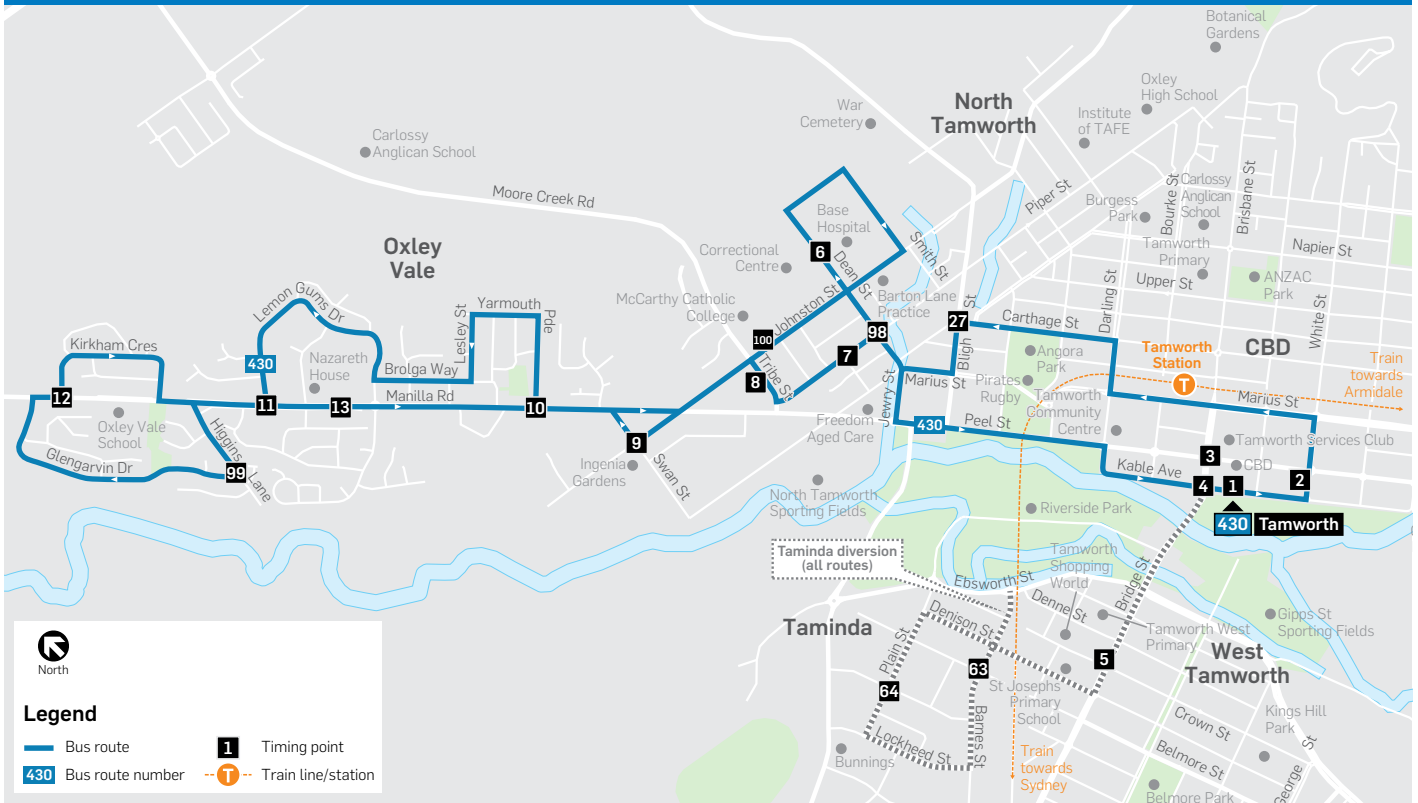

Tamworth to Oxley Vale via Tamworth Hospital (loop service)

BUS ROUTE MAP

For more information visit
www.tamworthbuslines.com.au
or call (02) 6762 3999

Disclaimer: Information in this timetable is based on the latest details at the time of printing, and is subject to change without notice.

Includes accessible services
Effective 23 November 2020
Version 2