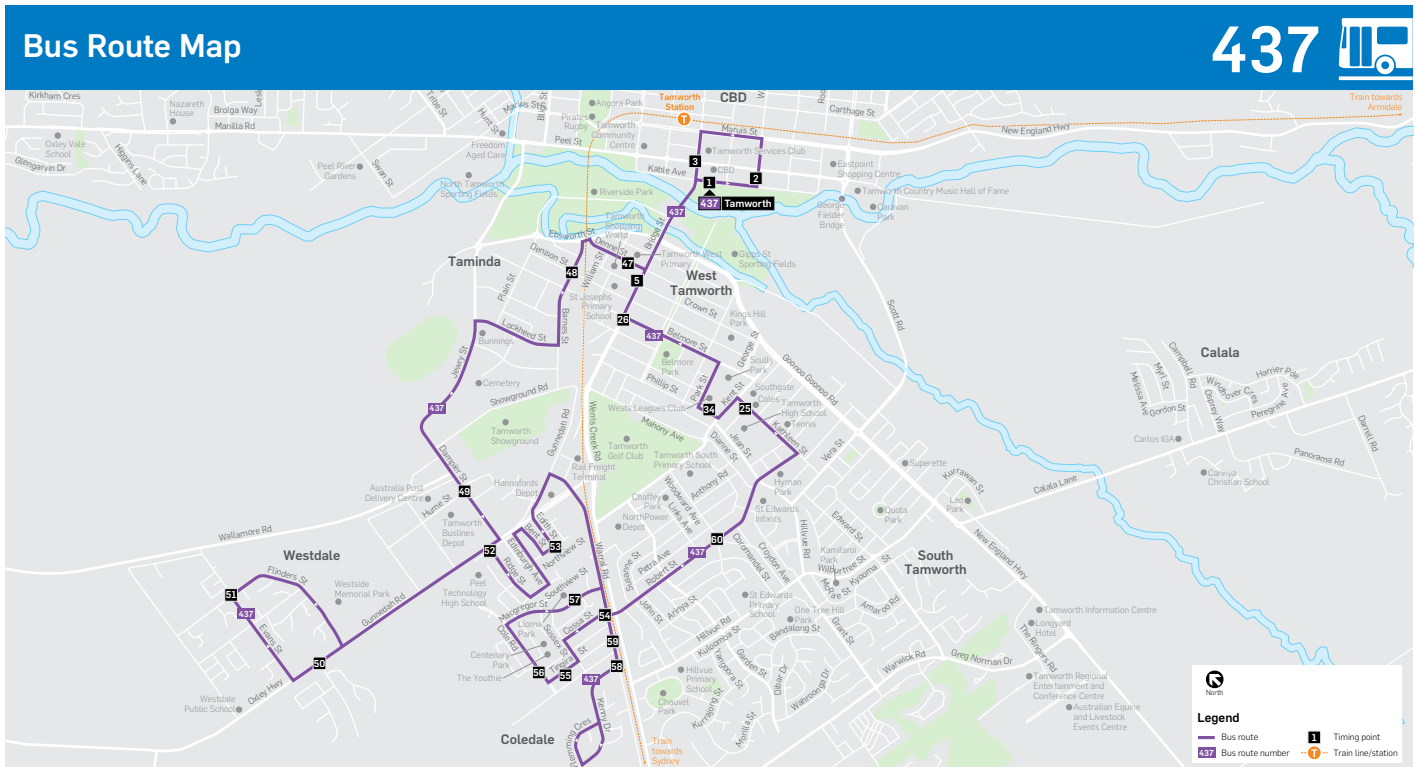

## WESTDALE & COLEDALE via Taminda

Monday to Friday					
map ref	am	am	am	am	
1	Kable Ave (Atrium Centre)	...	...	9.40	11.00
2	White St Stand	...	...	9.41	11.01
3	Brisbane St (Adairs)	...	...	9.45	11.05
47	Denne St (Shop'world)	...	...	9.49	11.09
48	Barnes / Lockheed (Bunnings)	...	...	9.51	11.11
49	Dampier / Hume	...	...	9.53	11.13
50	Gunnedah / Mayne	7.45	8.50	9.57	11.17
51	Evans / Flinders	7.46	9.01	9.58	11.18
52	Ridge St (Bus Shelter)	7.50	9.05	10.00	11.20
53	Edith St (Bus Shelter)	7.54	9.09	10.04	11.24
54	Cossa Street	7.58	9.13	10.08	11.28
55	Tingira St (Park)	8.01	9.16	10.11	11.31
56	Cole Road (Bus Shelter)	8.02	9.17	10.12	11.32
57	MacGregor St (Park)	8.04	9.19	10.14	11.34
58	Kenny Dr (Bus Shelter)	8.06	9.21	10.16	11.36
59	Warral Road	8.09	9.24	10.19	11.39
60	Robert St Shopping Village	8.11	9.26	10.21	11.41
25	Kathleen St (Coles South)	8.12	9.27	10.22	11.42
34	Phillip St (Wests League Club)	8.13	9.28	10.23	11.43
26	Civic Video (Belmore Street)	8.15	9.30	10.25	11.45
5	Bridge Street (Shop'world)	8.17	9.32	10.27	11.47
1	Kable Ave (Atrium Centre)	8.22	9.37	10.32	11.52

Saturday		
am	am	am
...	8.55	9.50
...	8.56	9.51
...	9.00	9.55
...	9.04	9.59
...	9.06	10.01
...	9.08	10.03
8.15	9.12	...
8.16	9.13	...
8.20	9.15	10.04
8.24	9.19	10.08
8.28	9.23	10.12
8.31	9.26	10.15
8.32	9.27	10.16
8.34	9.29	10.18
8.36	9.31	10.20
8.39	9.34	10.23
8.41	9.36	10.25
8.42	9.37	10.26
8.43	9.38	10.27
8.45	9.40	10.29
8.47	9.42	10.31
8.52	9.45	10.36