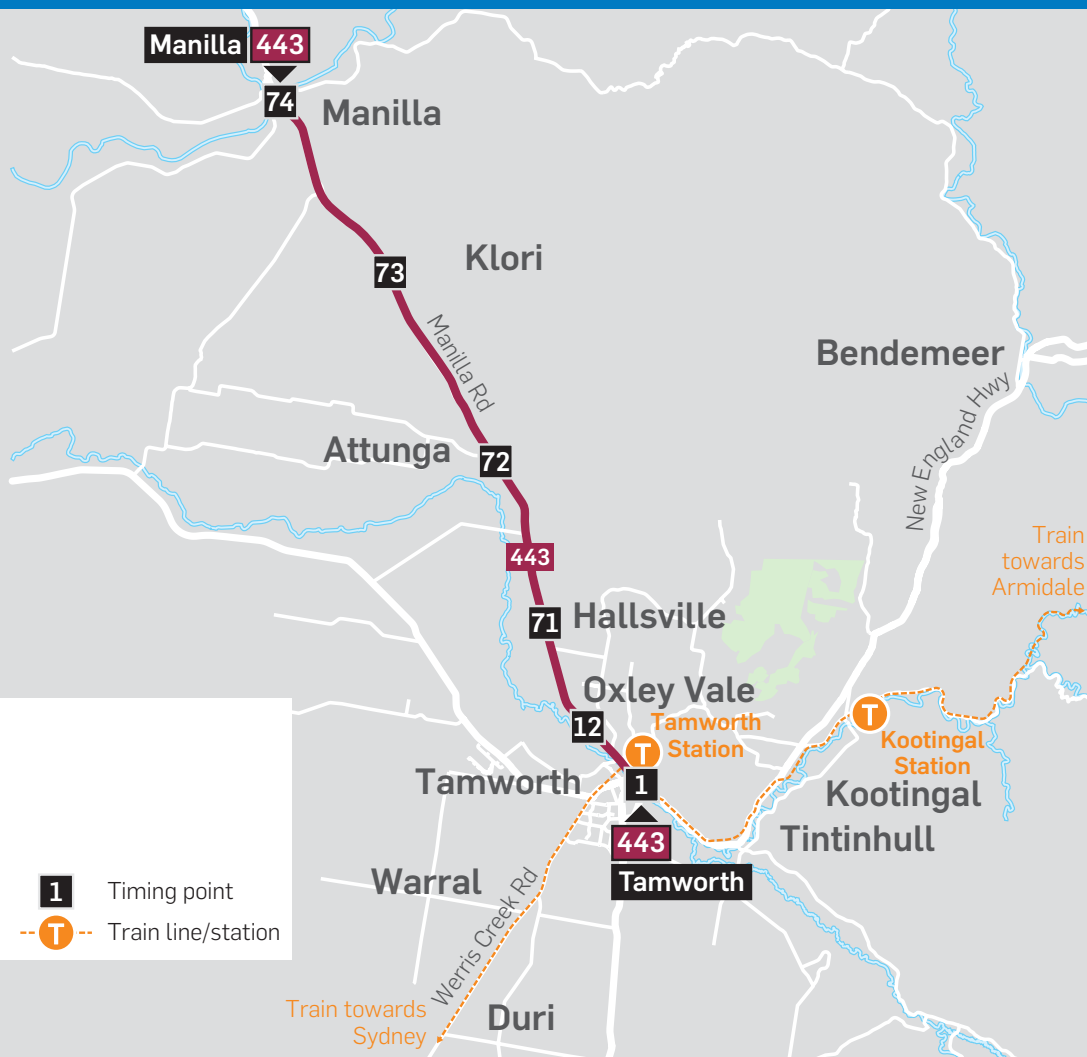

MANILLA TO TAMWORTH (& return)

Monday to Friday			
map ref		am	pm
74	Manilla (Rotary Park)	7.32	12.00
73	Sulcor (Tamworth Rd)	7.43	12.14
72	Attunga (Tamworth Rd)	7.49	12.19
71	Hallsville (Manilla Rd)	7.59	12.25
12	Oxley Vale (Manilla Rd)	8.04	12.29
70	Tamworth Railway Stn	8.13	...
1	Kable Ave Atrium Centre	...	12.39
3	Brisbane St (Adairs)	8.30	...

Monday to Friday			
map ref		am	pm
4	Brisbane St (Ray White Crn)	...	3.50
70	Tamworth Railway Stn	...	3.55
1	Kable Ave Atrium Centre	11.20	...
12	Oxley Vale (Manilla Rd)	11.30	4.00
71	Hallsville (Manilla Rd)	11.34	4.05
72	Attunga (Tamworth Rd)	11.40	4.13
73	Sulcor (Tamworth Rd)	11.45	4.18
74	Manilla (Rotary Park)	11.58	4.34

Bus Route Map

For more information visit
www.tamworthbuslines.com.au
 or call (02) 6762 3999

Disclaimer: Information in this timetable is based on the latest details at the time of printing, and is subject to change without notice.