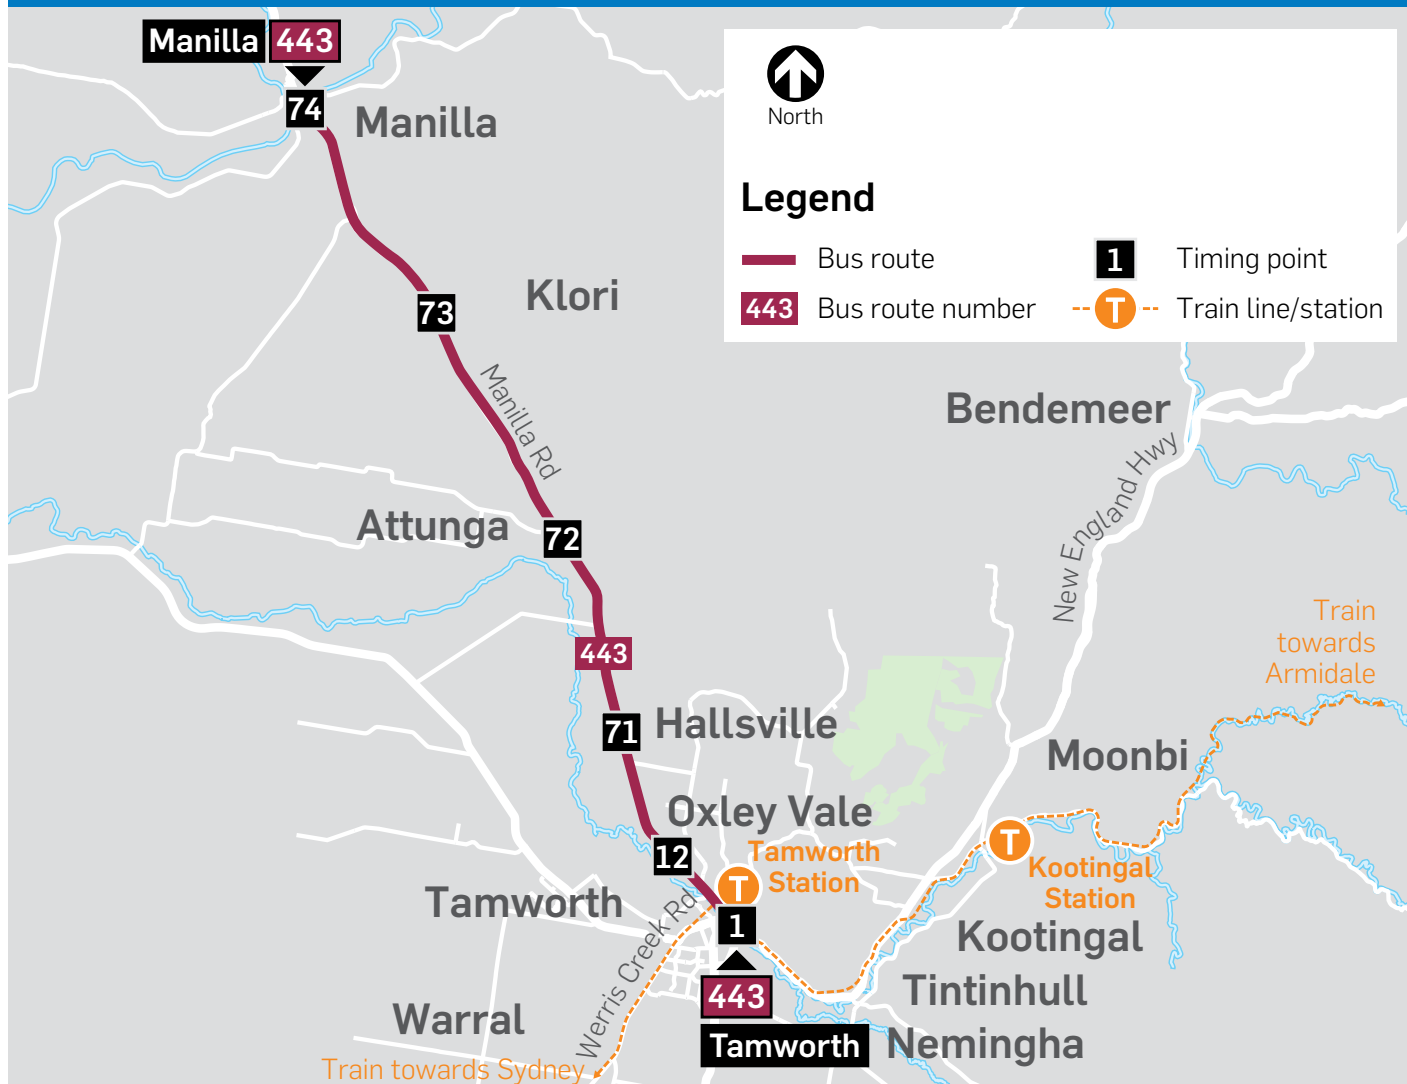

Manilla to Tamworth (& return)

Monday to Friday			
map ref		am	pm
74	Manilla (Rotary Park)	7.32	12.00
73	Sulcor (Tamworth Rd)	7.43	12.14
72	Attunga (Tamworth Rd)	7.49	12.19
71	Hallsville (Manilla Rd)	7.59	12.25
12	Oxley Vale (Manilla Rd)	8.04	12.29
70	Tamworth Railway Stn	8.13	...
1	Kable Ave Atrium Centre	...	12.39
3	Brisbane St (Adairs)	8.30	...

Monday to Friday			
map ref		am	pm
4	Brisbane St/Kable Ave	...	3.50
70	Tamworth Railway Stn	...	3.55
1	Kable Ave Atrium Centre	11.20	...
12	Oxley Vale (Manilla Rd)	11.30	4.00
71	Hallsville (Manilla Rd)	11.34	4.05
72	Attunga (Tamworth Rd)	11.40	4.13
73	Sulcor (Tamworth Rd)	11.45	4.18
74	Manilla (Rotary Park)	11.58	4.34

BUS ROUTE MAP

For more information visit
www.tamworthbuslines.com.au
 or call (02) 6762 3999

Disclaimer: Information in this timetable is based on the latest details at the time of printing, and is subject to change without notice.