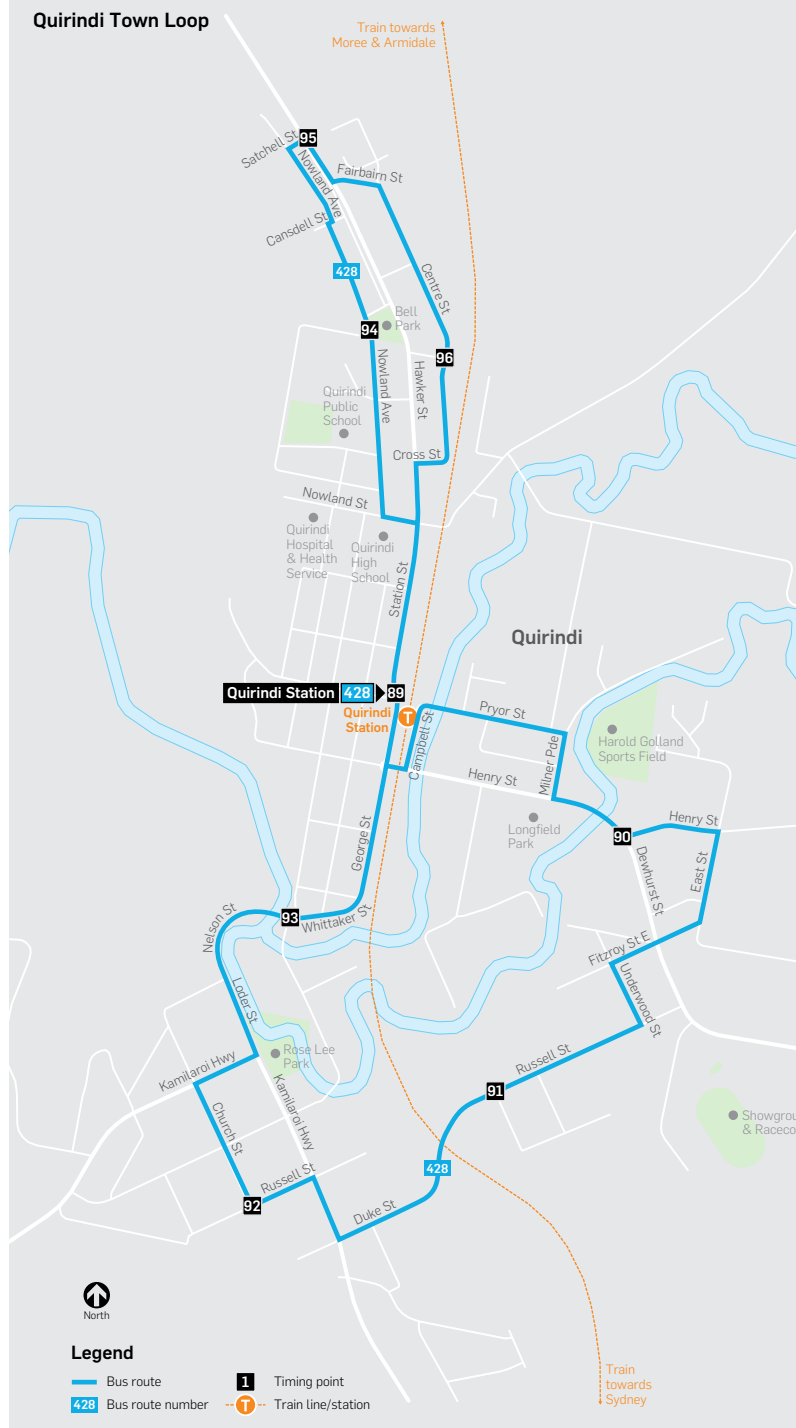

See other side for timetables →

Includes accessible services

Effective July 2016

Legend

- Bus route
- Bus route number
- Timing point
- Train line/station
- Train towards Moree & Armidale
- Train towards Sydney

Monday to Friday						
map ref	am	am	am	pm	pm	pm
89	Quirindi Railway Station	7.00	7.15V	11.40	...	3.48V 4.45
88	Lowes Creek Rd	7.10	7.26V	11.50	...	4.00V 4.53
87	Werris Creek Railway Entrance	7.15	...	11.59	2.21	4.15V 4.58
86	Werris Creek Railway Station	12.00T
85	Werris Creek Russell/Tamworth Rd	...	7.33V	...	2.21	...
84	Currabubula Service Station	7.25	7.45V	12.10	2.31	...
83	Duri Bus Shelter	7.34	17.55V	12.20	2.38	...
82	Robert Street Roundabout	7.43	8.05V	12.30	2.47	...
5	Shoppingworld	7.47	8.10V	12.35	2.53	...
4	Ray White Corner	7.50	8.12V	...	2.54	...
1	Kable Avenue	12.38
29	TAFE	8.17	8.23V
70	Tamworth Railway Station	12.40

Monday to Friday					
map ref	am	am	pm	pm	pm
70	Tamworth Railway Station	2.00	...
29	TAFE	#3.25V 5.10
1	Kable Avenue	...	9.05	2.02	3.18V 5.17
5	Shoppingworld - Opposite	...	9.09	2.07	3.22V 5.18
82	Robert Street Roundabout	...	9.14	2.10	3.47V 5.23
83	Duri Bus Shelter	...	9.24	2.22	3.55V 5.34
84	Currabubula Post Office	...	9.34	2.32	4.09V 5.44
85	Werris Creek Railway Station	2.42T	...
87	Werris Creek Post Office	6.30	9.44	2.44	4.19V 5.54
88	Lowes Creek Rd	6.42	9.51	2.51	4.25V 5.59
89	Quirindi Railway Station	6.45	10.00	3.00	4.45V 6.10

How to use this timetable

- Go to the route map in this timetable and find the two timing points your bus stop is located between.
- Then find these two timing points on the timetable.
- Your bus is scheduled to arrive between the times shown for these points. Please arrive at your bus stop before your bus is scheduled.