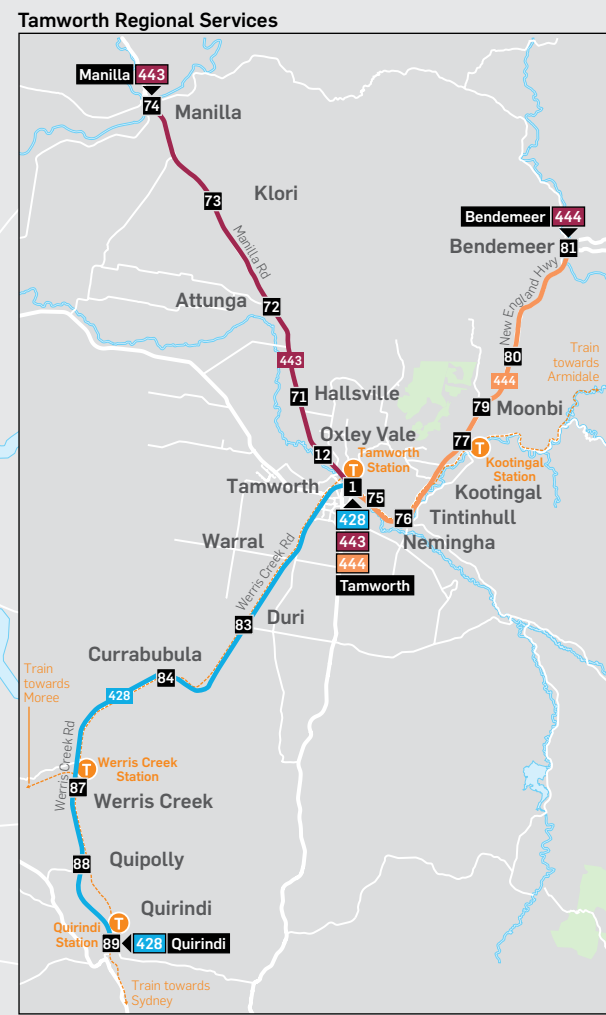

Tamworth Rural Bus Guide

Your comprehensive guide to bus services operating in Tamworth linking:

- > Currabubula, Werris Creek & Quirindi
- > Kootingal, Moonbi & Bendemeer
- > Attunga & Manilla

For more information visit www.tamworthbuslines.com.au, email info@tamworthbuslines.com.au or call (02) 6762 3999

See other side for timetables →