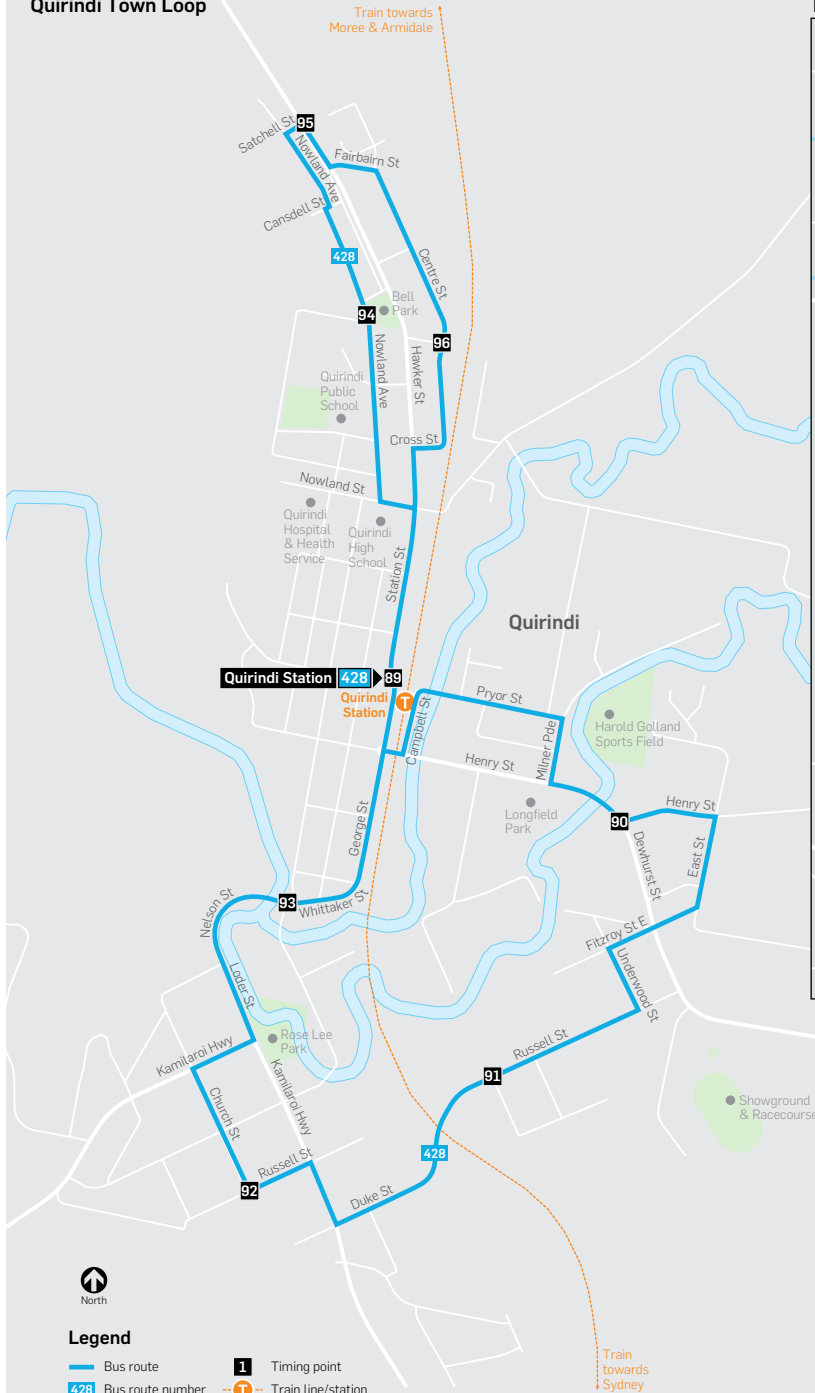

Quirindi Town Loop

Tamworth Regional Services

See other side for timetables →