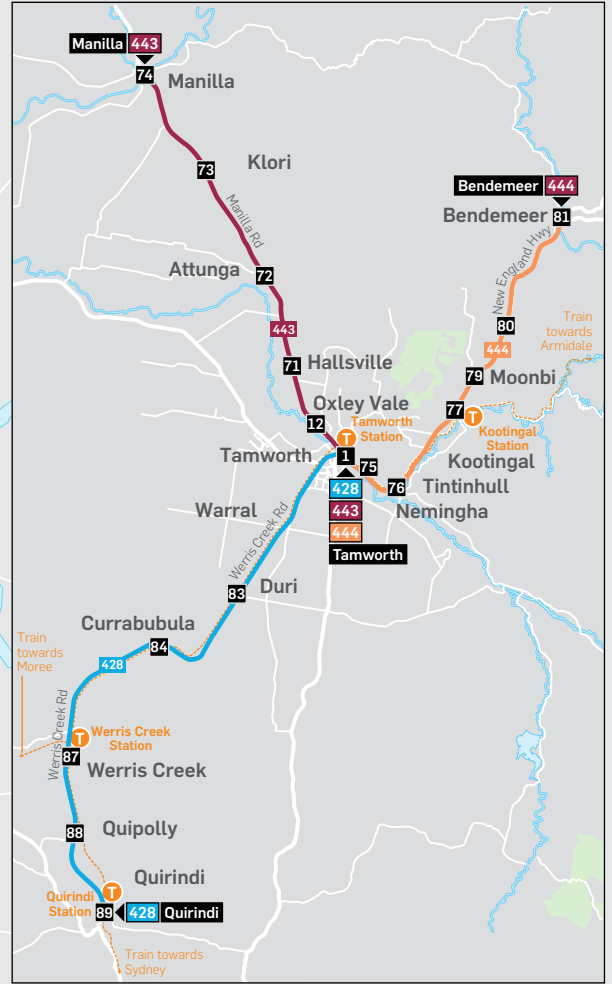

Quirindi Town Loop

Tamworth Regional Services

See other side for timetables →