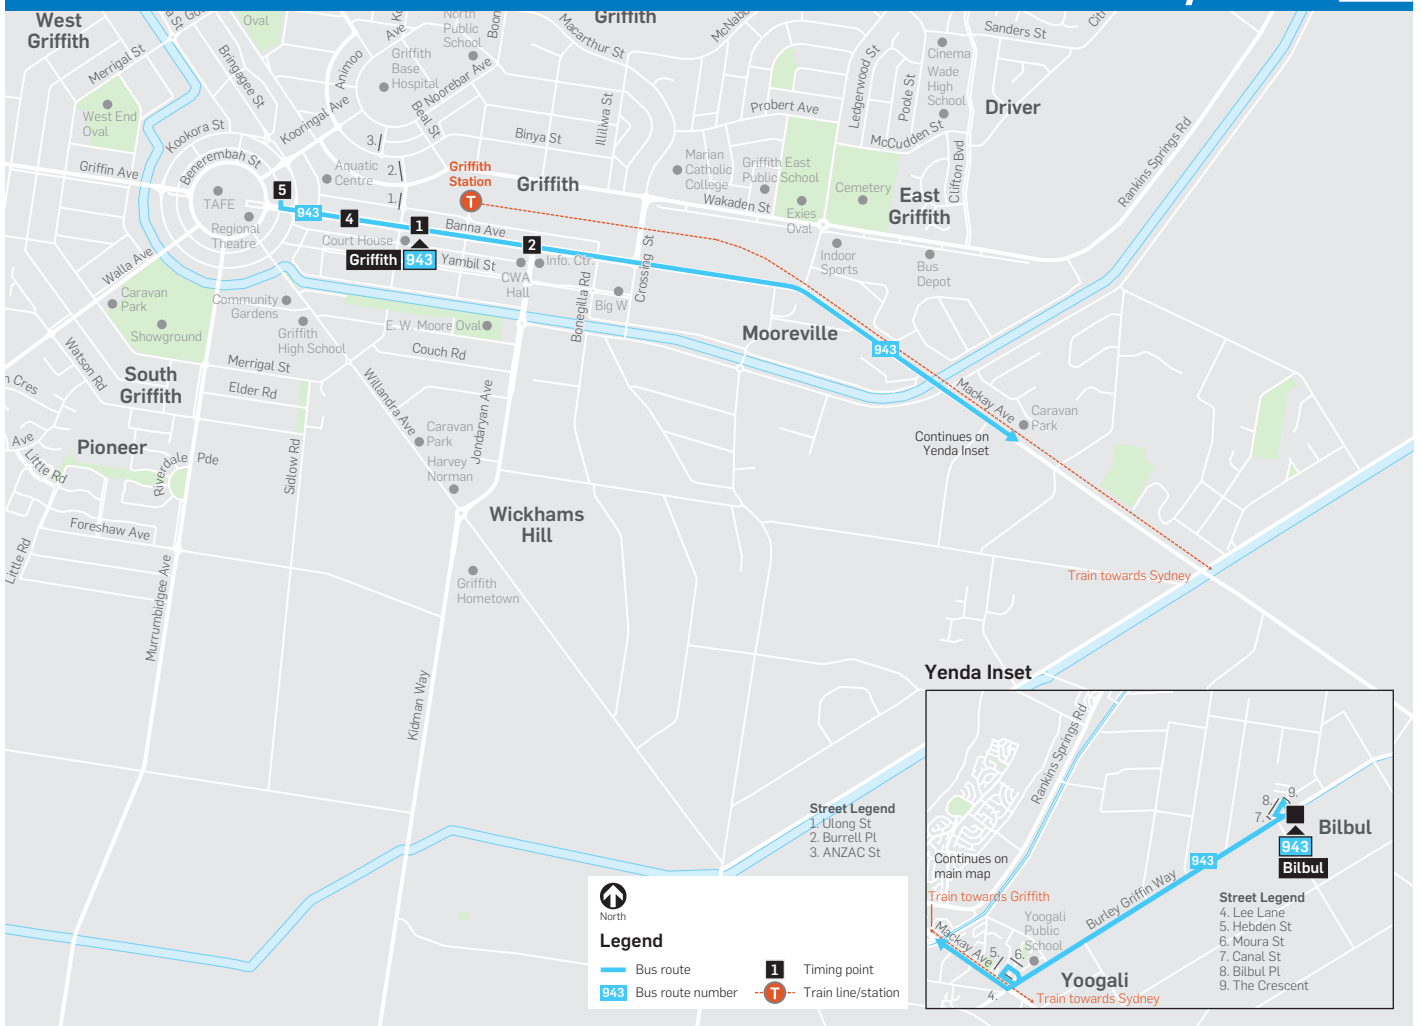

Bilbul to Griffith service

Monday to Friday

map ref	Bilbul to Griffith	943 am	944 am	943 am
	Bilbul- Mirrool St	7.50S	8:13S	8.10H
	Beelbangera- opp General Store	8.05S
41	Blumer Ave/Mackay Ave	...	8:25S	8.25H
5	Kookora Surgery-Kookora Street	8.45S	9.00S	8.35H
1	Griffith Court House	9.09S	...	On Req

Monday to Friday

map ref	Griffith to Bilbul	944 pm	943 pm	943 pm
1	Griffith Court House	3.10S	3.20S	3.12H
2	CWA Hall- Banna Ave	3.11S	3.21S	3.13H
3	Woolworths-Bonegilla Road	...	3.23S	3.15H
41	Blumer Ave/Mackay Ave	3.58S	3.48S	3.17H
	Beelbangera General Store	...	3:58S	3.28H
	Bilbul - Mirrool St	4.16S	4.13S	3.55H
	Yoogali Public School- East Street	4.06S	...	4.03H
	Yenda - Leaver Street	4.27S
	Yenda Supermarket- Yenda Place	4.25S	...	3.41H

Explanations

H School Holidays.
S School Days Only. **On Req** Driver will stop On Request.

Bus Route Map

943/944

For more information visit
www.griffithbuslines.com.au
or call (02) 6964 3113

Disclaimer: Information in this timetable is based on the latest details at the time of printing, and is subject to change without notice.