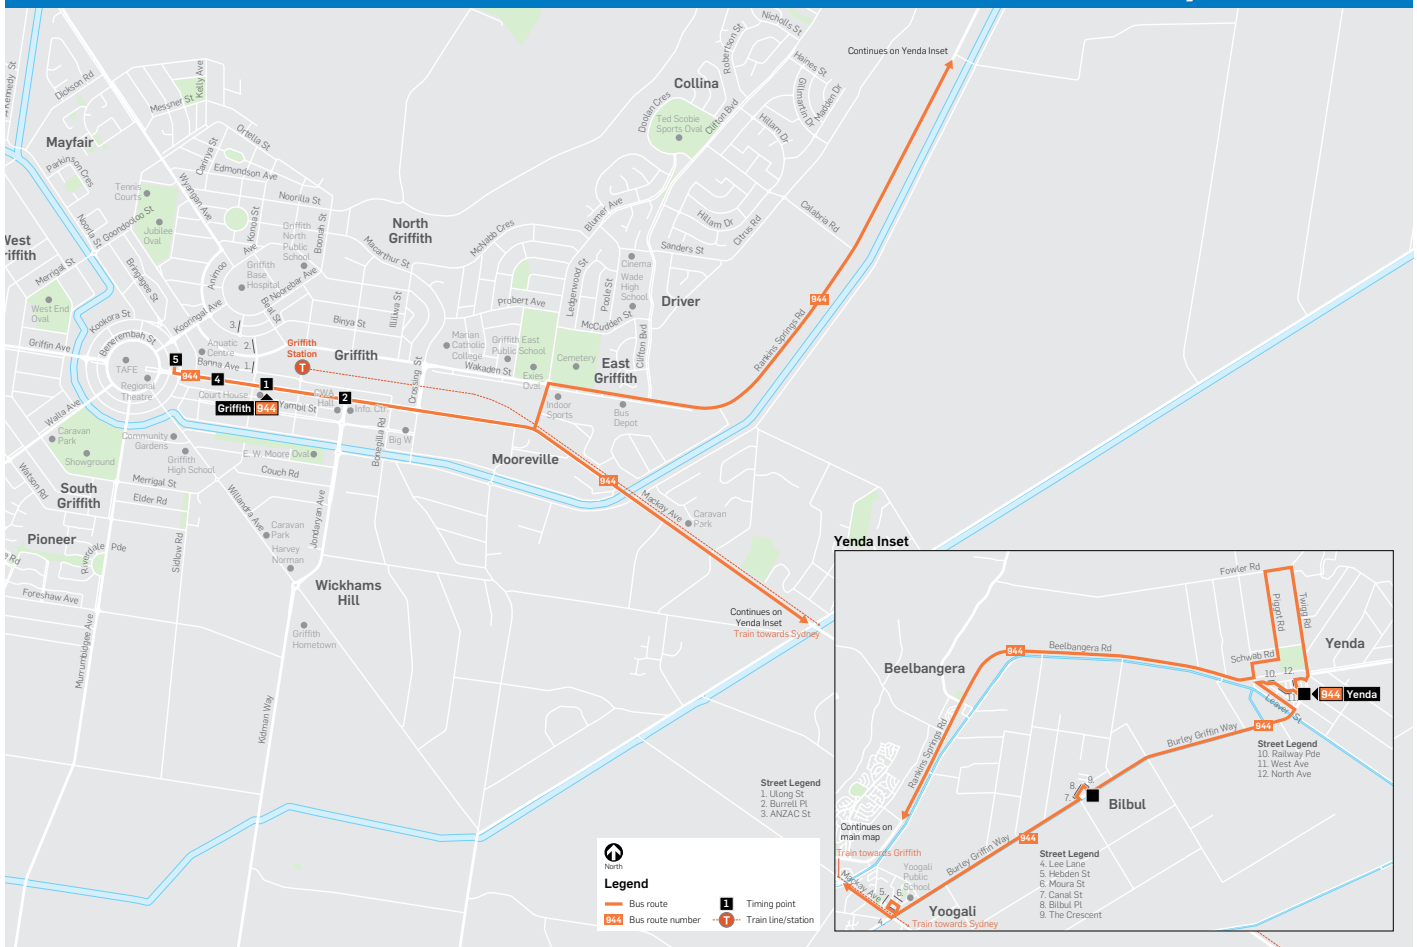

Yenda to Griffith

Monday to Friday						
map ref	Yenda to Griffith	943 am	944 am	944 pm	944 am	944 pm
	Yenda - Post Office- North Ave	...	8.00S	4.25S	8.00H	3.45H
	Yenda - Railway/Leaver Streets	...	8.02S
	Bilbul - Mirrool St	7.50S	8.13S	...	8.10H	3.55H
	Beelbangera Store	8.05S	...	4.40S
	Yoogali Public School	...	8.20S	...	8.20H	4.03H
41	McCudden/Blumer Streets	...	8.21S	...	On Req	On Req
1	Griffith- Kookora Surgery- Kookora St	8.45SR	9.00SR	On Req	8.35H	4.10HC

Monday to Friday						
map ref	Griffith to Yenda	944 am	944 pm	943 pm	944 am	944 pm
	Griffith- opp Kookora Surgery- Kookora St	...	3.08S	3.09H
1	Griffith Court House- Banna Ave	...	3.10S	3.20S	...	3.12H
	Griffith Bus Depot- Wakaden Street	7.35S	7.35H	3.19H
	Beelbangera Store	7.40S	...	3.58S	7.44H	3.28H
	Yoogali Public School	...	4.06S
	Bilbul - Mirrool St	...	4.16S	4.13S
	Yenda- Railway & Mirrool Ave	...	4.27S	...	7.59H	3.40H
	Yenda Post Office- Yenda Place	8.00S	4.25S	...	8.00H	3.41H

Explanations

- C School Holidays. Arrives CBD at this time.
 - H School Holidays.
 - R If Requested.
 - S School Days Only.
- On Req Driver will stop On Request.

Bus Route Map

For more information visit www.griffithbuslines.com.au or call (02) 6964 3113