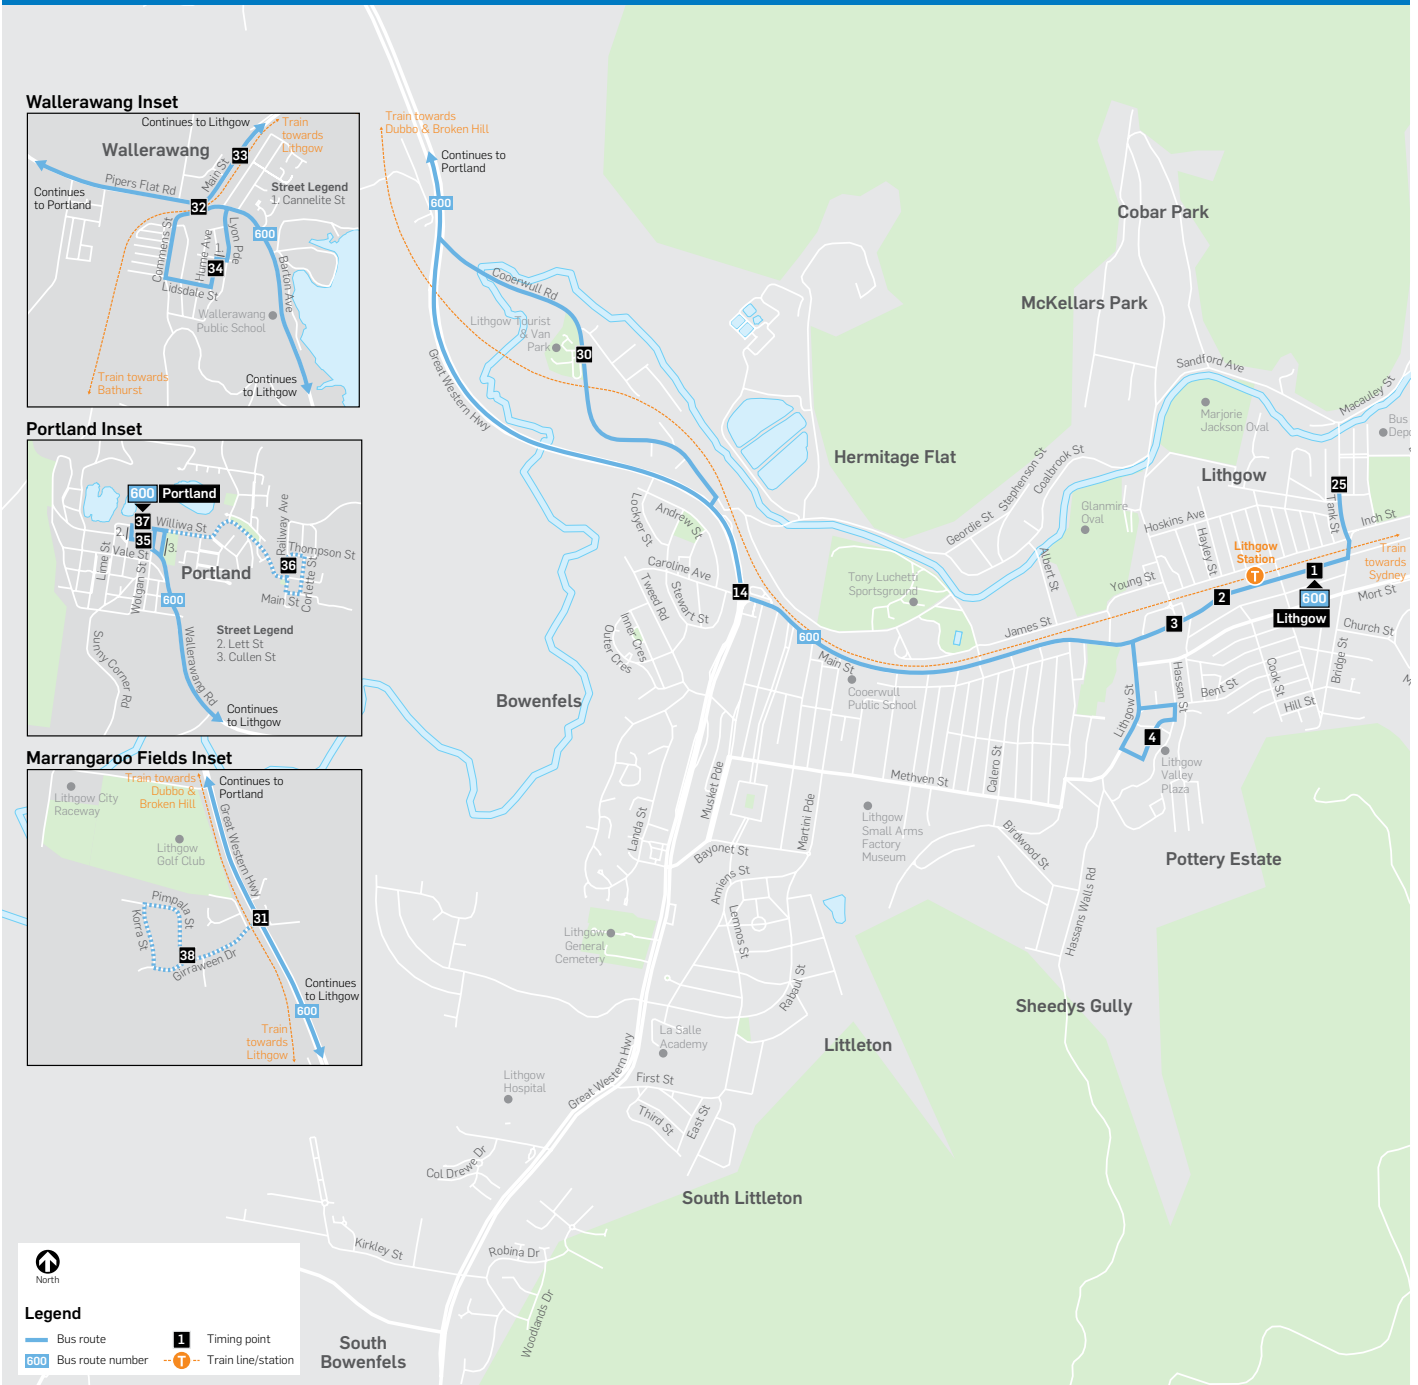

PORTLAND - LITHGOW via Wallerawang (& return)

Bus Route Map

For more information visit
www.lithgowbuslines.com.au
or call (02) 6352 3888

Disclaimer: Information in this
timetable is based on the latest
details at the time of printing, and is
subject to change without notice.

Includes accessible services
Effective March 2016
Version 1