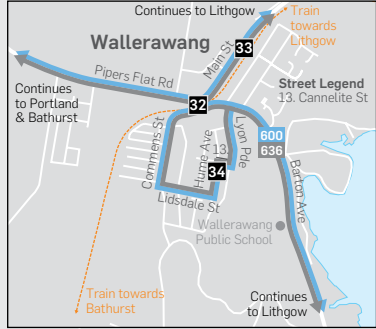

Wallerawang Inset