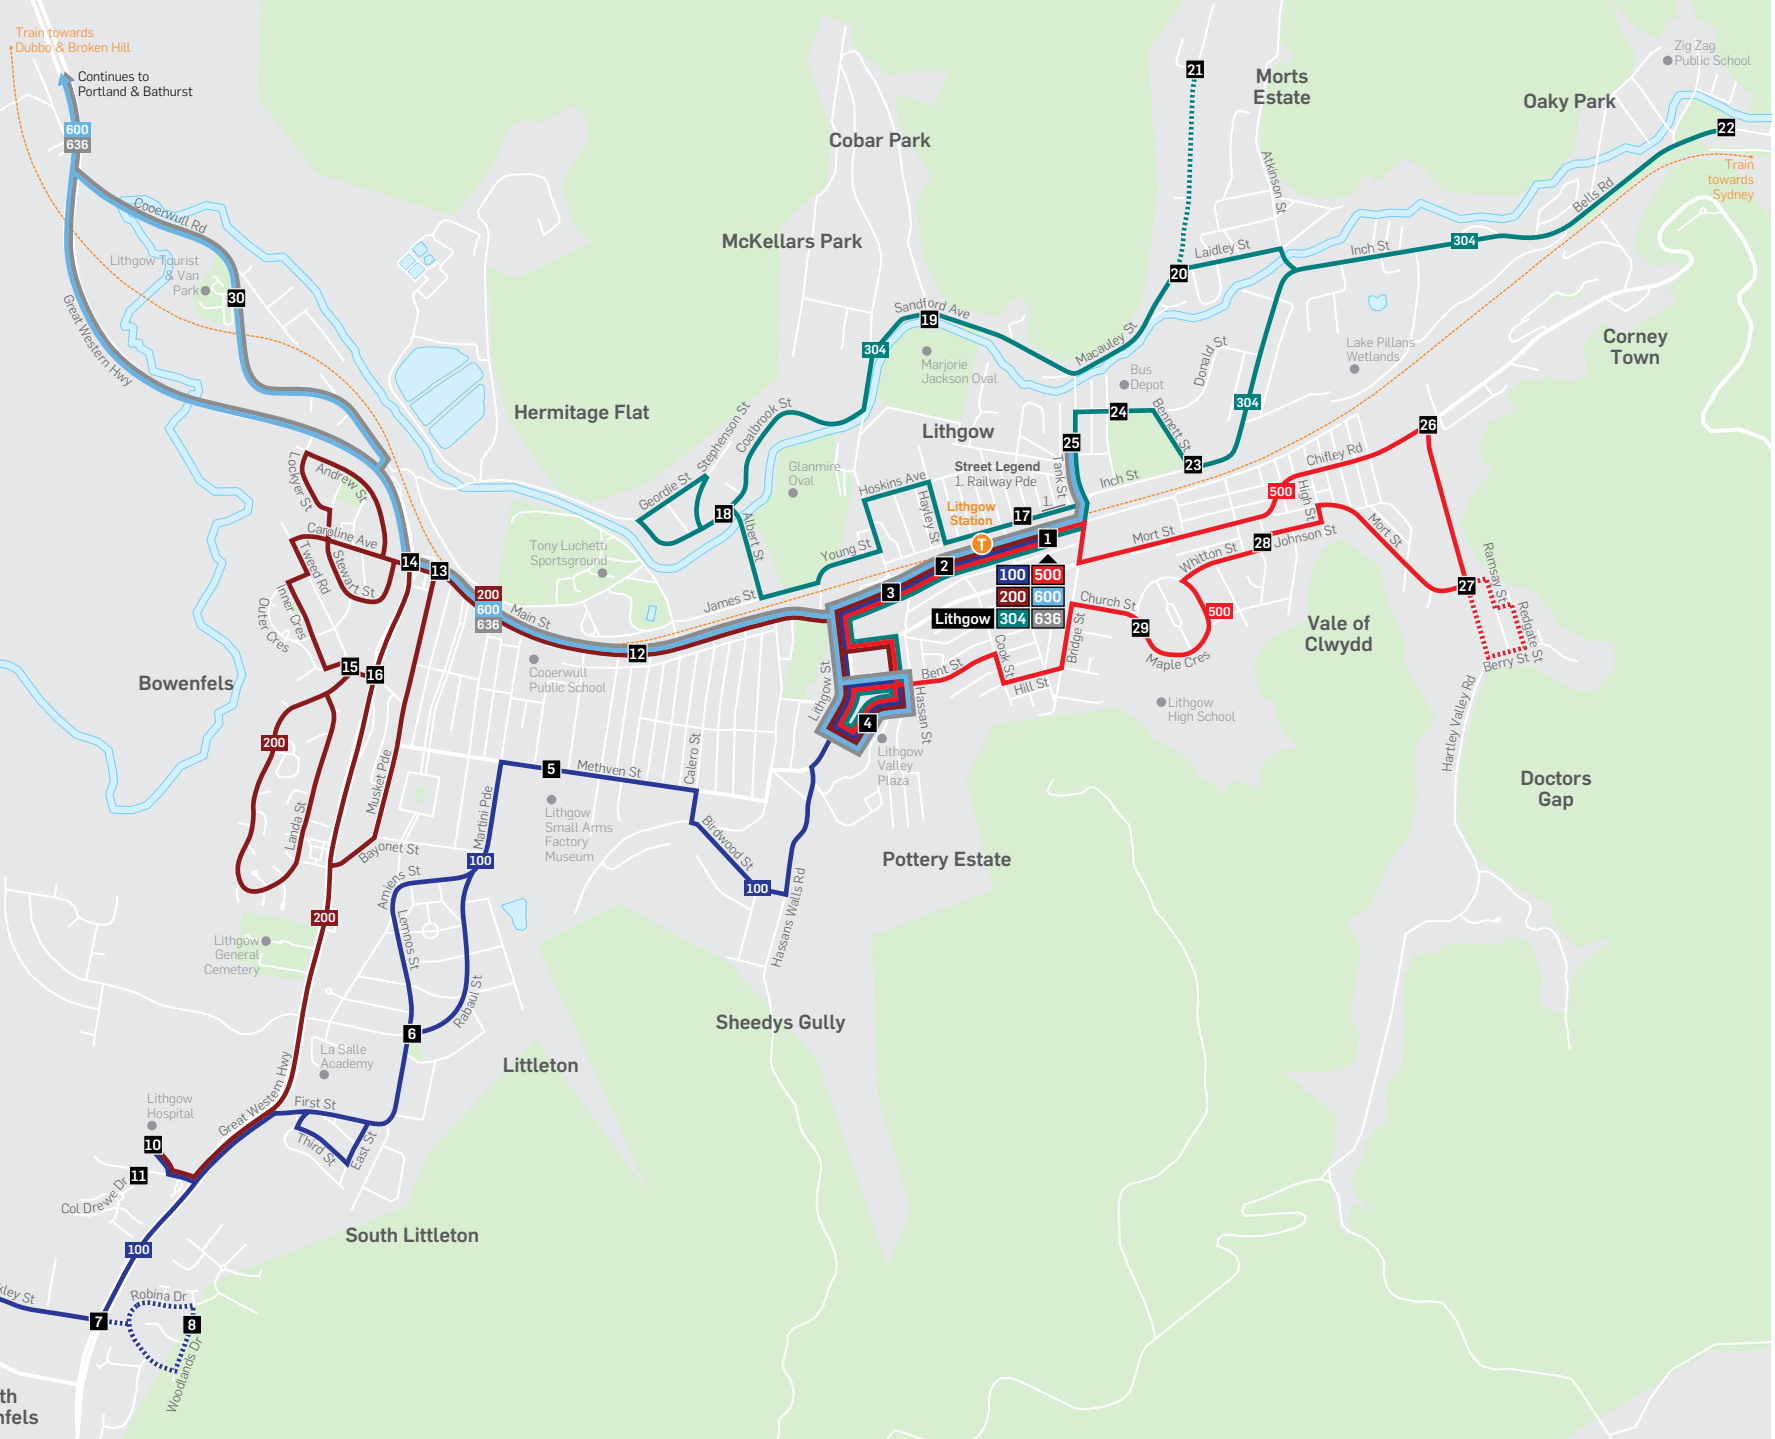

- All day travel, without needing to pay for another ticket.
- Free transfers between RED ticket bus operators.

How to use this timetable

- Go to the route map in this timetable and find the two timing points your bus stop is located between.
- Then find these two timing points on the timetable.
- Your bus is scheduled to arrive between the times shown for these points. Please arrive at your bus stop before your bus is scheduled.

See other side for Routes 100-500 ->

Monday to Friday and Saturday tables for Route 636. Monday to Friday table has columns for am and pm. Saturday table has columns for am and pm. Rows include Train Arrives from Sydney, Lithgow Workers Club, Court House Hotel, etc.

Monday to Friday and Saturday tables for Route 636 in the opposite direction. Monday to Friday table has columns for am and pm. Saturday table has columns for am and pm. Rows include Bathurst Railway Station, Bathurst Bus Terminal, Kelso, Raglan, Yetholme, Meadow Flat, etc.

Wallerawang Inset

Portland Inset

Marrangaroo Fields Inset

- Legend**
- Bus route
 - 100 Bus route number
 - 1 Timing point
 - T- Train line/station

South Bowenfels