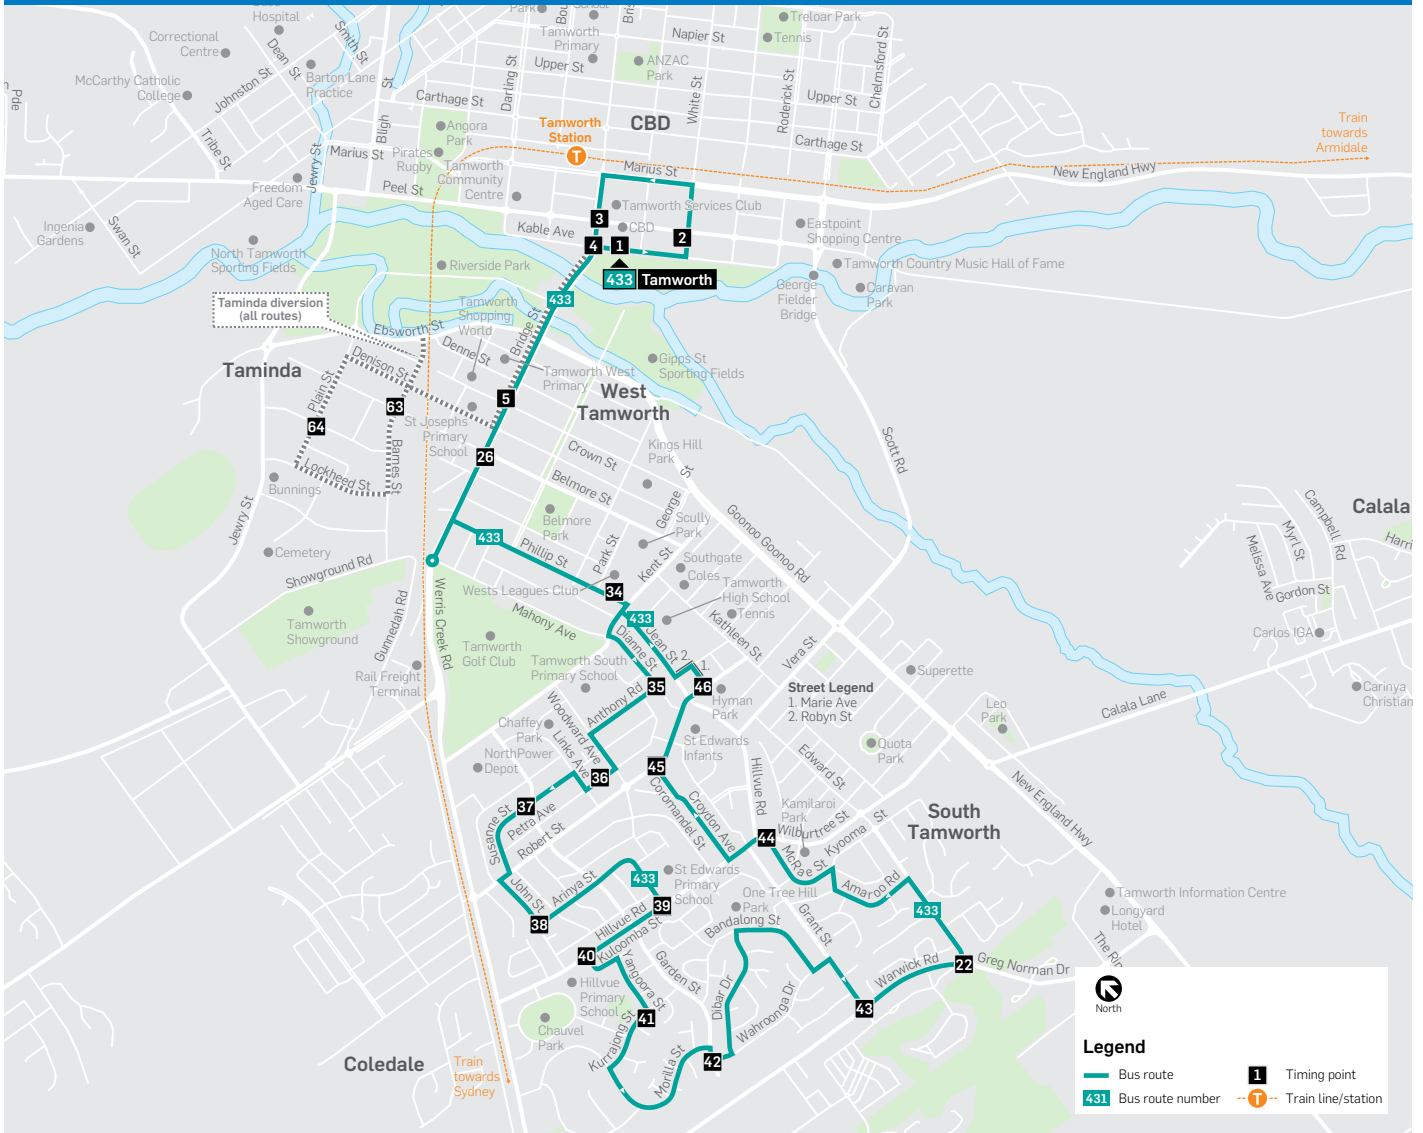

Tamworth to South Tamworth (loop service)

BUS ROUTE MAP

For more information visit
www.tamworthbuslines.com.au
or call (02) 6762 3999

Disclaimer: Information in this timetable is based on the latest details at the time of printing, and is subject to change without notice.

Includes accessible services
Effective 23 November 2020
Version 2