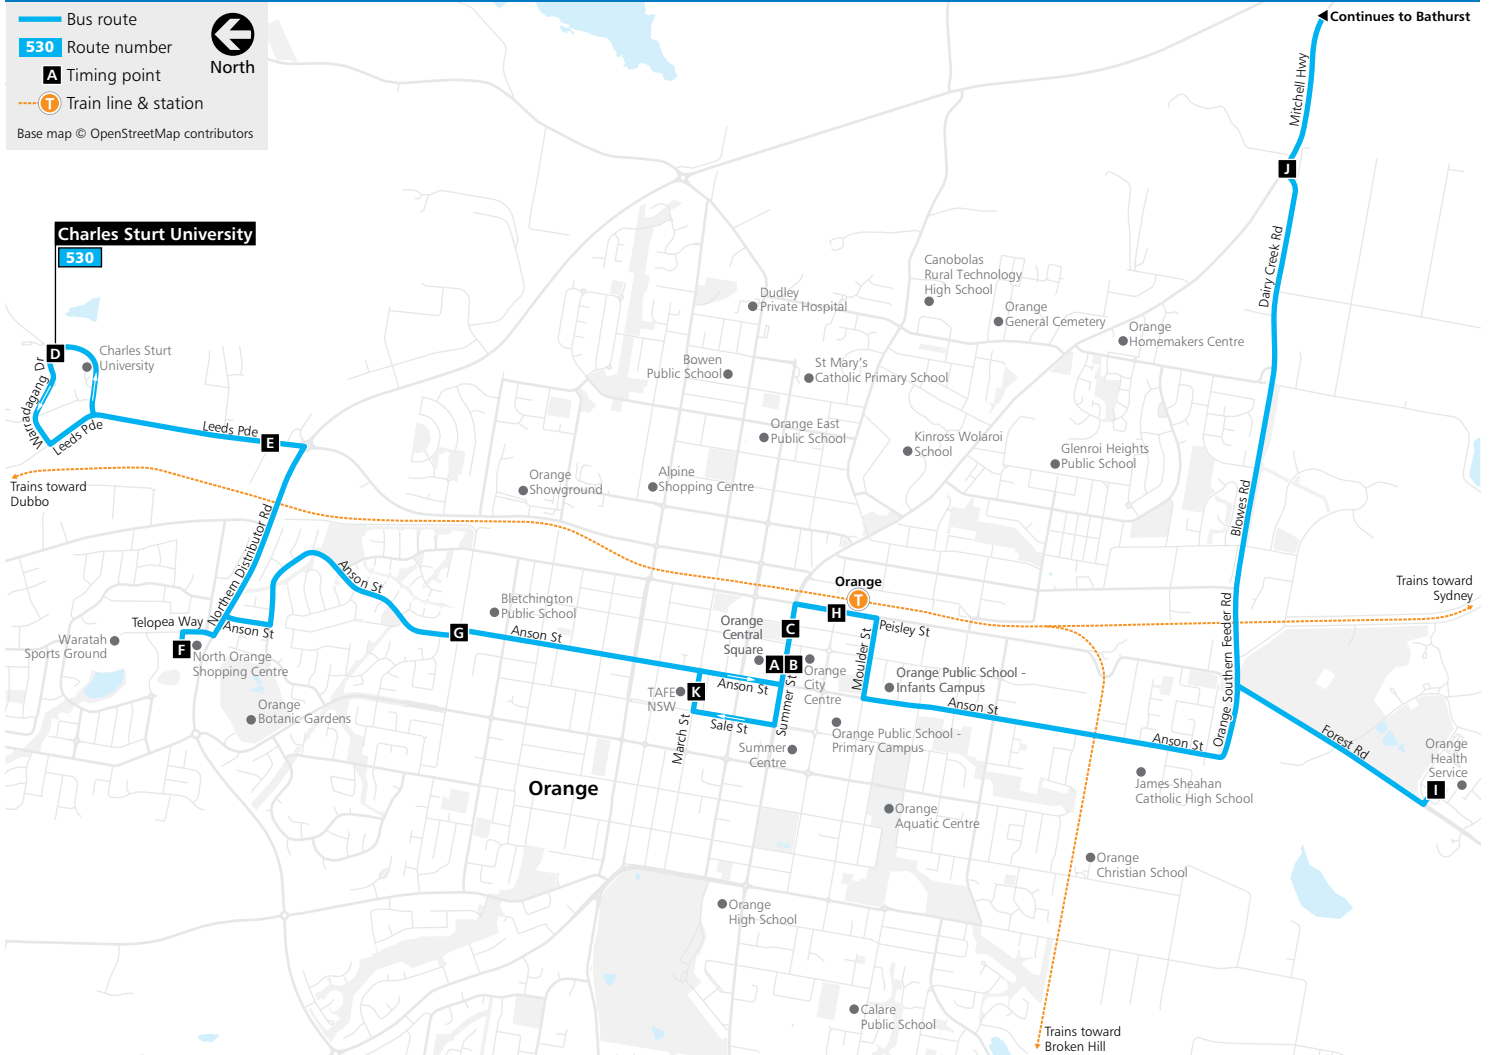

Explanations

- A Bus stop on Mitchell Hwy opposite Dairy Creek Rd.
- School day diversion.

Bus route map

For more information visit
www.orangebuslines.com.au
or call (02) 6362 3197

Disclaimer: Information in this timetable is based on the latest details at the time of printing, and is subject to change without notice.

Includes accessible services
Effective from 12 September 2022
Version 4.0