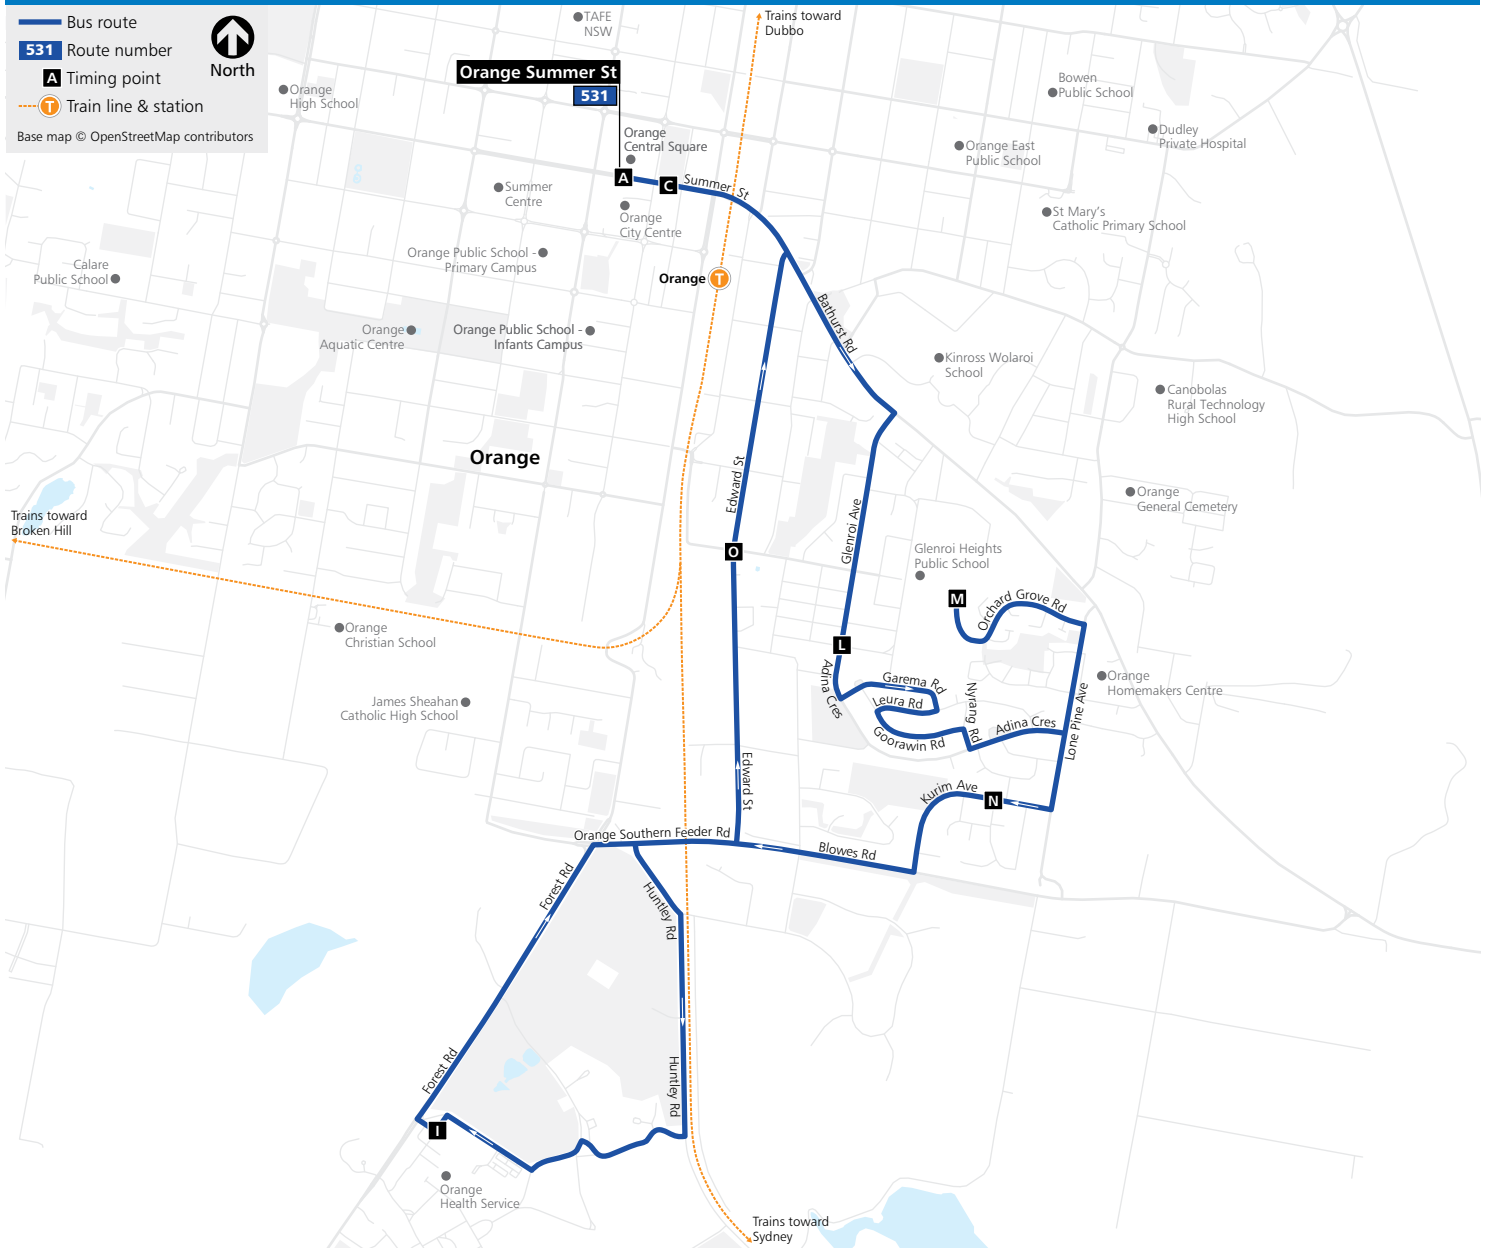

GLENROI - CLOCKWISE LOOP

map ref.	Monday to Friday									
	am	am	am	am	pm	pm	pm	pm	pm	
A ORANGE CENTRAL SQUARE - Summer St	7.30	9.05	10.00	11.00	12.00	1.00	2.00	3.00	4.15	5.10
L Glenroi Ave & Brunswick St	7.36	9.11	10.06	11.06	12.06	1.06	2.06	3.10	4.21	5.16
Glenroi PS via Moad- Bardia to Glenroi & Brunswick	3.05
M Orchard Grove Road (at turn around)	7.43	9.18	10.13	11.13	12.13	1.13	2.13	3.17	4.28	5.23
N Kurim Ave after 2nd Currong Cres	7.46	9.21	10.16	11.16	12.16	1.16	2.16	3.20	4.31	5.26
I Orange Hospital- Main entrance	7.52	9.27	10.24	11.24	12.24	1.24	2.24
O Edward Street before Churchill Ave	8.00	9.33	10.30	11.30	12.30	1.30	2.30	3.24	4.35	5.30
C Canobolas Hotel- Summer St	8.04	9.37	10.34	11.34	12.34	1.34	2.34	3.28	4.39	5.34

Thursday & Friday	
pm	pm
7.10	8.10
7.16	8.21
...	...
7.23	8.28
7.26	8.31
...	...
7.30	8.35
7.34	8.39

Saturday					
am	am	pm	pm	pm	pm
8.00	10.00	12.00	2.00	4.00	6.00
8.06	10.06	12.06	2.06	4.06	6.06
...
8.13	10.13	12.13	2.13	4.13	6.13
8.16	10.16	12.16	2.16	4.16	6.16
...
8.20	10.20	12.20	2.20	4.20	6.20
8.24	10.24	12.24	2.24	4.24	6.24

Sunday & Public Holidays	
am	pm
11.10	3.00
11.15	3.06
...	...
11.21	3.13
11.24	3.16
...	...
11.28	3.20
11.32	3.24

Explanations

- B** Service operates via Orange Railway Station.
- School day diversion.

Bus route map