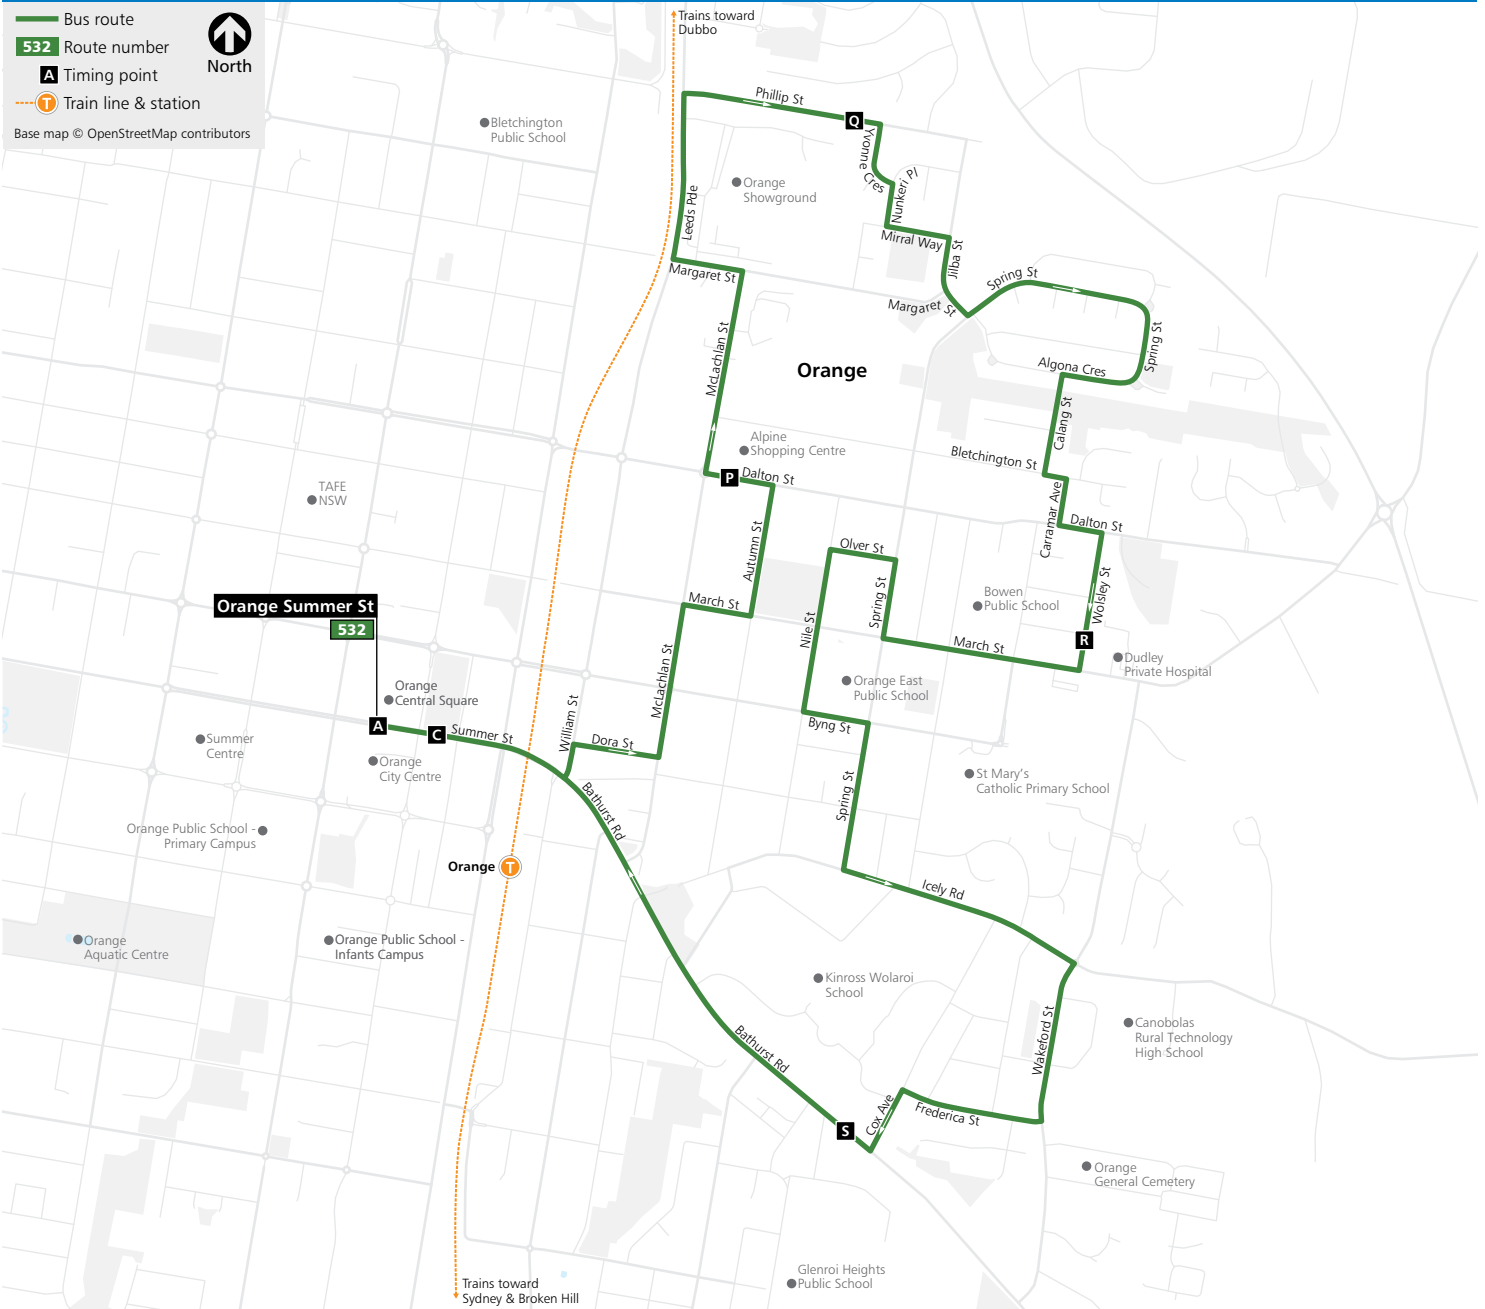

BOWEN - CLOCKWISE LOOP

map ref	Monday to Friday									
	am	am	am	am	am	pm	pm	pm	pm	pm
A ORANGE CENTRAL SQUARE - Summer St	6.30	8.30	9.30	10.30	11.30	12.30	1.30	2.30	4.05	5.00
P Opp Alpine Shops- Dalton St before McLachlan St	6.35	8.35	9.35	10.35	11.35	12.35	1.35	2.35	4.10	5.05
Q Phillip opp Yvonne Cres	6.39	8.39	9.39	10.39	11.39	12.39	1.39	2.39	4.14	5.09
R Dudley Private Hospital- Wolsley St before March St	6.45	8.45	9.45	10.45	11.45	12.45	1.45	2.45	4.20	5.15
S Bathurst Road before Nunns Ave	6.53	8.53	9.53	10.53	11.53	12.53	1.53	2.53	4.28	5.23
C Canobolas Hotel- Summer St	6.56	8.56	9.56	10.56	11.56	12.56	1.56	2.56	4.31	5.26

Thursday & Friday	
pm	pm
7.00	8.15
7.05	8.25
7.09	8.29
7.15	8.35
7.23	8.43
7.26	8.46

Saturday				
am	am	pm	pm	pm
9.30	11.30	1.30	3.30	5.30
9.35	11.35	1.35	3.35	5.35
9.39	11.39	1.39	3.39	5.39
9.45	11.45	1.45	3.45	5.45
9.53	11.53	1.53	3.53	5.53
9.56	11.56	1.56	3.56	5.56

Sunday & Public Holidays	
am	pm
10.44	2.34
10.49	2.39
10.53	2.43
10.58	2.49
11.05	2.57
11.08	3.00

Explanations

B Service operates via Orange Railway Station.

Bus route map

For more information visit
www.orangebuslines.com.au
or call (02) 6362 3197

Disclaimer: Information in this timetable is based on the latest details at the time of printing, and is subject to change without notice.

Includes accessible services
Effective from 12 September 2022
Version 4.0