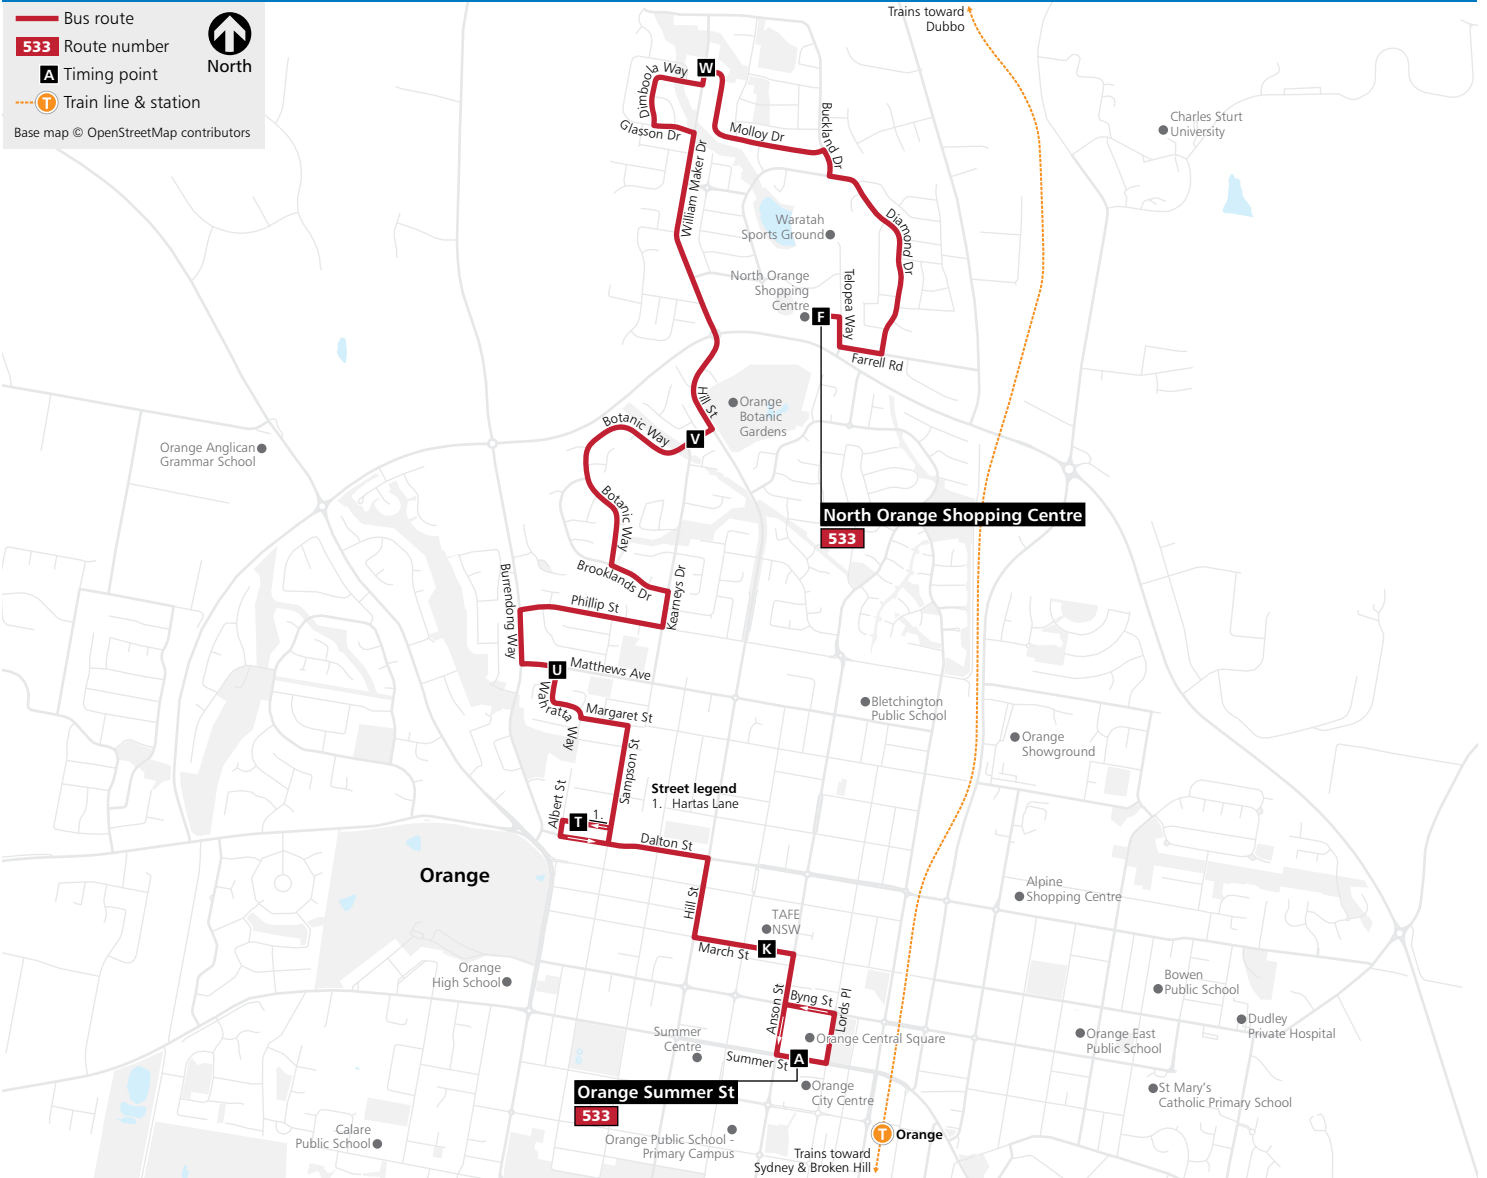

ORANGE to NORTH ORANGE Via Bletchington & return

Monday to Friday									
map ref	am	am	am	pm	pm	pm	pm	pm	pm
A ORANGE CENTRAL SQUARE- Summer St	9.32	10.32	11.32	12.32	1.32	2.32	3.32	4.32	5.32
K Orange TAFE- opposite in March Street	9.34	10.34	11.34	12.34	1.34	2.34	3.34	4.34	5.34
T Hartas Lane before Albert St	9.39	10.39	11.39	12.39	1.39	2.39	3.39	4.39	5.39
U Matthews Ave after Wahratra Way	9.42	10.42	11.42	12.42	1.42	2.42	3.42	4.42	5.42
V Botanic Way at Japonica Pl	9.48	10.48	11.48	12.48	1.48	2.48	3.48	4.48	5.48
W William Maker Dr & Molloy Drive	9.53	10.53	11.53	12.53	1.53	2.53	3.53	4.53	5.53
F NORTH ORANGE SHOPPING CENTRE- inside car park	9.59	10.59	11.59	12.59	1.59	2.59	3.59	4.59	5.59

Sunday & Public Holidays			
am	am	pm	pm
9.50	11.50	1.50	3.50
9.52	11.52	1.52	3.52
9.57	11.57	1.57	3.57
10.00	12.00	2.00	4.00
10.06	12.06	2.06	4.06
10.11	12.11	2.11	4.11
10.17	12.17	2.17	4.17

Monday to Friday										
map ref	am	am	am	am	pm	pm	pm	pm	pm	
F NORTH ORANGE SHOPPING CENTRE- inside car park	7.00	...	9.02	10.00	11.00	12.00	1.00	2.00	4.00	5.00
W Molloy Drive & William Maker Drive	7.06	8.06	9.08	10.06	11.06	12.06	1.06	2.06	4.06	5.06
V Botanic Way opp Japonica Pl	7.11	8.11	9.13	10.11	11.11	12.11	1.11	2.11	4.11	5.11
U Wahratra Way before Matthews Ave	7.17	8.17	9.19	10.17	11.17	12.17	1.17	2.17	4.17	5.17
T Hartas Lane before Albert St	7.20	8.20	9.22	10.20	11.20	12.20	1.20	2.20	4.20	5.20
A ORANGE CENTRAL SQUARE- Summer St	7.27	8.27	9.29	10.27	11.27	12.27	1.27	2.27	4.27	5.27

Bus route map

- Bus route
- 533** Route number
- A** Timing point
- Train line & station

Base map © OpenStreetMap contributors

For more information visit
www.orangebuslines.com.au
 or call (02) 6362 3197