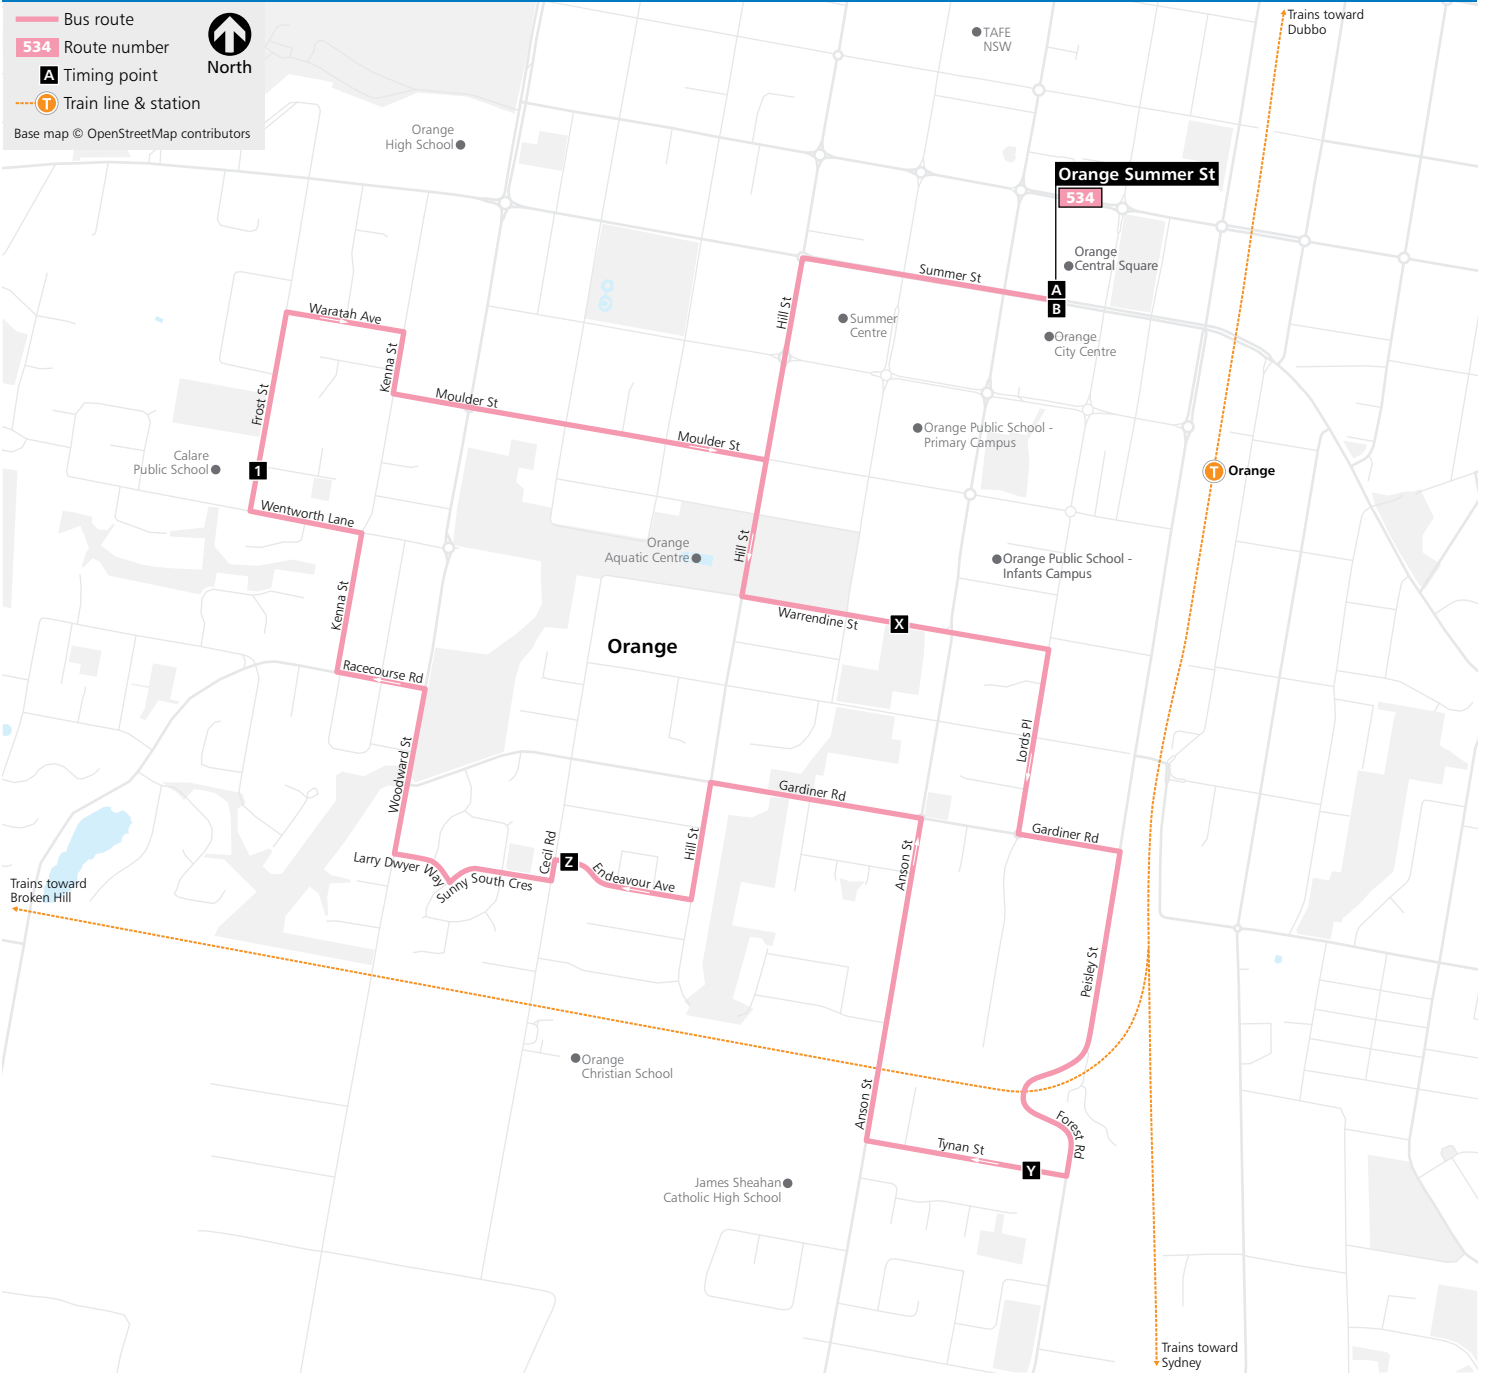

## WARRENDINE - CLOCKWISE LOOP

	Monday to Friday				Saturday				Sunday & Public Holidays	
map ref.	am	am	am	am	am	am	am	am	am	am
<b>B</b> ORANGE CITY CENTRE- Summer St	7.10	9.40	10.40	11.40	8.30	9.30	10.30	11.30	9.25	11.34
<b>X</b> Warrendine St at Moulder Park	7.15	9.45	10.45	11.45	8.35	9.35	10.35	11.35	9.30	11.39
<b>Y</b> Tynan Street after Forest Road	7.19	9.49	10.49	11.49	8.39	9.39	10.39	11.39	9.34	11.43
<b>Z</b> Endeavour Ave before Cecil Rd	7.23	9.53	10.53	11.53	8.43	9.43	10.43	11.43	9.38	11.47
<b>I</b> Calare Public School- Frost St	7.27	9.57	10.57	11.57	8.47	9.47	10.47	11.47	9.42	11.51
<b>A</b> ORANGE CENTRAL SQUARE - Summer St	7.34	10.04	11.04	12.04	8.54	9.54	10.54	11.54	9.49	11.58

## Bus route map

For more information visit  
[www.orangebuslines.com.au](http://www.orangebuslines.com.au)  
 or call (02) 6362 3197

Disclaimer: Information in this timetable is based on the latest details at the time of printing, and is subject to change without notice.