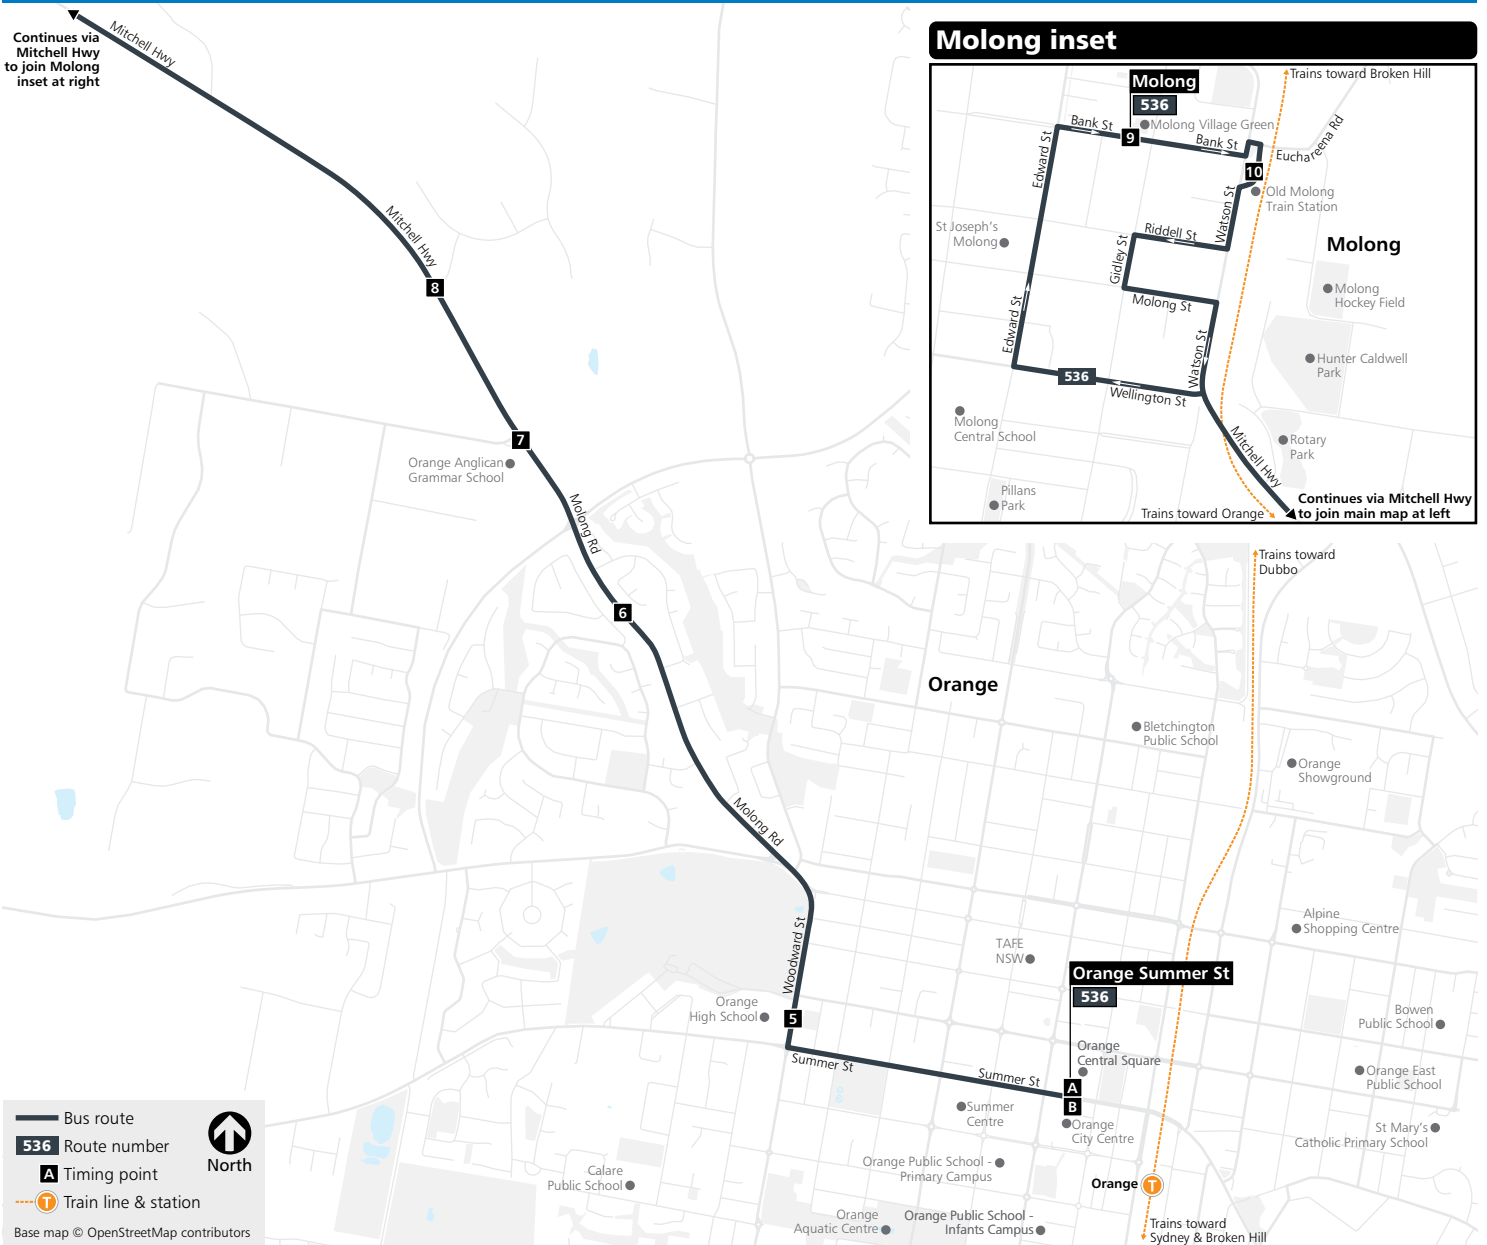

ORANGE to MOLONG

map ref	Monday to Friday		
	am	pm	pm
B ORANGE CITY CENTRE- Summer St	6.40	2.30	3.44
5 Orange High School- Woodward St	6.45	2.35	3.50
6 Molong Rd at Mastronardi Way	6.48	2.38	3.53
7 Orange Anglican Grammar School	4.00
8 Mitchell Hwy opp Ivanhoe Way- Ammerdown	6.50	2.40	4.05
Mitchell Hwy at Griffin Rd
Mitchell Hwy at Winderera Dr- Winderera	6.56	2.46	4.14
Mitchell Hwy opp Tantallon Rd	7.01	2.51	4.19
Mitchell Hwy opp Strathmore Ln	7.05	2.55	4.23
Mitchell Hwy at Amaroo Rd- Fairbridge	7.10	3.00	4.28
9 MOLONG YARN MARKET- Bank St before Gidley St	7.17	3.07	4.35

MOLONG to ORANGE

map ref	Monday to Friday		
	am	am	pm
9 MOLONG YARN MARKET- Bank St before Gidley	7.28	9.10	4.50
10 MOLONG RAILWAY STATION	7.30	9.11	4.51
Mitchell Hwy opp Amaroo Rd- Fairbridge	7.35	9.16	4.56
Mitchell Hwy at Strathmore Ln	7.40	9.22	5.02
Mitchell Hwy at Tantallon Rd	7.44	9.26	5.06
Mitchell Hwy opp Winderera Dr- Winderera	7.49	9.31	5.11
Mitchell Hwy opp Griffin Rd
8 Mitchell Hwy at Ivanhoe Way- Ammerdown	7.54	9.37	5.17
7 Orange Anglican Grammar School	8.00
6 Molong Rd opp Mastronardi Way	...	9.40	5.20
5 Opposite Orange High School- Woodward St	8.20	9.43	5.23
A ORANGE CENTRAL SQUARE- Summer St	8.25	9.47	5.27

Explanation

School day diversion.

Bus route map

For more information visit www.orangebuslines.com.au or call (02) 6362 3197

Disclaimer: Information in this timetable is based on the latest details at the time of printing, and is subject to change without notice.