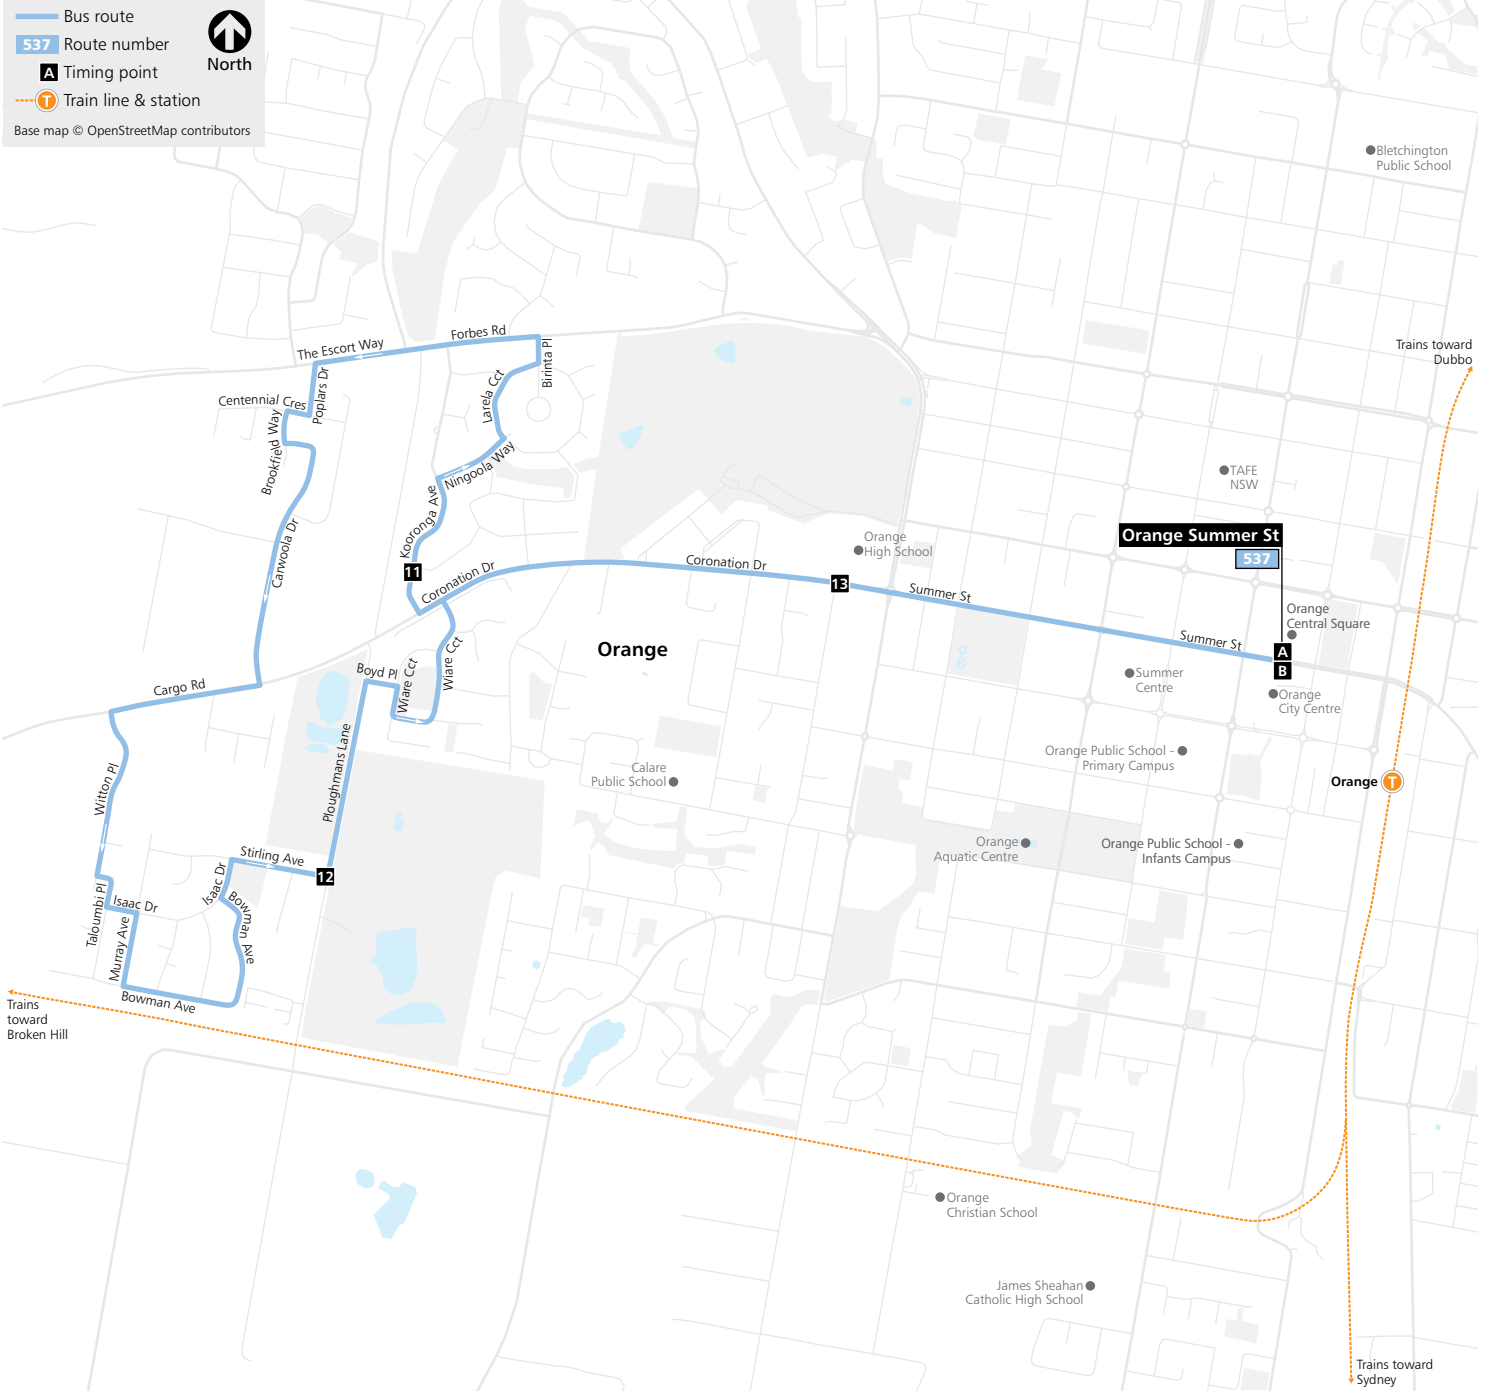

ORANGE to WEST ORANGE – CALARE & return

map ref.	Monday to Friday							Saturday				
	am	am	am	pm	pm	pm	pm	am	am	pm	pm	pm
B ORANGE CITY CENTRE- Summer St	6.58	8.58	10.58	12.58	2.28	4.28	5.28	8.58	10.58	12.58	2.58	4.58
11 Kooronga Ave after Coronation Pde	7.03	9.03	11.03	1.03	2.33	4.33	5.33	9.03	11.03	1.03	3.03	5.03
12 Stirling Ave before Ploughmans Lane	7.17	9.17	11.17	1.17	2.47	4.47	5.47	9.17	11.17	1.17	3.17	5.17
13 Orange High in Coronation Dr	7.24	9.24	11.24	1.24	2.54	4.54	5.54	9.24	11.24	1.24	3.24	5.24
A ORANGE CENTRAL SQUARE - Summer St	7.28	9.28	11.28	1.28	2.58	4.58	5.58	9.28	11.28	1.28	3.28	5.28

Bus route map

For more information visit
www.orangebuslines.com.au
 or call (02) 6362 3197

Disclaimer: Information in this timetable is based on the latest details at the time of printing, and is subject to change without notice.