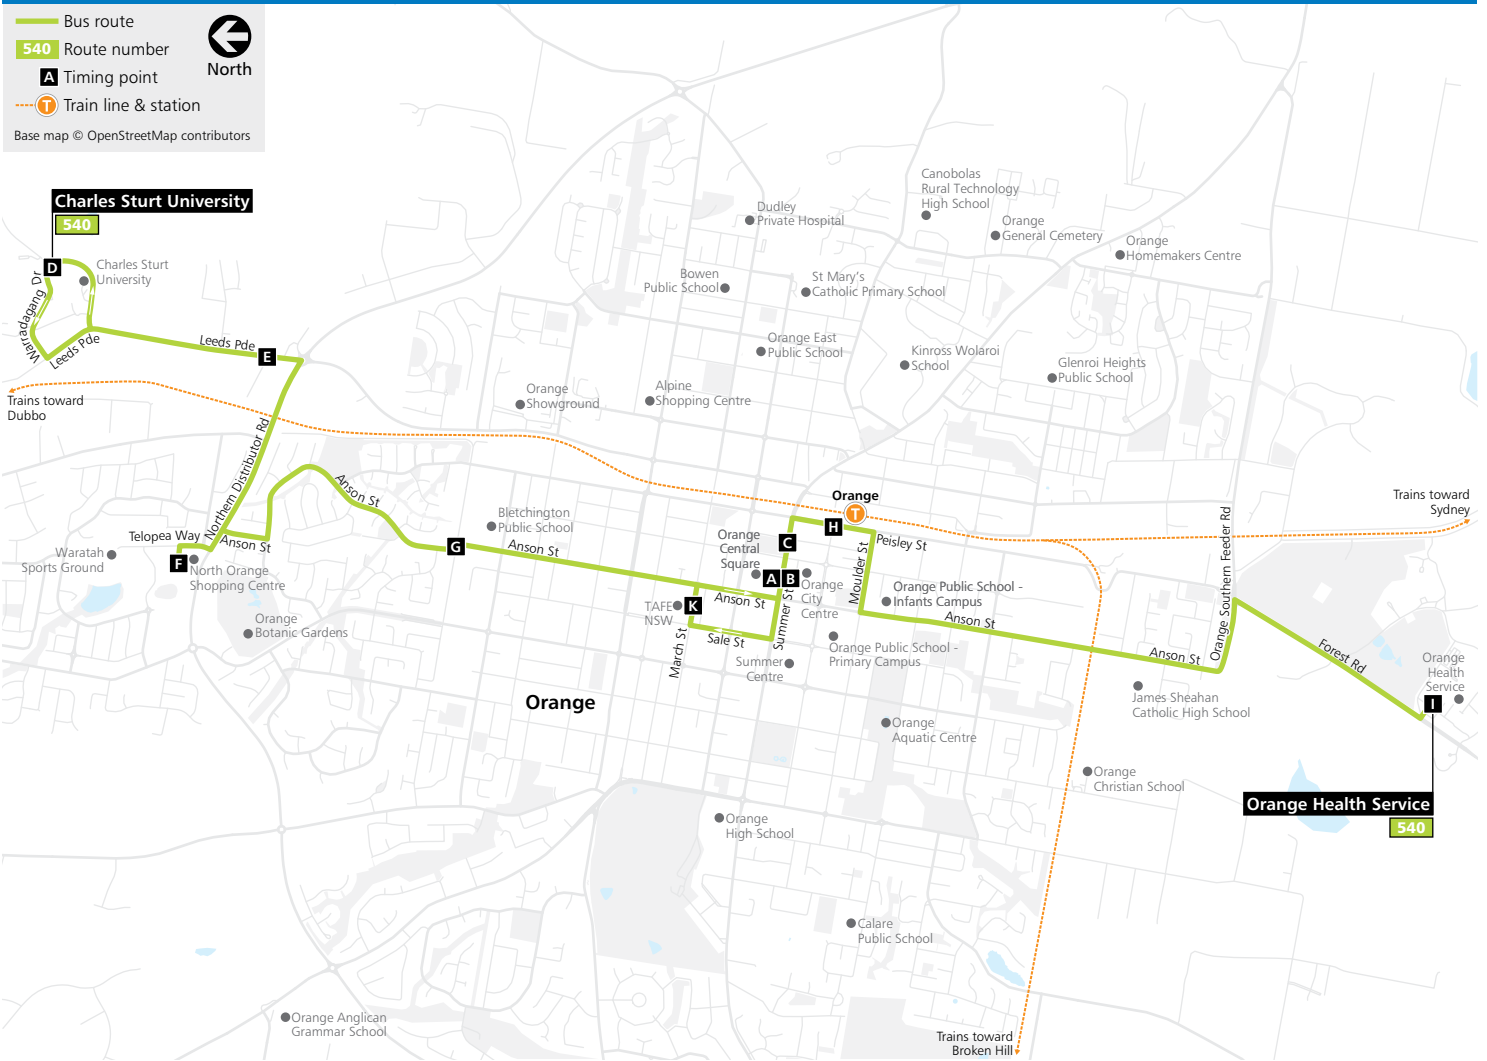

CSU to HOSPITAL Via North Orange Shops-CBD & return

Monday to Friday								
map ref	am	am	am	am	pm	pm	pm	pm
D CSU- Warradagang Drive	...	9.00	10.00	11.00	1.00	2.00	5.00	6.00
E Bunnings- opp Leeds Pde	...	9.02	10.02	11.02	1.02	2.02	5.02	6.02
F North Orange Shopping Centre- inside car park	7.48	9.05	10.05	11.05	1.05	2.05	5.05	6.05
G Anson St after Phillip St	8.00	9.10	10.10	11.10	1.10	2.10	5.10	6.10
A ORANGE CENTRAL SQUARE- Summer St	8.06	9.16	10.16	11.16	1.16	2.16	5.16	6.16
H Orange Railway Station	8.10	9.20	10.20	11.20	1.20	2.20	5.20	6.20
I ORANGE HOSPITAL- main entrance	8.18	9.28	10.28	11.28	1.28	2.28	5.28	6.28

Monday to Friday								
map ref	am	am	am	am	pm	pm	pm	pm
I ORANGE HOSPITAL- main entrance	6.12	7.12	7.52	9.32	11.32	12.32	1.32	4.42
H Peisley St before Kite- opp Railway Station	6.19	7.19	7.59	9.39	11.39	12.39	1.39	4.49
C Canobolas Hotel- Summer St	6.22	7.22	8.02	9.42	11.42	12.42	1.42	4.52
B ORANGE CITY CENTRE- Summer St	6.23	7.23	8.03	9.43	11.43	12.43	1.43	4.53
K Orange TAFE- March St	6.26	7.26	8.06	9.46	11.46	12.46	1.46	4.56
G Anson St before Phillip St	6.29	7.29	8.09	9.49	11.49	12.49	1.49	4.59
F North Orange Shopping Centre- inside car park	6.34	7.34	8.14	9.54	11.54	12.54	1.54	5.04
E Bunnings- Leeds Pde	6.37	7.37	8.17	9.57	11.57	12.57	1.57	5.07
D CSU- Warradagang Drive	6.40	7.40	8.20	10.00	12.00	1.00	2.00	5.10

Explanations

School day diversion.

Bus route map

- Bus route
- 540** Route number
- A** Timing point
- Train line & station

North

Base map © OpenStreetMap contributors

For more information visit www.orangebuslines.com.au or call (02) 6362 3197

Disclaimer: Information in this timetable is based on the latest details at the time of printing, and is subject to change without notice.

Includes accessible services
Effective from 12 September 2022
Version 1.0