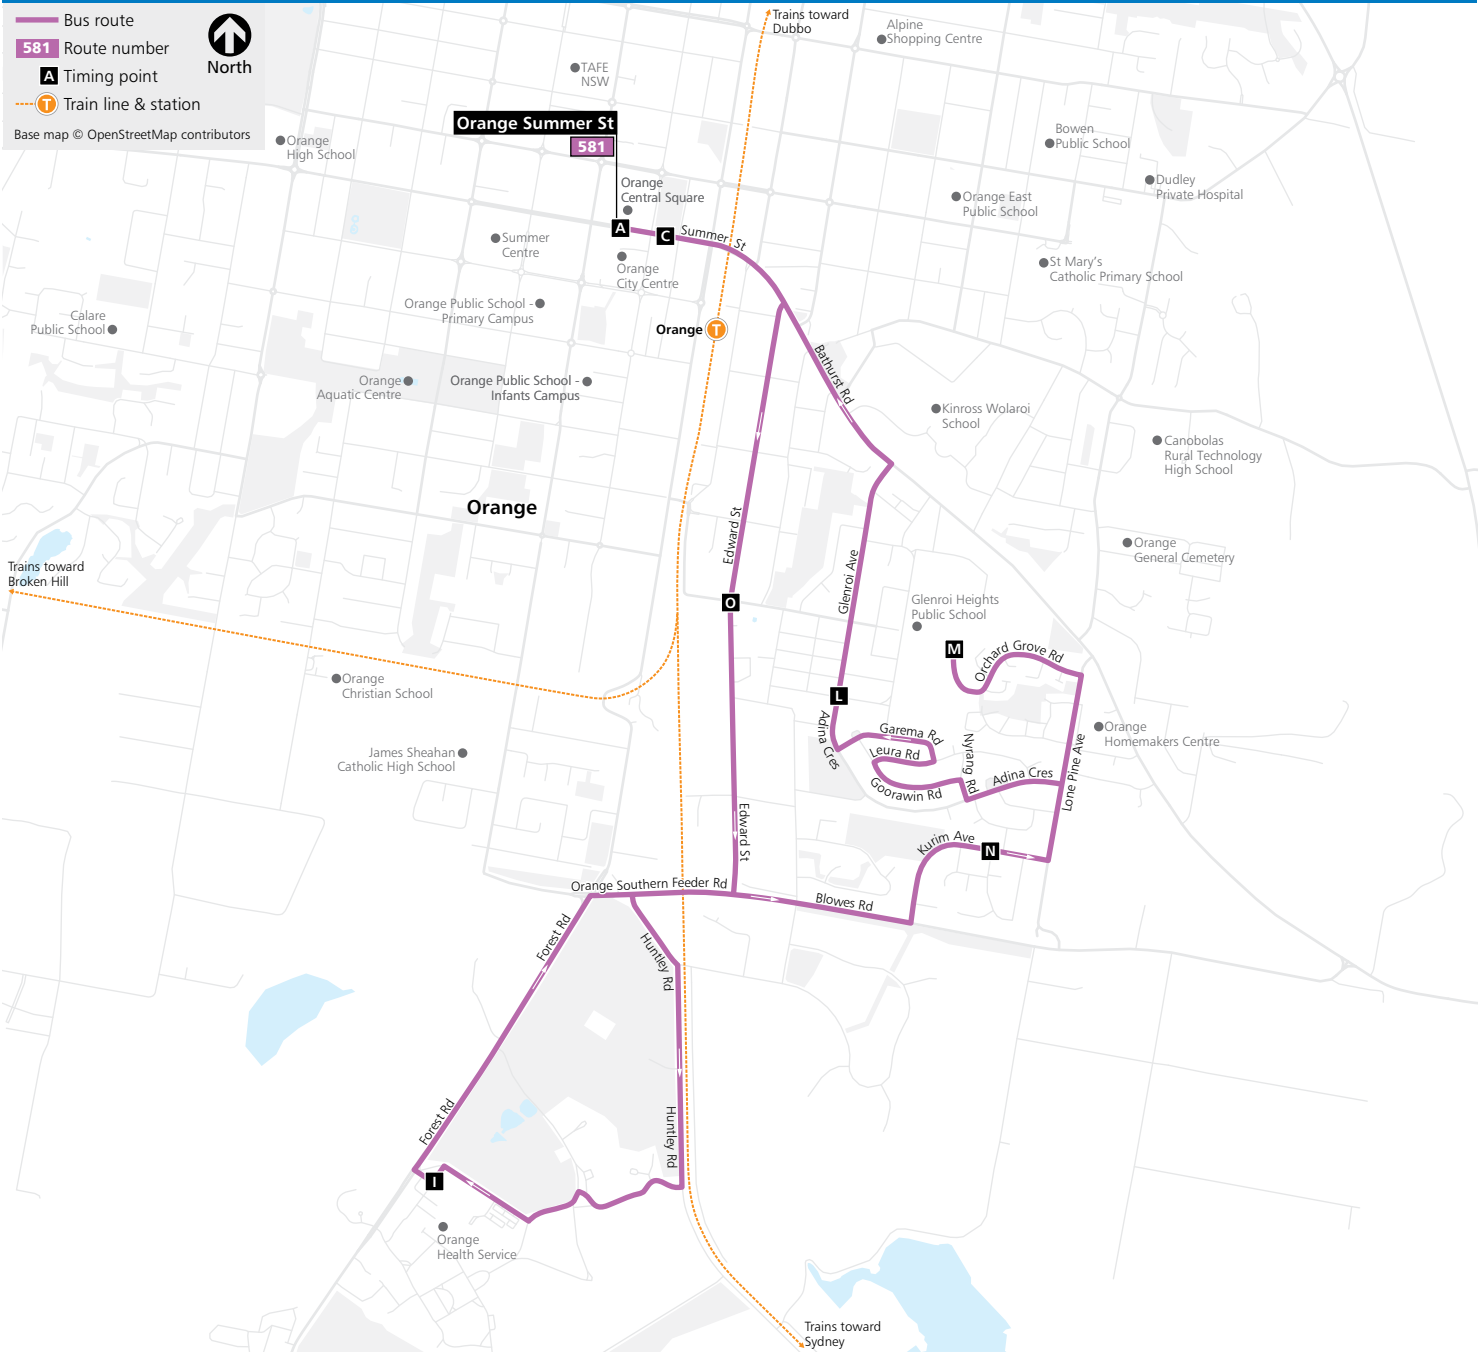

## GLENROI - ANTICLOCKWISE LOOP

map ref.	Monday to Friday									
	am	am	am	am	am	pm	pm	pm	pm	pm
<b>A</b> ORANGE CENTRAL SQUARE - Summer St	6.30	8.30	9.20	10.20	11.20	12.20	1.20	2.20	4.45	6.10
<b>O</b> Edward Street after Churchill Ave	6.35	8.35	9.25	10.25	11.25	12.25	1.25	2.25	4.50	6.15
<b>I</b> Orange Hospital- Main Entrance	6.41	8.41	9.31	10.31	11.31	12.31	1.31	...	...	...
<b>N</b> Kurim Ave opp 1st Currong Cres	6.48	8.48	9.38	10.38	11.38	12.38	1.38	2.29	4.54	6.19
<b>M</b> Orchard Grove Road (at turn around)	6.52	8.52	9.42	10.42	11.42	12.42	1.42	2.33	4.58	6.23
<b>L</b> Glenroi Ave & Brunswick St	6.58	8.58	9.48	10.48	11.48	12.48	1.48	2.39	5.04	6.29
<b>C</b> Canobolas Hotel- Summer St	7.03	9.03	9.53	10.53	11.53	12.53	1.53	2.44	5.09	6.34

Saturday					
am	am	pm	pm	pm	pm
9.00	11.00	1.00	3.00	5.10	
9.05	11.05	1.05	3.05	5.14	
9.11	...	...	...	...	
9.18	11.09	1.09	3.09	5.18	
9.22	11.13	1.13	3.13	5.22	
9.28	11.19	1.19	3.19	5.28	
9.33	11.24	1.24	3.24	5.33	

Sunday & Public Holidays		
am	pm	pm
9.00	1.00	5.00
9.05	1.05	5.05
...	...	...
9.09	1.09	5.09
9.13	1.13	5.13
9.19	1.19	5.19
9.24	1.24	5.24

## Bus route map

For more information visit  
[www.orangebuslines.com.au](http://www.orangebuslines.com.au)  
 or call (02) 6362 3197

Disclaimer: Information in this timetable is based on the latest details at the time of printing, and is subject to change without notice.