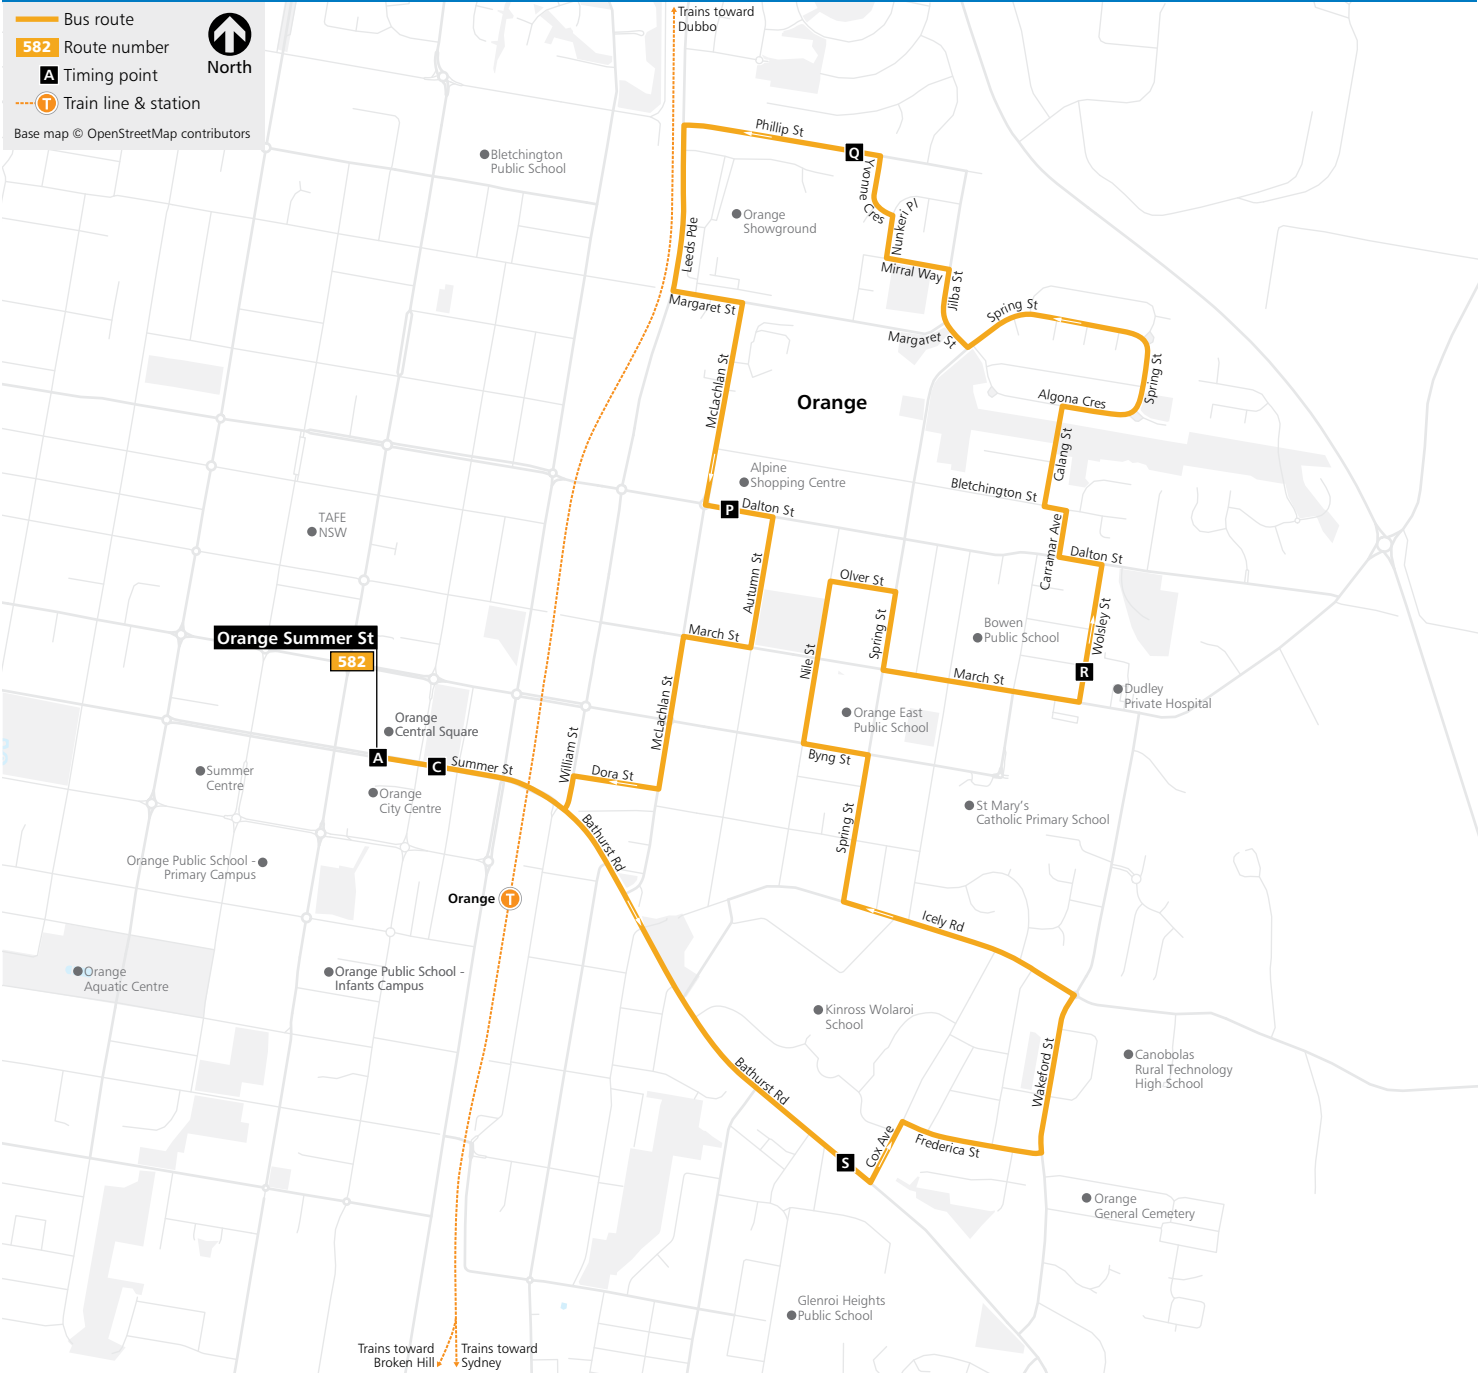

BOWEN - ANTICLOCKWISE LOOP

map ref.	Monday to Friday										Saturday					Sunday & Public Holidays			
	am	am	am	am	am	pm	pm	pm	pm	pm	pm	am	am	pm	pm	pm	am	pm	pm
A ORANGE CENTRAL SQUARE - Summer St	7.10	7.30	...	10.00	11.00	12.00	1.00	2.00	3.00	4.30	6.00	8.30	10.30	12.30	2.30	4.30	8.34	12.34	4.34
S Bathurst Road before Cox Ave	7.15	7.35	9.05	10.05	11.05	12.05	1.05	2.05	3.05	4.35	6.05	8.35	10.35	12.35	2.35	4.35	8.39	12.39	4.39
R Wolsley St opp Dudley Priv Hosp	7.22	7.42	9.12	10.12	11.12	12.12	1.12	2.12	3.12	4.42	6.12	8.42	10.42	12.42	2.42	4.42	8.45	12.45	4.46
Q Phillip after Yvonne Cres	7.28	7.48	9.18	10.18	11.18	12.18	1.18	2.18	3.18	4.48	6.18	8.48	10.48	12.48	2.48	4.48	8.51	12.51	4.52
P Alpine Shops- Dalton St	7.31	7.51	9.21	10.21	11.21	12.21	1.21	2.21	3.21	4.51	6.21	8.51	10.51	12.51	2.51	4.51	8.54	12.54	4.55
C Canobolas Hotel- Summer St	7.36	7.56	9.26	10.26	11.26	12.26	1.26	2.26	3.26	4.56	6.26	8.56	10.56	12.56	2.56	4.56	8.59	1.00	5.00

Bus route map

For more information visit
www.orangebuslines.com.au
 or call (02) 6362 3197

Disclaimer: Information in this timetable is based on the latest details at the time of printing, and is subject to change without notice.