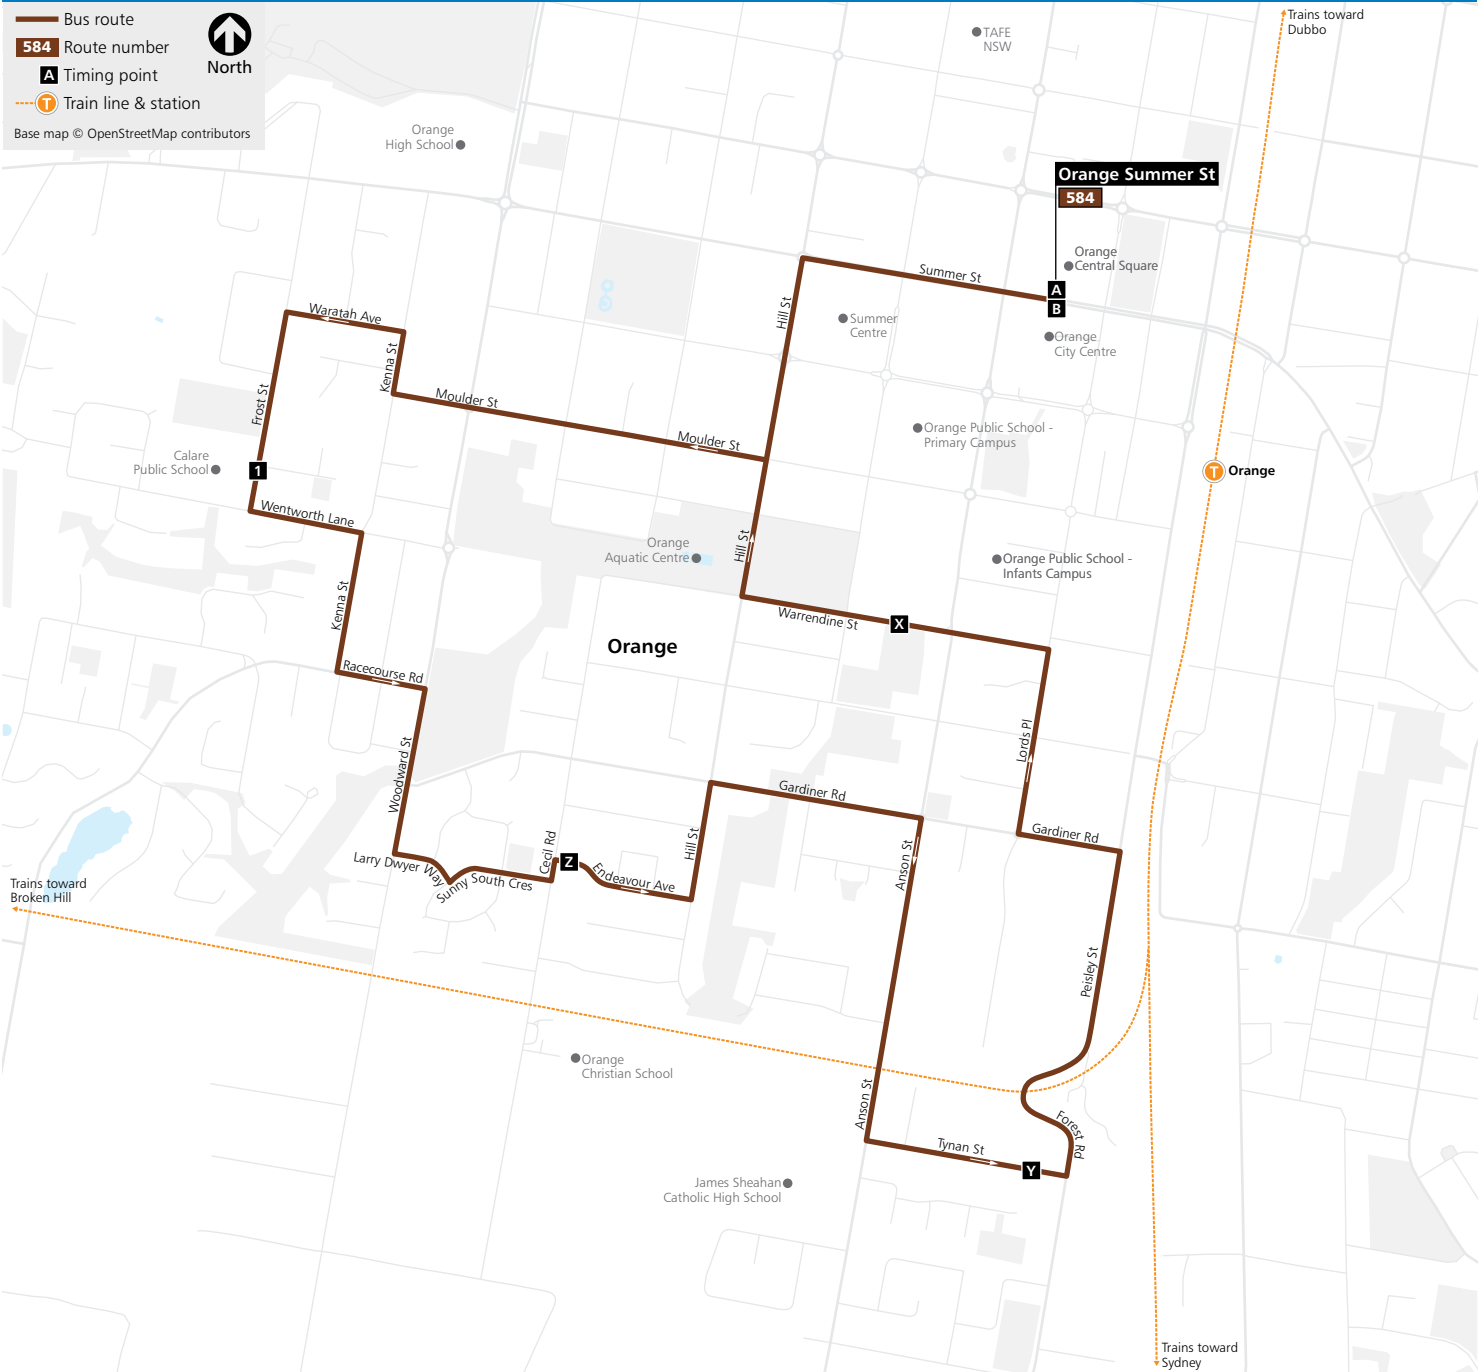

## WARRENDINE - ANTICLOCKWISE LOOP

map ref	Monday to Friday					
	pm	pm	pm	pm	pm	pm
<b>B</b> ORANGE CITY CENTRE- Summer St	12.40	1.40	2.40	4.40	5.10	5.40
<b>T</b> Opposite Calare Public School- Frost St	12.47	1.47	2.47	4.47	5.17	5.47
<b>Z</b> Endeavour Ave after Cecil Rd	12.51	1.51	2.51	4.51	5.21	5.51
<b>Y</b> Tynan Street before Forest Road	12.55	1.55	2.55	4.55	5.25	5.55
<b>X</b> Warrendine St opp Moulder Park	12.59	1.59	2.59	4.59	5.29	5.59
<b>A</b> ORANGE CENTRAL SQUARE - Summer St	1.04	2.04	3.04	5.04	5.34	6.04

Thursday & Friday	
pm	pm
6.40	7.40
6.47	7.47
6.51	7.51
6.55	7.55
6.59	7.59
7.04	8.04

Saturday					
pm	pm	pm	pm	pm	pm
12.30	1.30	2.30	3.30	4.30	5.30
12.37	1.37	2.37	3.37	4.37	5.37
12.41	1.41	2.41	3.41	4.41	5.41
12.45	1.45	2.45	3.45	4.45	5.45
12.49	1.49	2.49	3.49	4.49	5.49
12.54	1.54	2.54	3.54	4.54	5.54

### Bus route map

For more information visit  
[www.orangebuslines.com.au](http://www.orangebuslines.com.au)  
 or call (02) 6362 3197

Disclaimer: Information in this timetable is based on the latest details at the time of printing, and is subject to change without notice.