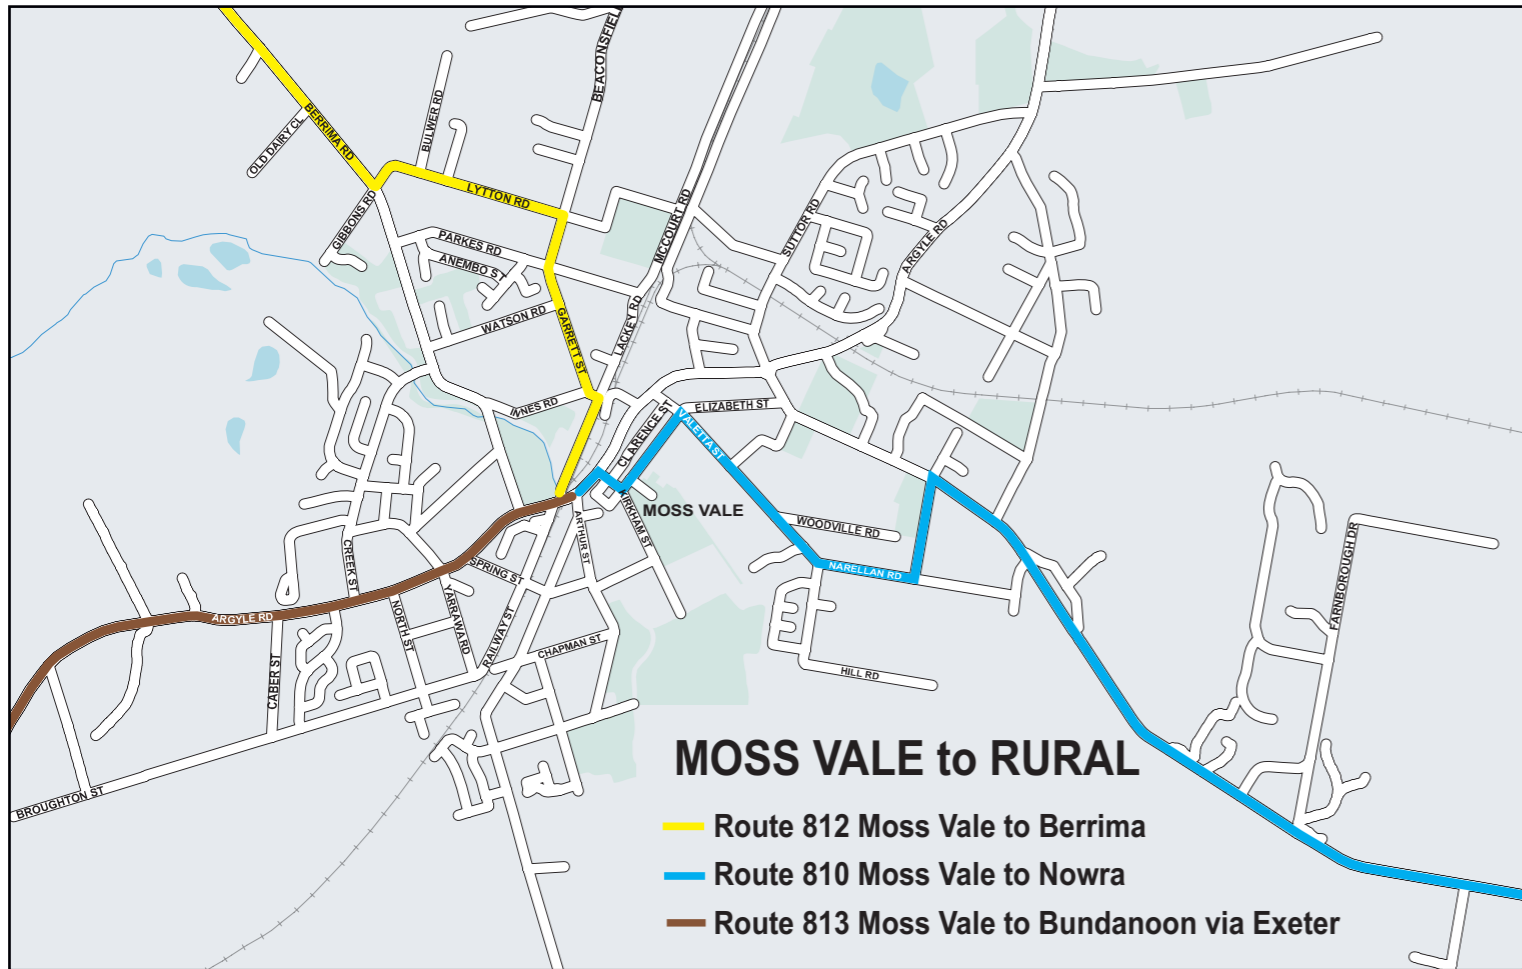

ROUTE 808 Moss Vale to Burrawang - Robertson - Kangaloon - Bowral

Monday to Friday	
	♿
	AM
BOOLWEY STREET- Terminus	8.50
Kangaloon & Boardman Roads	
Kangaloon Rd & Sproules Lane	
Kangaloon & Sheepwash Roads	
Kangaloon Hall	
MOSS VALE COURTHOUSE- Argyle St	9.33
Moss Vale High School- Young Road	9.37
Illawarra Hwy & Church Rd	9.38
Illawarra Hwy & Farnborough Drive	9.40
Illawarra Hwy & Sheepwash Crossroads	9.45
Illawarra Hwy & Church Rd	9.47
Burrawang Main Stop	9.50
McGraths Rd & Illawarra Hwy	9.53
Robertson Main Stop- Big Spud- arrive	9.57
Robertson Main Stop- opp Big Spud- depart	10.00
Robertson Newsagency	10.03
McGraths Rd & Illawarra Hwy	10.08
Burrawang Main Stop	10.11
Illawarra Hwy & Church St	10.14
Illawarra Hwy & Sheepwash Crossroads	10.16
Kangaloon & Sheepwash Roads	10.20
Kangaloon Rd & Sproules Lane	10.23
Kangaloon & Boardman Roads	10.25
Bowral High School	10.27
Bowral Hospital	10.29
BOOLWEY STREET - TERMINUS	10.31
Illawarra Hwy & Farnborough Drive	
Moss Vale High School- Young Road	
MOSS VALE- Leighton Gardens- Set Down