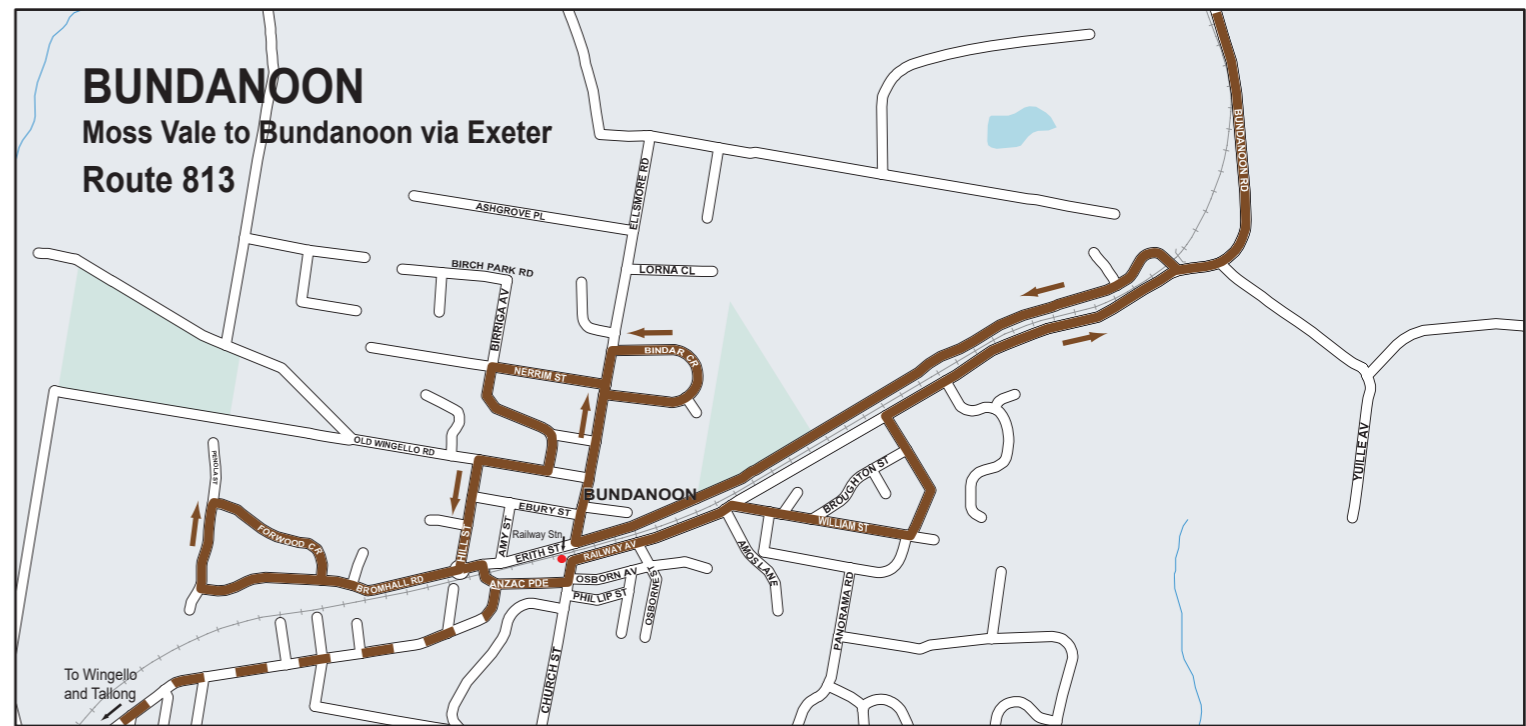

ROUTE 808 Moss Vale to Burrawang - Robertson - Kangaloon - Bowral

Monday to Friday	
	♿
	AM
BOOLWEY STREET- Terminus	8.50
Kangaloon & Boardman Roads	
Kangaloon Rd & Sproules Lane	
Kangaloon & Sheepwash Roads	
Kangaloon Hall	
MOSS VALE COURTHOUSE- Argyle St	9.33
Moss Vale High School- Young Road	9.37
Illawarra Hwy & Church Rd	9.38
Illawarra Hwy & Farnborough Drive	9.40
Illawarra Hwy & Sheepwash Crossroads	9.45
Illawarra Hwy & Church Rd	9.47
Burrawang Main Stop	9.50
McGraths Rd & Illawarra Hwy	9.53
Robertson Main Stop- Big Spud- arrive	9.57
Robertson Main Stop- opp Big Spud- depart	10.00
Robertson Newsagency	10.03
McGraths Rd & Illawarra Hwy	10.08
Burrawang Main Stop	10.11
Illawarra Hwy & Church St	10.14
Illawarra Hwy & Sheepwash Crossroads	10.16
Kangaloon & Sheepwash Roads	10.20
Kangaloon Rd & Sproules Lane	10.23
Kangaloon & Boardman Roads	10.25
Bowral High School	10.27
Bowral Hospital	10.29
BOOLWEY STREET - TERMINUS	10.31
Illawarra Hwy & Farnborough Drive	
Moss Vale High School- Young Road	
MOSS VALE- Leighton Gardens- Set Down