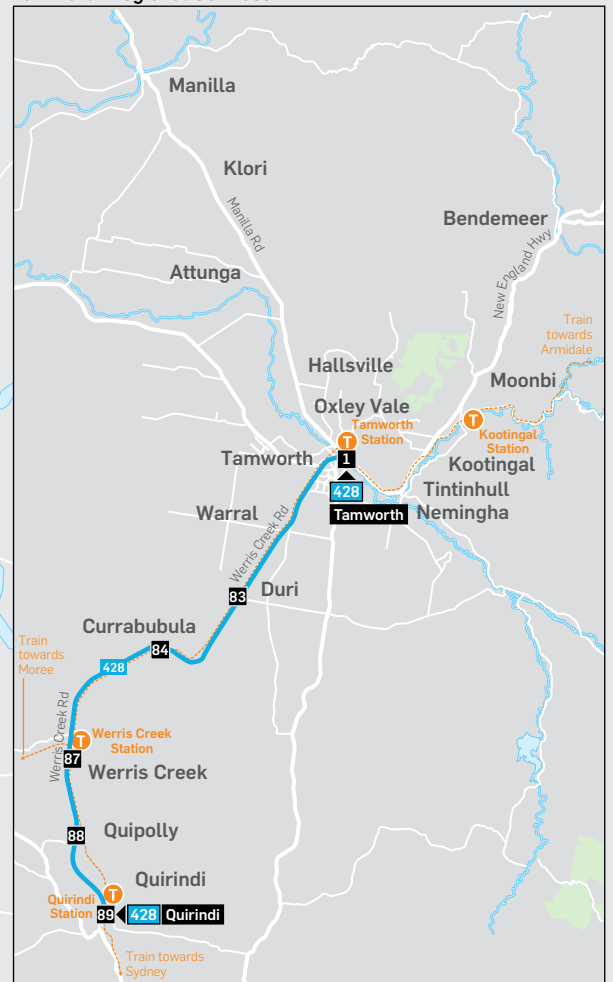

Tamworth Regional Services

North

Legend

- Bus route
- 428 Bus route number
- T Timing point
- T Train line/station