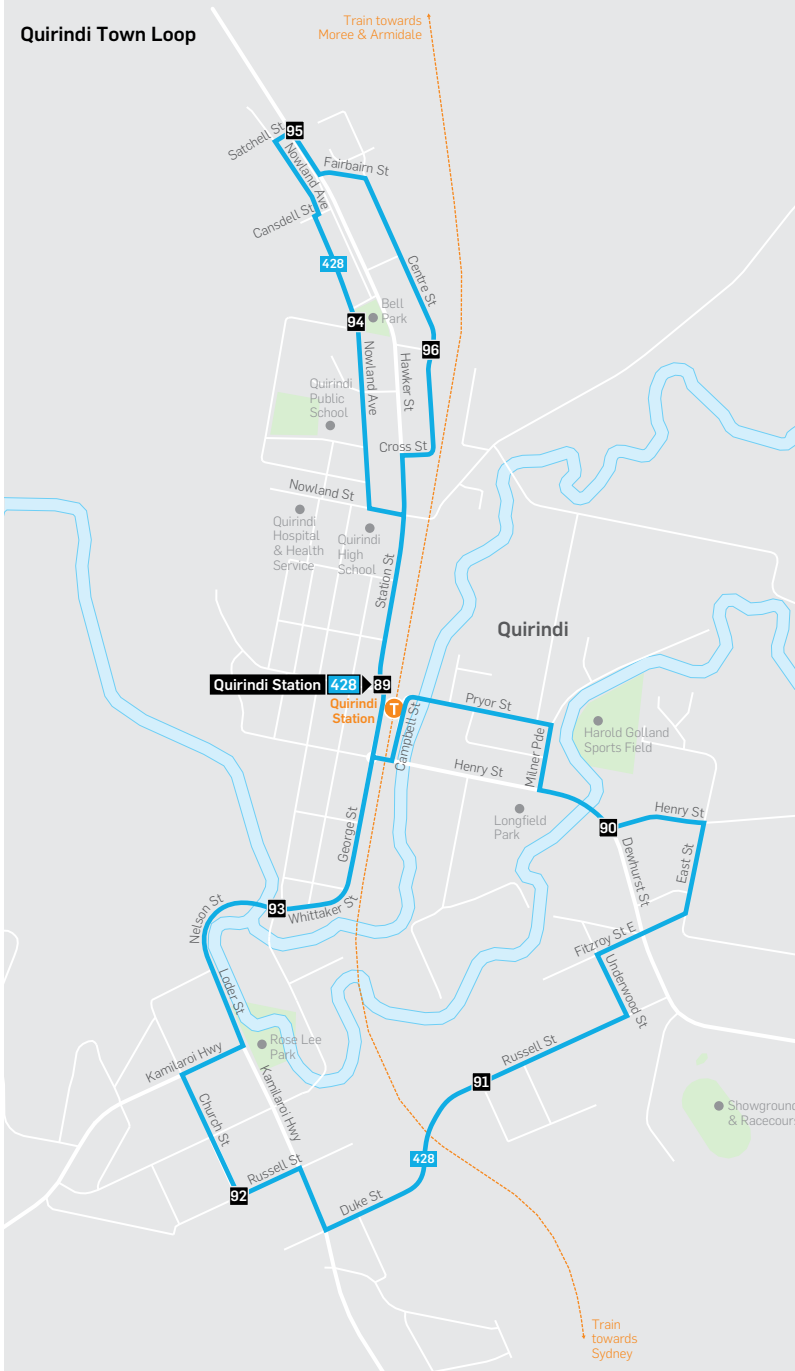

Quirindi Town Loop