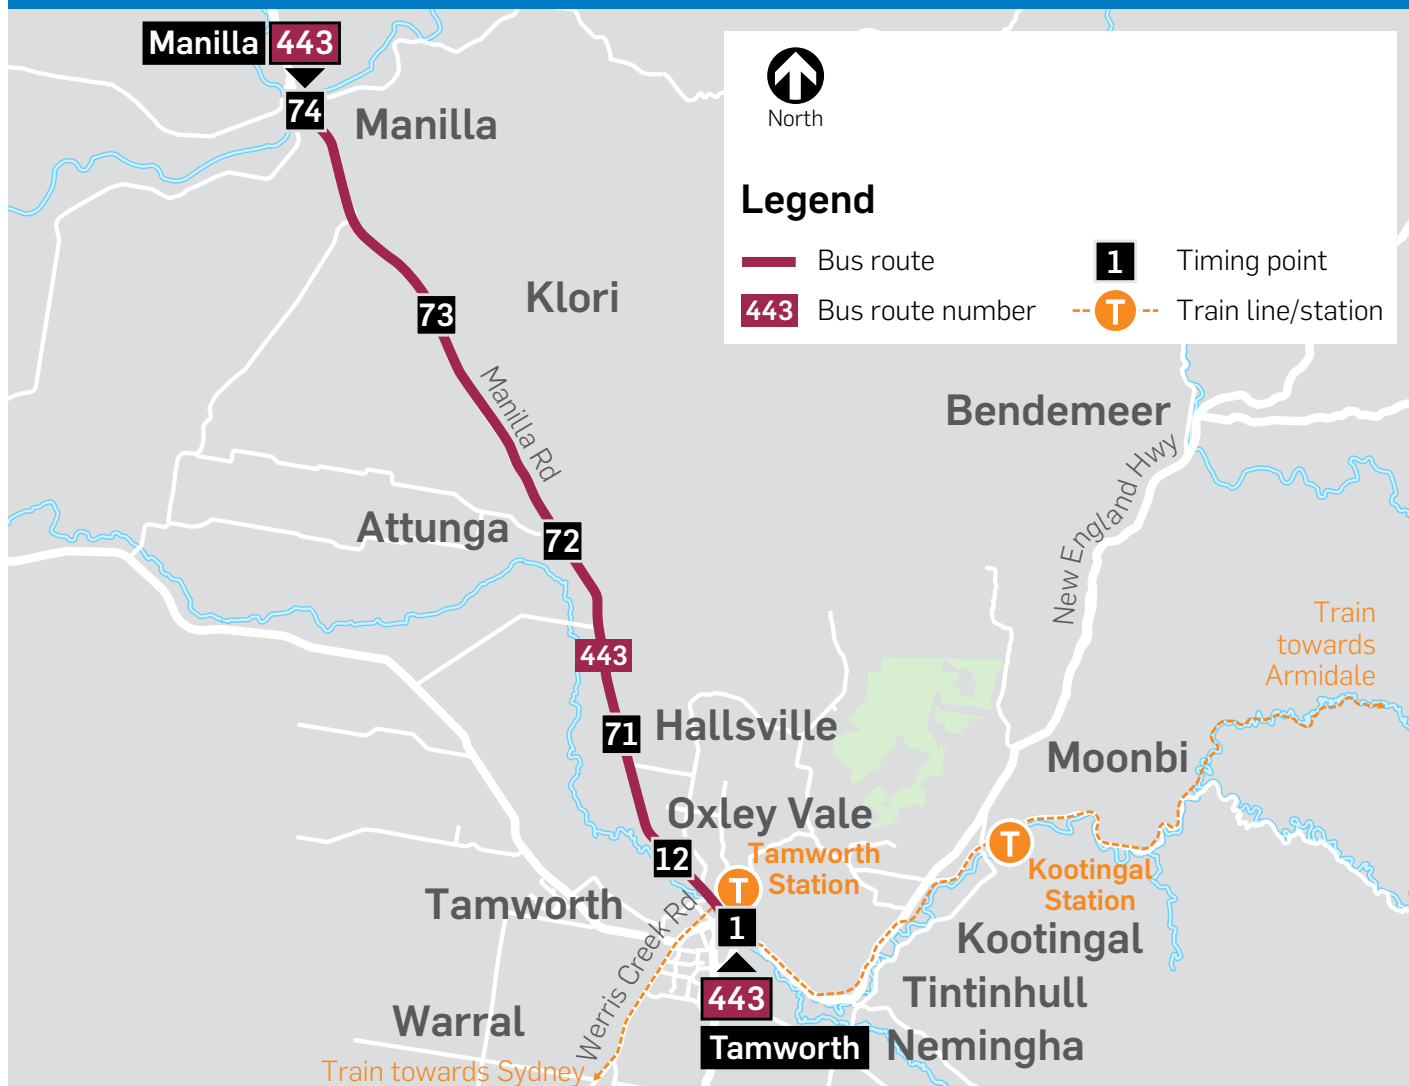

Manilla to Tamworth (& return)

| Monday to Friday | | SH | | |
|------------------|-------------------------|------|-------|--|
| map ref | | am | pm | |
| 74 | Manilla (Rotary Park) | 7.32 | 12.00 | |
| 73 | Sulcor (Tamworth Rd) | 7.43 | 12.14 | |
| 72 | Attunga (Tamworth Rd) | 7.49 | 12.19 | |
| 71 | Hallsville (Manilla Rd) | 7.59 | 12.25 | |
| 12 | Oxley Vale (Manilla Rd) | 8.04 | 12.29 | |
| 70 | Tamworth Railway Stn | 8.13 | ... | |
| 1 | Kable Ave Atrium Centre | ... | 12.39 | |
| 3 | Brisbane St (Adairs) | 8.30 | ... | |

| Monday to Friday | | | | SH |
|------------------|-------------------------|-------|------|----|
| map ref | | am | pm | |
| 4 | Brisbane St/Kable Ave | ... | 3.50 | |
| 70 | Tamworth Railway Stn | ... | 3.55 | |
| 1 | Kable Ave Atrium Centre | 11.20 | ... | |
| 12 | Oxley Vale (Manilla Rd) | 11.30 | 4.00 | |
| 71 | Hallsville (Manilla Rd) | 11.34 | 4.05 | |
| 72 | Attunga (Tamworth Rd) | 11.40 | 4.13 | |
| 73 | Sulcor (Tamworth Rd) | 11.45 | 4.18 | |
| 74 | Manilla (Rotary Park) | 11.58 | 4.34 | |

SH Operates with a wheelchair accessible bus in School Holidays

BUS ROUTE MAP

For more information visit
www.tamworthbuslines.com.au
 or call (02) 6762 3999

Disclaimer: Information in this timetable is based on the latest details at the time of printing, and is subject to change without notice.