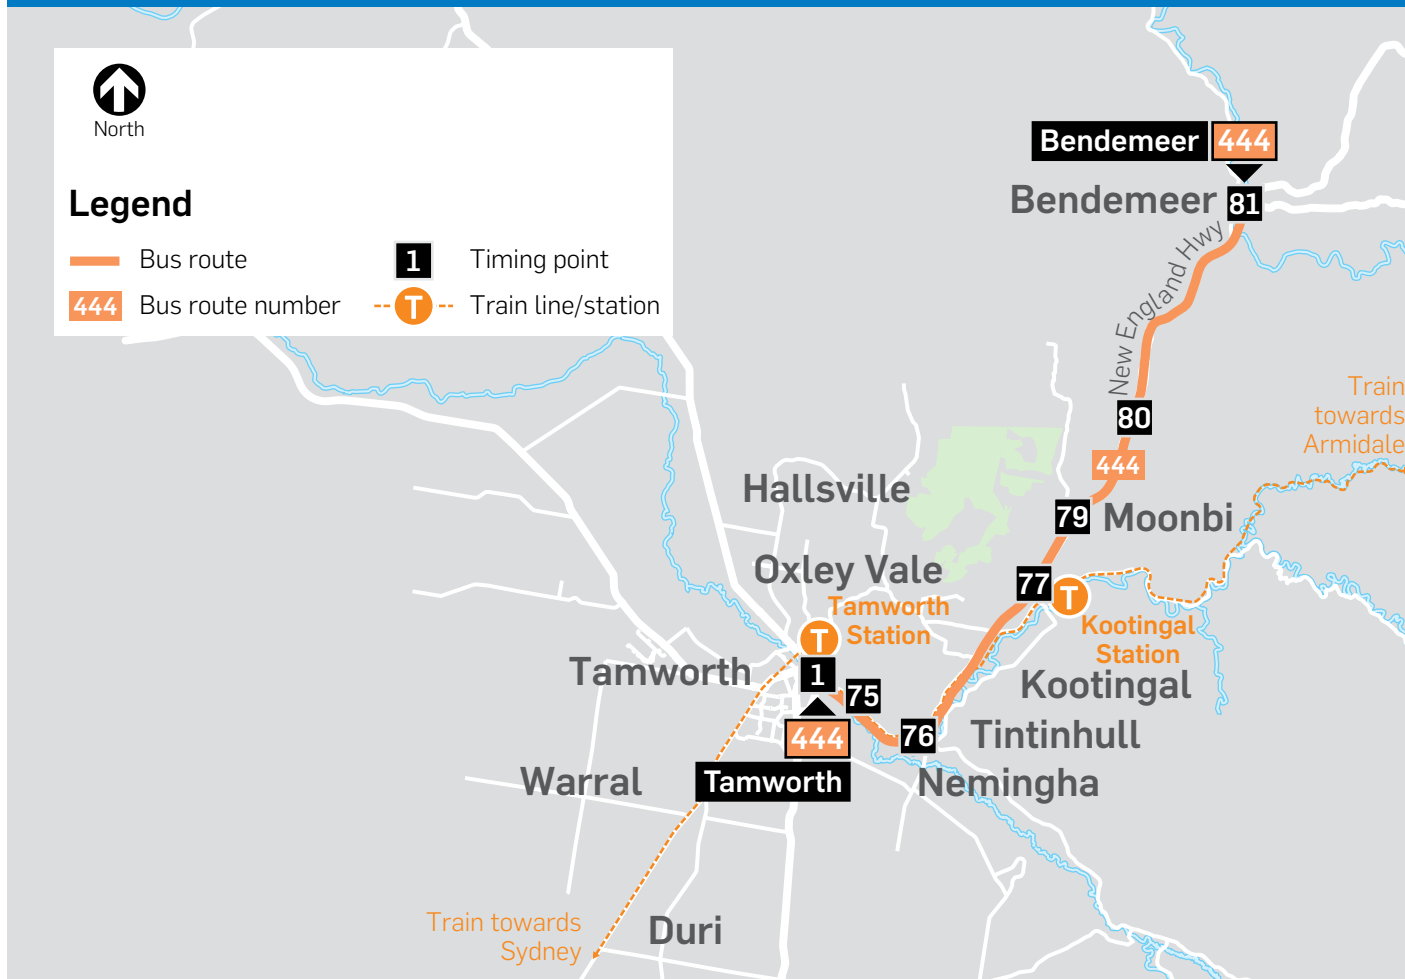

Bendemeer to Tamworth

Monday to Friday				Saturday	
map ref	SH			am	am
81	Caroline St Bus Stop	7.22	10.35	2.03	...
80	Moonbi Lookout	7.37	10.47	2.15	...
79	Moonbi New Eng. Hwy	7.38	10.52	2.20	8.00
78	New Eng. Hwy / Denman Ave	7.42	10.55	2.23	8.03
77	Kootingal Denman Ave Shops	7.43	10.57	2.25	8.05
76	Nemingha New Eng. Hwy	7.57	11.06	2.34	8.10
75	Tiki Street New Eng. Hwy	8.00	11.09	2.37	8.13
70	Tamworth Railway Stn	8.13
1	Kable Ave Atrium Centre	...	11.18	2.44	8.20

Tamworth to Bendemeer

Monday to Friday				Saturday	
map ref	SH			pm	pm
4	Brisbane St/Kable Ave	3.50	...
70	Tamworth Railway Stn	3.55	...
1	Kable Ave Atrium Centre	9.50	1.20	...	12.45
2	White Street Stand	9.52	1.22	...	12.47
75	Tiki Street New Eng. Hwy	9.55	1.25	4.00	12.50
76	Nemingha New Eng. Hwy	10.00	1.30	4.13	12.55
77	Kootingal Denman Ave Shops	10.10	1.40	...	1.05
78	Denman Ave / New Eng. Hwy	10.12	1.42	4.19	1.07
79	Moonbi New Eng. Hwy	10.15	1.45	4.22	1.10
80	Moonbi Lookout	10.21	1.51	4.33	...
81	Caroline St Bus Stop	10.33	2.03	4.49	...

Explanations

SH Operates with a wheelchair accessible bus in School Holidays

BUS ROUTE MAP

For more information visit
www.tamworthbuslines.com.au
 or call (02) 6762 3999

Disclaimer: Information in this timetable is based on the latest details at the time of printing, and is subject to change without notice.