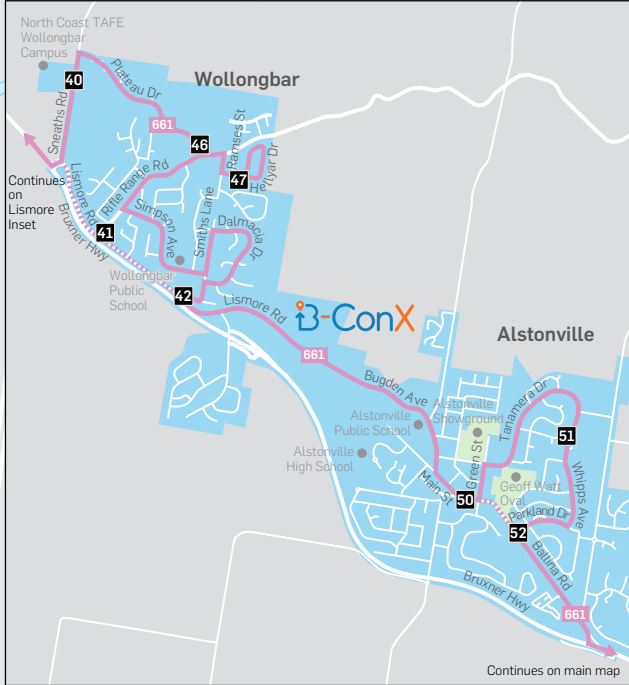

B Ballina bus network map

For more information visit www.ballinabuslines.com.au or call (02) 6686 3666

Alstonville Inset

Lismore Inset

Bus Route Legend

- 661** BALLINA to LISMORE via Alstonville & Wollongbar
- 668** WEST BALLINA & BALLINA HOSPITAL
- 669** EAST BALLINA & CROWLEY VILLAGE

- North
- Bus route
- 661 Route number
- 669 Route number
- Timing point
- 661 B-ConX revised route
- B-ConX service area extension from 1 April 2021
- B-ConX existing service area

Disclaimer: Information in this timetable is based on the latest details at the time of printing, and is subject to change without notice.