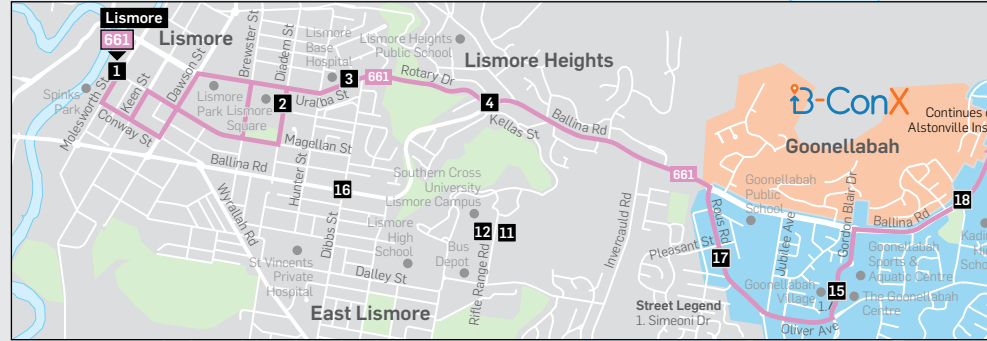

B Ballina bus network map

For more information visit www.ballinabuslines.com.au or call (02) 6686 3666

Alstonville Inset

Lismore Inset

Bus Route Legend

- 661** BALLINA to LISMORE via Alstonville & Wollongbar
- 668** WEST BALLINA & BALLINA HOSPITAL
- 669** EAST BALLINA & CROWLEY VILLAGE

- North
- Bus route
- 661 Route number
- 669 Route number
- Timing point
- 661 B-ConX revised route
- B-ConX service area extension from 1 April 2021
- B-ConX existing service area

Disclaimer: Information in this timetable is based on the latest details at the time of printing, and is subject to change without notice.