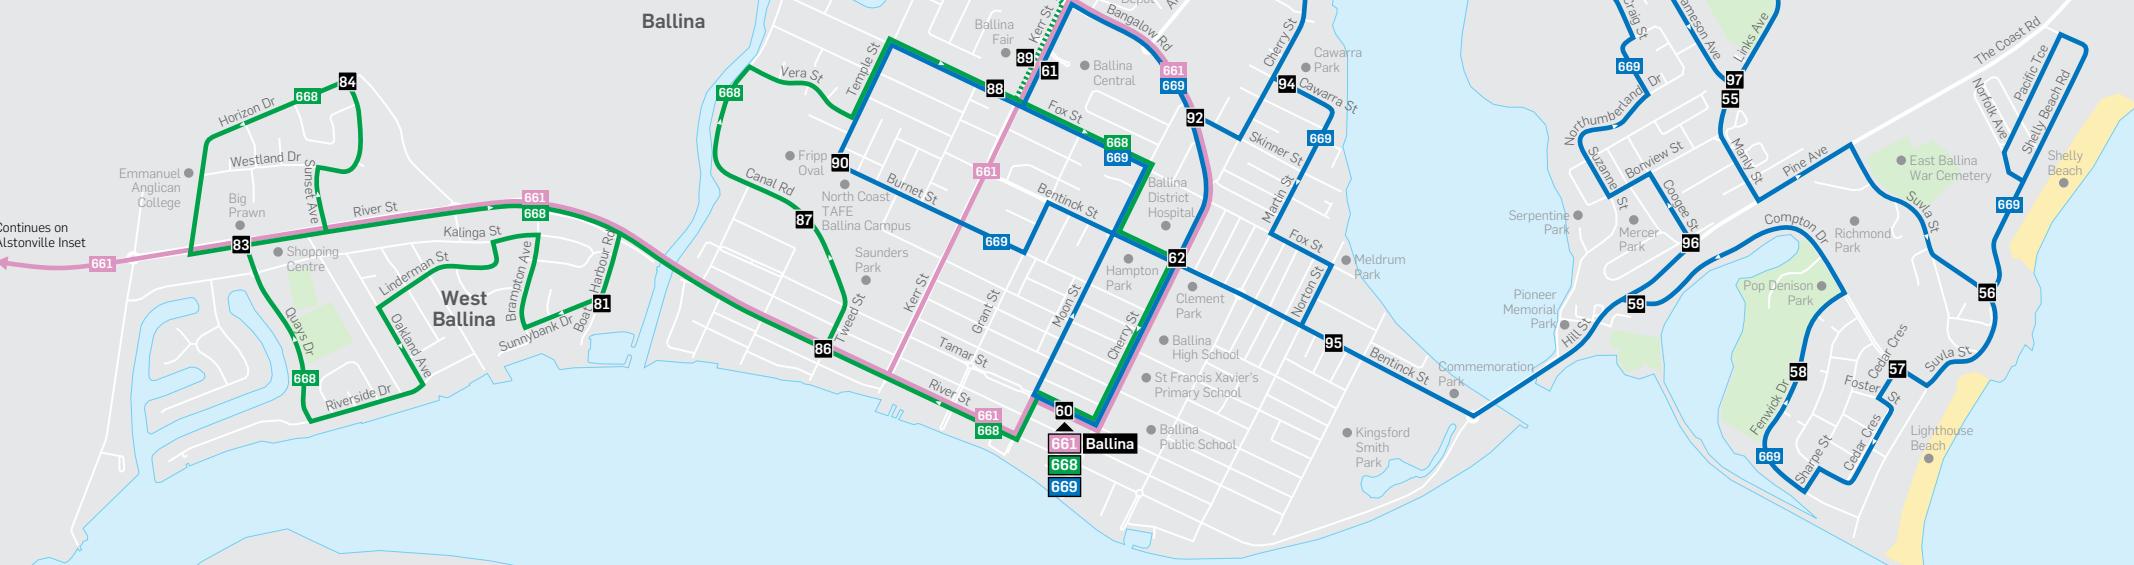

B Ballina bus network map

For more information visit www.ballinabuslines.com.au or call (02) 6686 3666

Alstonville Inset

Lismore Inset

Bus Route Legend

- 661** BALLINA to LISMORE via Alstonville & Wollongbar
- 668** WEST BALLINA & BALLINA HOSPITAL
- 669** EAST BALLINA & CROWLEY VILLAGE

- North
- Bus route
- 661 Route number
- 669 Route number
- Timing point
- 661 B-ConX revised route
- B-ConX service area extension from 1 April 2021
- B-ConX existing service area

Disclaimer: Information in this timetable is based on the latest details at the time of printing, and is subject to change without notice.