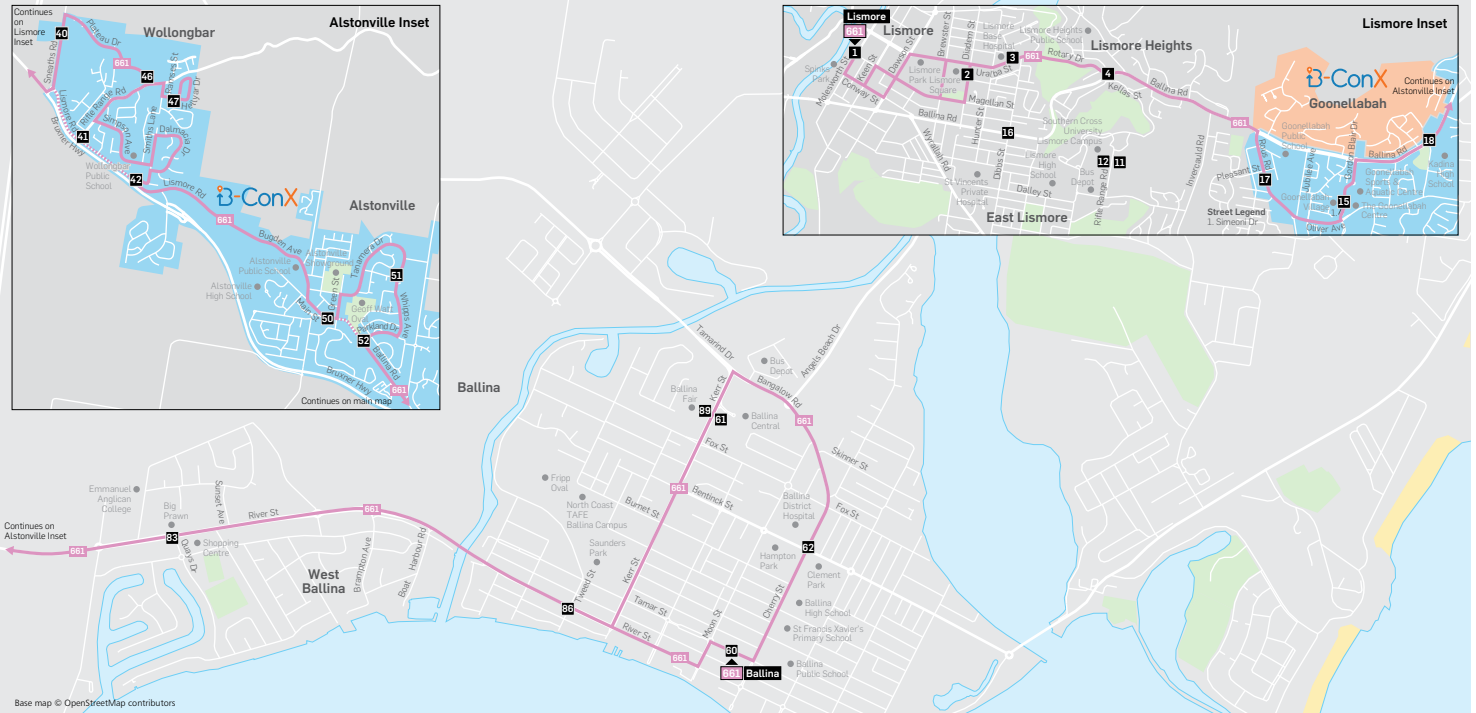

Explanations

School day diversion.

* Pick up only.

Bus route map

Base map © OpenStreetMap contributors
North
Bus route
Route number
Timing point
661 B-ConX revised route
B-ConX service area extension from 1 April 2021
B-ConX existing service area