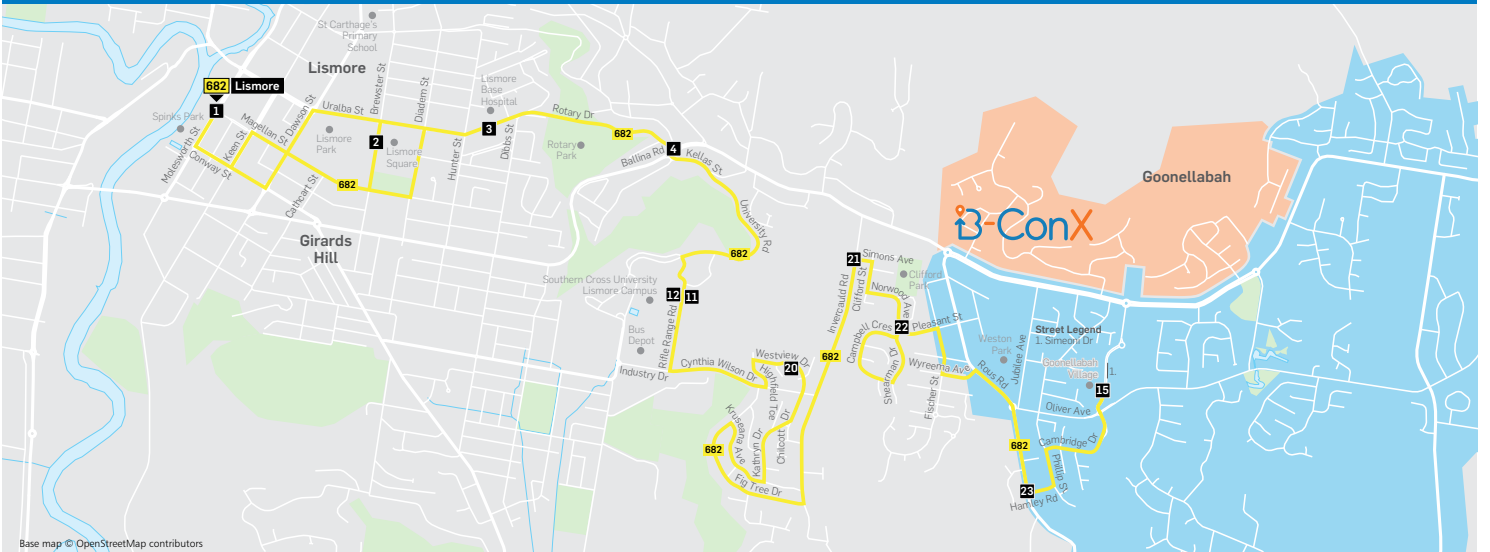

Bus route map

Base map © OpenStreetMap contributors
North
Bus route
1 Timing point
B-ConX service area extension from 1 April 2021
B-ConX existing service area
682 Route number