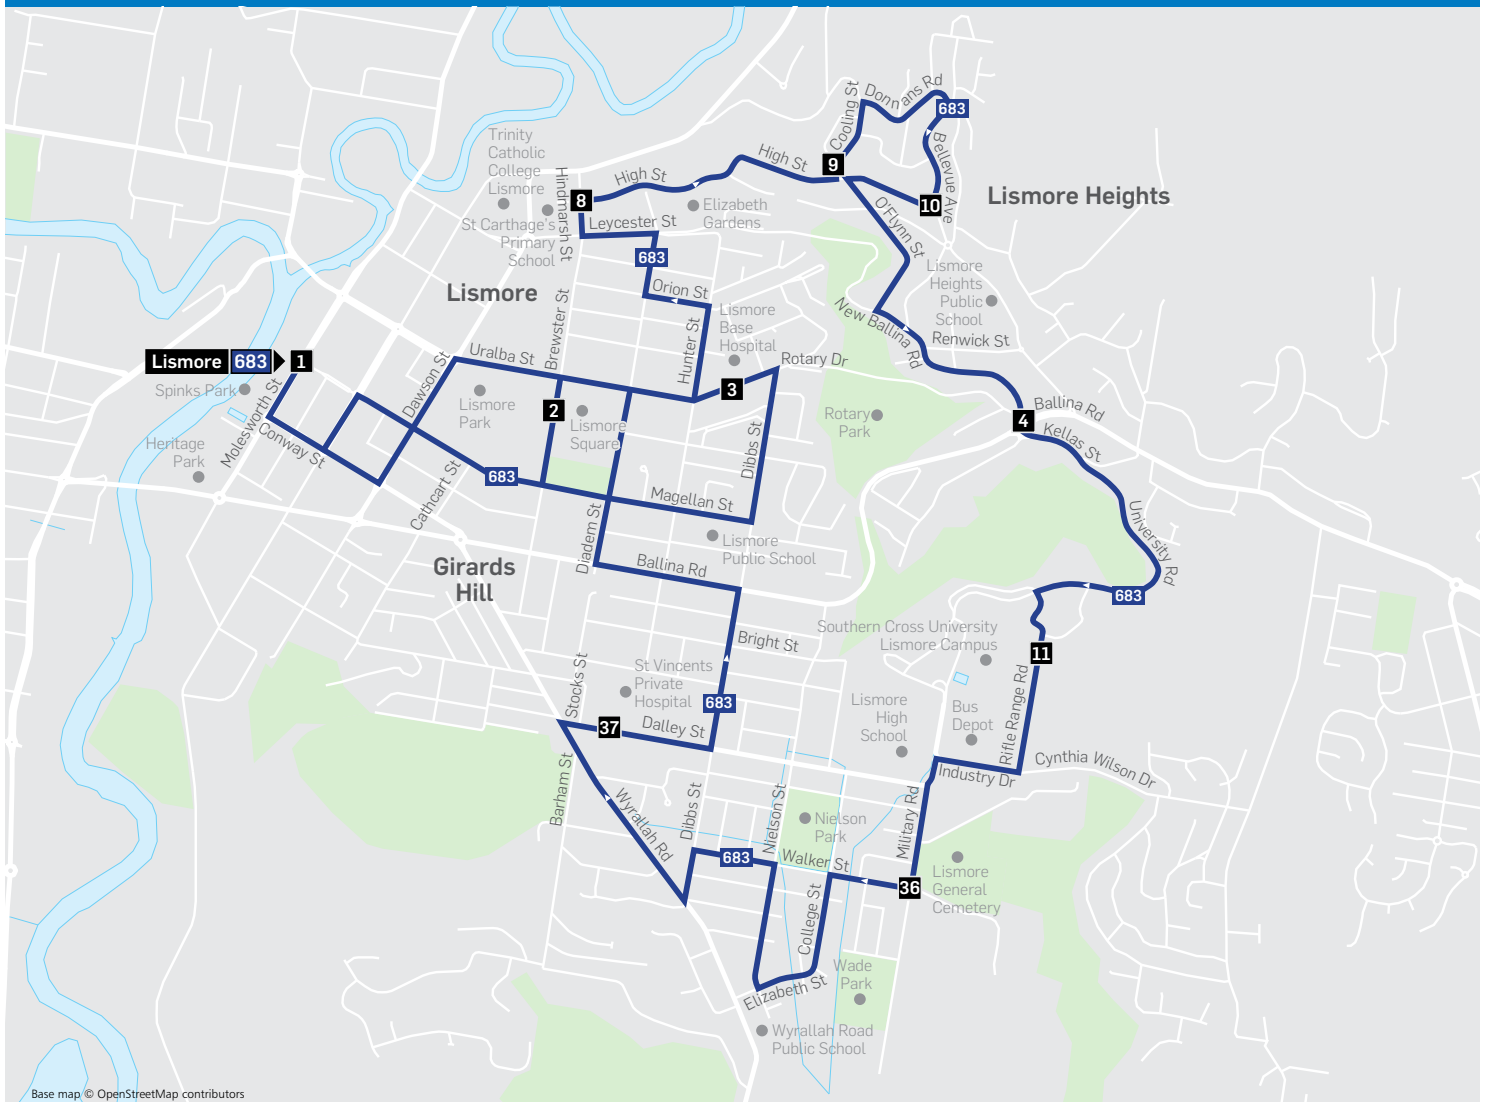

Sunday & Public Holidays			
map ref		am	am	pm	pm
1	Lismore Transit Centre	9.10	11.10	3.10	5.15
2	Lismore Square	9.15	11.15	3.15	5.20
3	Base Hospital (Hunter St)	9.18	11.18	3.18	5.22
4	Ballina Rd/Kellas St	9.20	11.20	3.20	5.24
9	High St/Cooling St	9.22	11.22	3.22	5.26
10	Bellevue Ave/High St	9.24	11.24	3.24	5.27
11	Southern Cross Uni	9.27	11.27	3.27	5.30
36	Military Rd/Walker St	9.29	11.29	3.29	5.32
37	St Vincents Hosp-Dalley St	9.32	11.32	3.32	5.35
3	Base Hosp opp in Uralba St	9.39	11.39	3.39	5.41
2	Lismore Square	9.46	11.46	3.46	5.47
1	Lismore Transit Centre	9.48	11.48	3.48	5.49
1	Lismore Transit Centre	9.51	11.51	3.51	5.51

Bus route map

Base map © OpenStreetMap contributors

North
Bus route
1 Timing point
683 Route number

For more information visit
www.nrbuslines.com.au
or call (02) 6626 1499

Disclaimer: Information in this timetable is based on the latest details at the time of printing, and is subject to change without notice.

Includes accessible services
Effective from 16 January 2023
Version 1.0