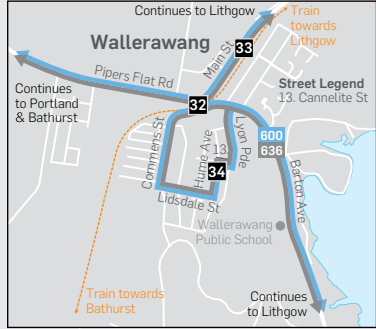

Lithgow Bus Guide

Your comprehensive guide to bus services operating in Lithgow linking:

- > Littleton
- > Lithgow Hospital
- > Bowenfels
- > Coerwull
- > McKellars Park
- > Oakey Park
- > Vale of Clwydd
- > Portland
- > Bathurst

500 | VALE of CLWYDD via Hill Street

Monday to Friday							Saturday		
map ref	am	am	am	pm	pm	pm	am	am	pm
 Train Arrives from Sydney	...	9.08	11.05	1.05	(3.05)	5.05	...	11.10	1.10
4 Lithgow Valley Plaza- Bus Shed inside Car Park	...	9.31	11.36	1.51	4.46	5.20	8.25	11.09	1.10
3 Opp Library- Main Street	...	9.34	11.40	1.55	4.50	5.24	8.29	11.13	1.14
2 Lithgow Railway- Main Street at Arcade	...	9.35	11.41	1.56	4.51	5.25	8.30	11.14	1.15
1 Opp Court House Hotel- Main Street	...	9.36	11.42	1.57	4.52	5.26	8.31	11.15	1.16
26 Chifley Road/Hartley Valley Road	7.05	9.41	11.47	2.02	4.57	5.31	8.36	11.19	1.21
27 Hartley Valley Road/Mort Street	7.06#	9.42#	11.48	2.03#	4.58	5.32#	8.37#	11.20#	1.22#
28 Johnson/Whitton Streets	7.09	9.45	11.51	2.06	5.01	5.35	8.40	11.23	1.25
29 Cooinda Homes	7.12	9.48	11.54	2.09	5.04	5.38	8.43	11.25	1.28
4 Lithgow Valley Plaza- Bus Shed inside Car Park	...	9.52	11.58	2.13	5.08	5.42	8.47	11.28	1.32
3 Opp Library- Main Street	7.17	9.56	12.02	2.17	5.12	5.46	8.51	11.31	1.36
2 Lithgow Railway- Main Street at Arcade	7.18	9.57	12.03	2.18	5.13	5.47	8.52	11.32	1.37
1 Opp Court House Hotel- Main Street	7.19	9.58	12.04	2.19	5.14	5.48	8.53	11.33	1.38
 Train to Sydney- Departs	7.25	...	(1.25)	(3.25)	5.33	...	(9.37)	11.37	(1.37)

School services

The School Student Transport Scheme (SSTS) is run by Transport for NSW in conjunction with schools and transport companies to enable eligible students to travel to and from school at no cost to the parents or guardians. Eligibility criteria apply.

Wallerawang Inset

Portland Inset

Marrangaroo Fields Inset

Legend

- Bus route
- Bus route number
- Timing point
- Train line/station

South Bowenfels