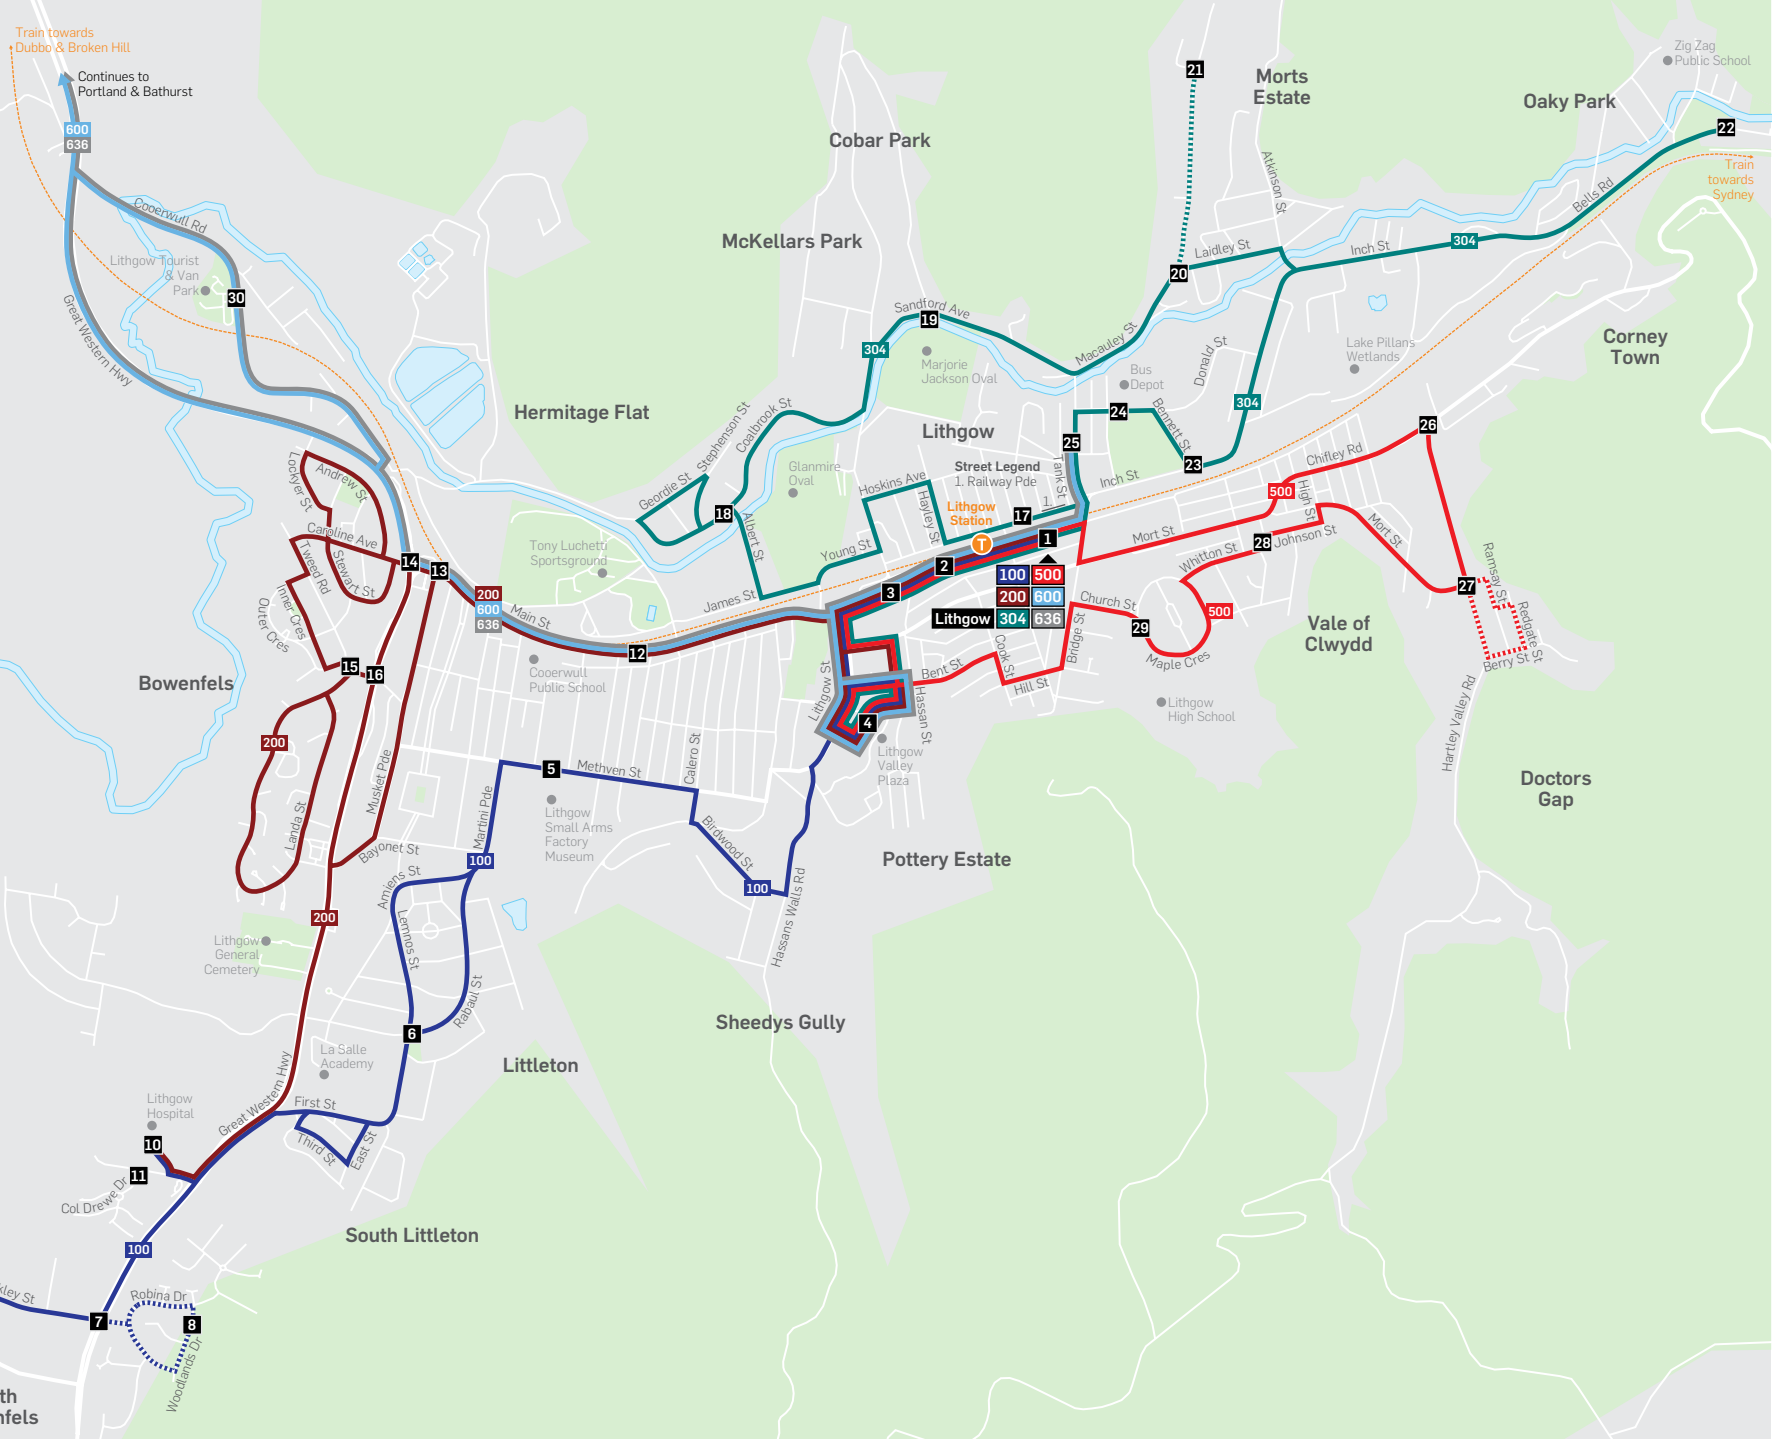

- Go to the route map in this timetable and find the two timing points your bus stop is located between.
- Then find these two timing points on the timetable.
- Your bus is scheduled to arrive between the times shown for these points. Please arrive at your bus stop before your bus is scheduled.

Explanations

Operates via Ramsay- Redgate & Berry Streets.

See other side for Routes
 600, 636 & bus route map →

Your ticketing options

Fares and sections

Bus routes are broken into sections, so you only pay for the distance you travel. Tickets are based on these sections.

- All day travel, without needing to pay for another ticket.
- Free transfers between RED ticket bus operators.

How to use this timetable

- Go to the route map in this timetable and find the two timing points your bus stop is located between.
- Then find these two timing points on the timetable.
- Your bus is scheduled to arrive between the times shown for these points. Please arrive at your bus stop before your bus is scheduled.

Wallerawang Inset

Portland Inset

Marrangaroo Fields Inset

Legend

- Bus route
- Bus route number
- Timing point
- Train line/station

South Bowenfels