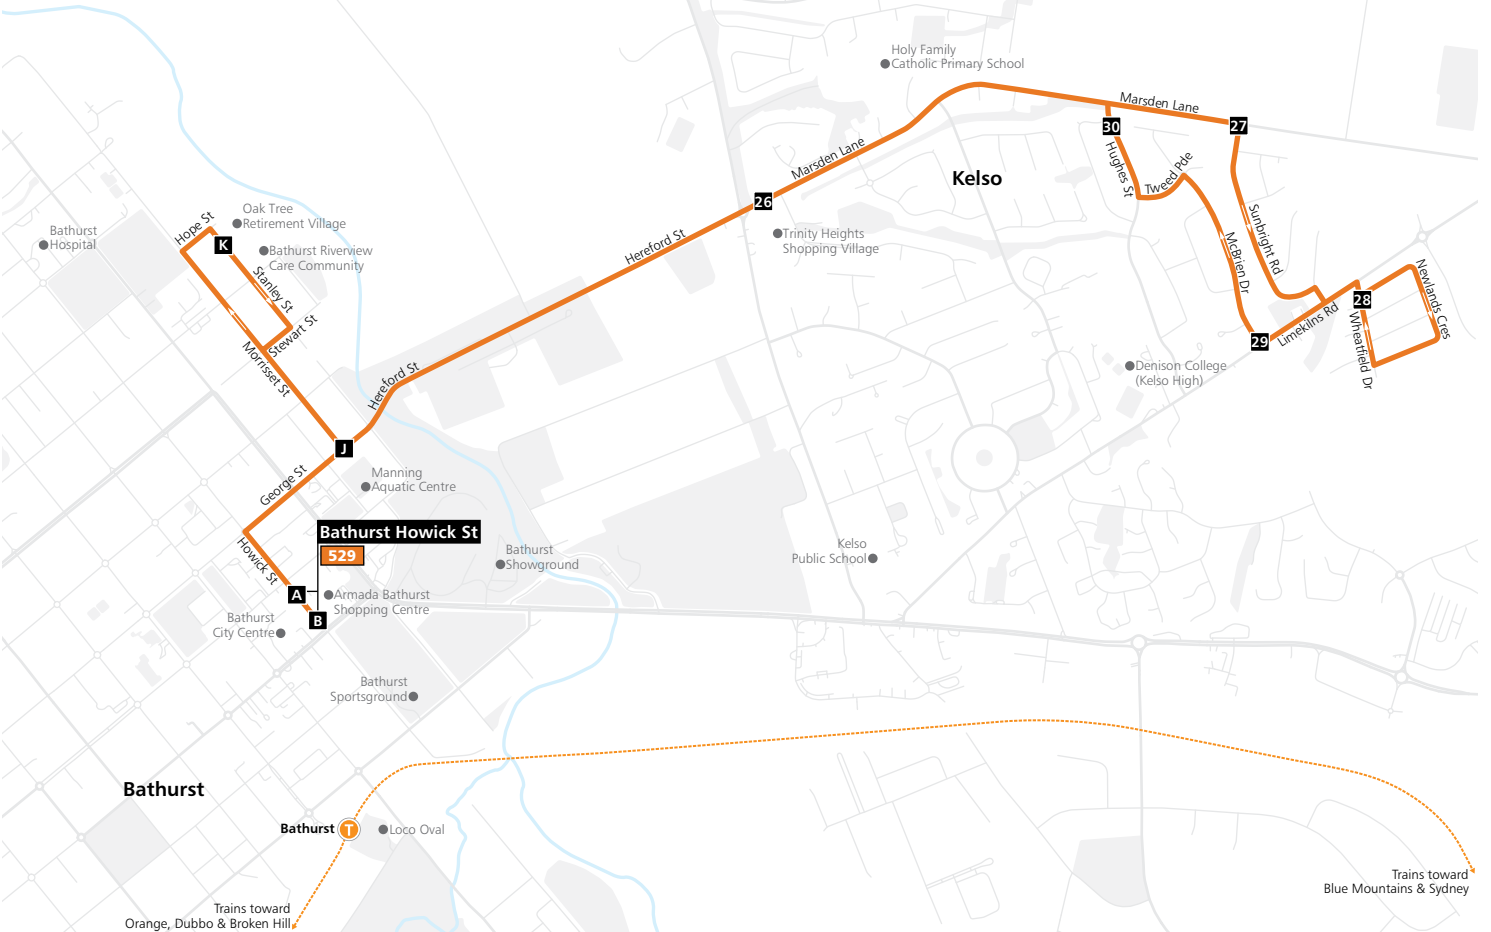

BATHURST to KELSO (& return) via Oak Tree

Monday to Friday							Saturday				
map ref	am	am	pm	pm	pm	pm	am	am	pm	pm	pm
A Bathurst City- Acropole- Howick St Stand A	9.00	11.15	1.15	3.10	4.25	5.00	8.55	10.55	12.55	2.55	4.55
J George Street before Morrisset Street	9.05	11.20	1.20	3.15	4.30	5.05	9.00	11.00	1.00	3.00	5.00
K Oak Tree Retirement Village- Stanley Street	9.08	11.23	1.23	3.18	4.33	...	9.03	11.03	1.03	3.03	5.03
26 Trinity Shops- Marsden Lane after Gilmour St	9.11	11.26	1.26	3.21	4.36	5.08	9.06	11.06	1.06	3.06	5.06
27 Sunbright Road after Marsden Lane	9.14	11.29	1.29	3.24	4.39	5.11	9.08	11.08	1.08	3.08	5.08
28 Wheatfield Drive after Limekilns Road	5.14
29 McBrien Drive before Kerr Place	5.16
30 KELSO EAST- Hughes Street at Marsden Lane	C5.20

Monday to Friday							Saturday				
map ref	am	am	pm	pm	pm	pm	am	am	pm	pm	pm
27 KELSO EAST- Marsden Lane at Sunbright Rd	7.34	9.14	11.29	1.29	3.24	4.39	9.08	11.08	1.08	3.08	5.08
28 Wheatfield Drive after Limekilns Road	7.37	9.17	11.32	1.32	3.27	4.42	9.10	11.10	1.10	3.10	5.10
29 McBrien Drive before Kerr Place	7.39	9.19	11.34	1.34	3.29	4.44	9.12	11.12	1.12	3.12	5.12
30 Hughes Street before Marsden Lane	7.43	9.23	11.38	1.38	3.33	4.48	9.16	11.16	1.16	3.16	5.16
26 Trinity Shops- Marsden Lane before Gilmour St	X7.44	9.26	11.41	1.41	3.34	4.51	9.18	11.18	1.18	3.18	5.18
J George Street past Stanley Street	X7.47	9.29	11.44	1.44	3.36	4.54	9.21	11.21	1.21	3.21	5.21
K Oak Tree Retirement Village- Stanley Street	...	9.31	11.46	1.46	9.23	11.23	1.23
B Bathurst City- Stocklands- Howick St Stand B	X7.52	9.38	11.53	1.53	3.46	5.00	9.30	11.29	1.29	3.28	5.28

Explanations

- C Continues to Trinity Shops.
- X Passengers for Bathurst transfer to Route 521.

Bus route map

- Bus route
- 529 Route number
- A Timing point
- Train line & station

Base map © OpenStreetMap contributors