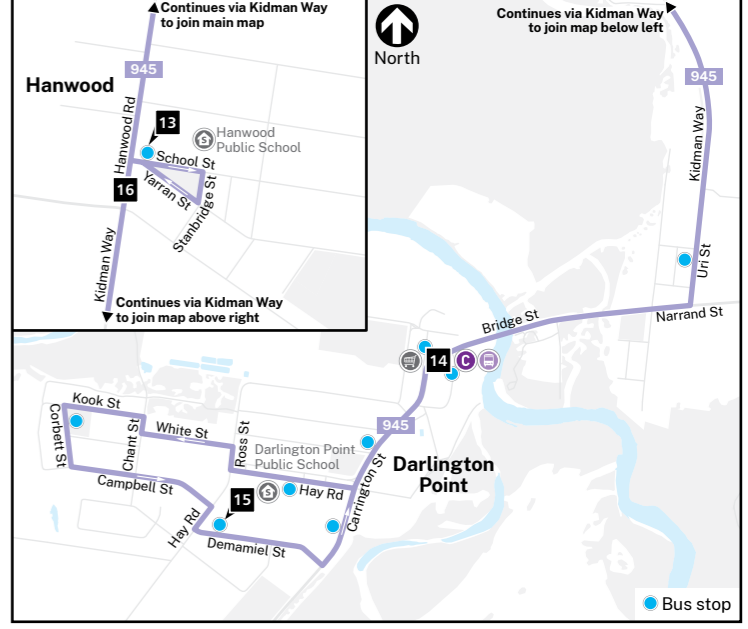

Bus stops in Hospital Precinct

Regional Coach and Rail Services

NSW TrainLink Services
For more information and to book, visit transportnsw.info/regional

Train Destinations
T Sydney via Cootamundra, Yass and Goulburn

Coach Destinations
C Wagga Wagga via Leeton and Narrandera
C Mildura via Darlington Point, Hay and Balranald
C Cootamundra via Yenda, Barelban and Temora

V/Line Services
For more information and to book, visit vline.com.au

Coach Destinations
S Shepparton via Darlington Point, Tocumwal and Cobram

Bus stops in Griffith Central

Yenda & Bilbul insets

Hanwood & Darlington Point insets

Bus Route Index

Griffith Buslines Routes	
940	Griffith to East Griffith and Collina
941	Griffith to North Griffith and Hospital Precinct
942	Griffith to South Griffith and Pioneer
943	Griffith to South Griffith, Pioneer and Hospital Precinct
944	Griffith to Beelbangera and Yenda
945	Griffith to Darlington Point via Hanwood
946	Griffith to Mayfair, Three Ways and Hospital Precinct

Legend

- Bus route
- 941 Route number
- Common bus route
- Limited service
- A Timing point
- Train line & station
- Coach stop (NSW TrainLink)
- Coach stop (V/Line)
- Hospital
- Medical centre
- School
- Tertiary education
- Shopping
- Sport facility
- Tourist attraction
- Service NSW
- Community facility