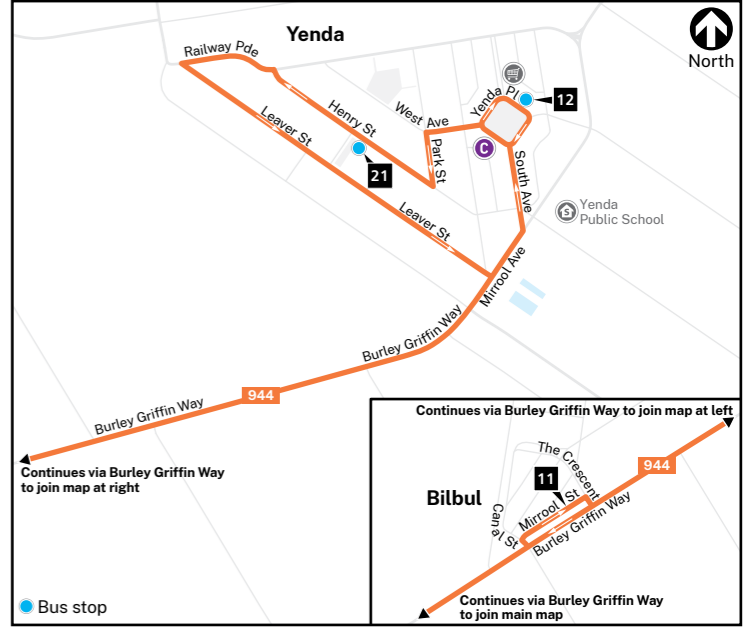

Bus stops in Hospital Precinct

Regional Coach and Rail Services

NSW TrainLink Services
For more information and to book, visit transportnsw.info/regional

Train Destinations
T Sydney via Cootamundra, Yass and Goulburn

Coach Destinations
C Wagga Wagga via Leeton and Narrandera
C Mildura via Darlington Point, Hay and Balranald
C Cootamundra via Yenda, Barelban and Temora

V/Line Services
For more information and to book, visit vline.com.au

Coach Destinations
S Shepparton via Darlington Point, Tocumwal and Cobram

Bus stops in Griffith Central

Yenda & Bilbul insets

Hanwood & Darlington Point insets

Bus Route Index

Griffith Buslines Routes	
940	Griffith to East Griffith and Collina
941	Griffith to North Griffith and Hospital Precinct
942	Griffith to South Griffith and Pioneer
943	Griffith to South Griffith, Pioneer and Hospital Precinct
944	Griffith to Beelbangera and Yenda
945	Griffith to Darlington Point via Hanwood
946	Griffith to Mayfair, Three Ways and Hospital Precinct

Legend

- Bus route
- 941 Route number
- Common bus route
- Limited service
- A Timing point
- Train line & station
- Coach stop (NSW TrainLink)
- Coach stop (V/Line)
- Hospital
- Medical centre
- School
- Tertiary education
- Shopping
- Sport facility
- Tourist attraction
- Service NSW
- Community facility