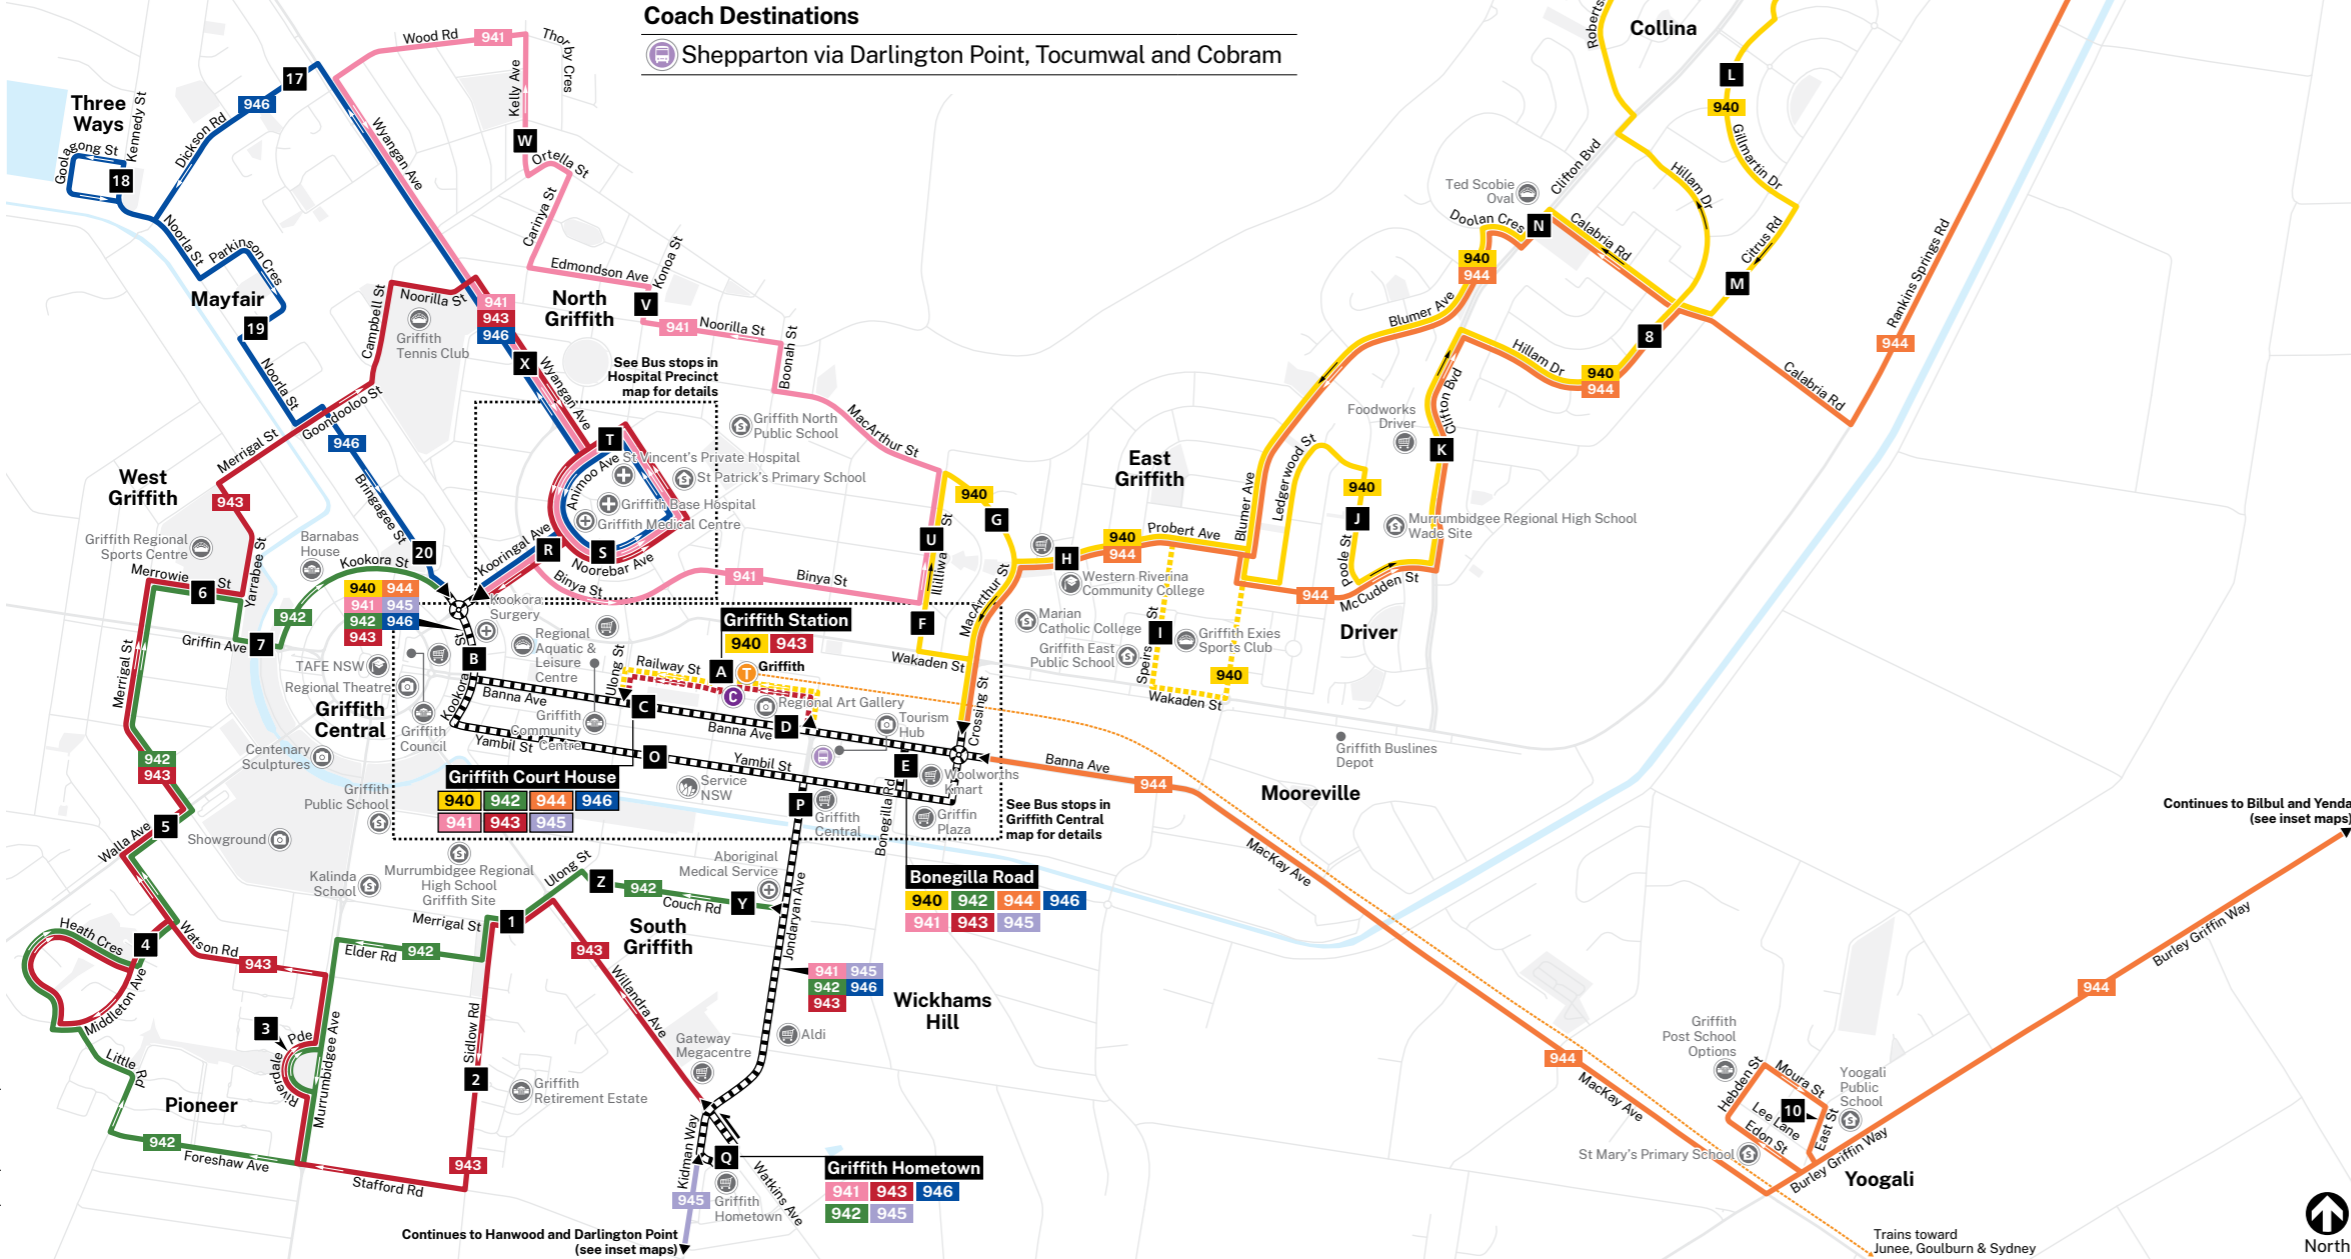

Bus stops in Hospital Precinct

Regional Coach and Rail Services

NSW TrainLink Services
For more information and to book, visit transportnsw.info/regional

Train Destinations
T Sydney via Cootamundra, Yass and Goulburn

Coach Destinations
C Wagga Wagga via Leeton and Narrandera
C Mildura via Darlington Point, Hay and Balranald
C Cootamundra via Yenda, Barelban and Temora

V/Line Services
For more information and to book, visit vline.com.au

Coach Destinations
S Shepparton via Darlington Point, Tocumwal and Cobram

Bus stops in Griffith Central

Yenda & Bilbul insets

Hanwood & Darlington Point insets

Bus Route Index

Griffith Buslines Routes	
940	Griffith to East Griffith and Collina
941	Griffith to North Griffith and Hospital Precinct
942	Griffith to South Griffith and Pioneer
943	Griffith to South Griffith, Pioneer and Hospital Precinct
944	Griffith to Beelbangera and Yenda
945	Griffith to Darlington Point via Hanwood
946	Griffith to Mayfair, Three Ways and Hospital Precinct

Legend

- Bus route
- 941 Route number
- Common bus route
- Limited service
- A Timing point
- Train line & station
- Coach stop (NSW TrainLink)
- Coach stop (V/Line)
- Hospital
- Medical centre
- School
- Tertiary education
- Shopping
- Sport facility
- Tourist attraction
- Service NSW
- Community facility