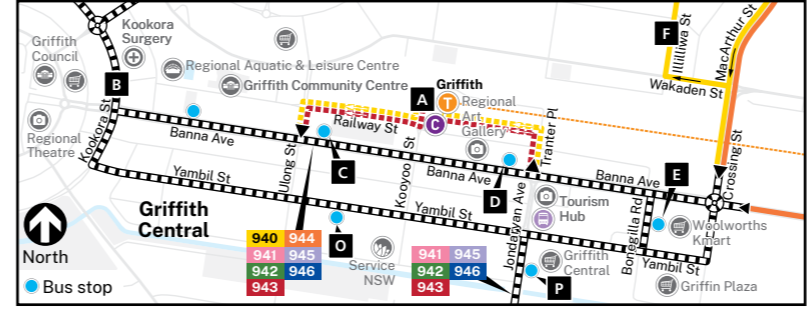

Bus stops in Hospital Precinct

Regional Coach and Rail Services

NSW TrainLink Services
For more information and to book, visit transportnsw.info/regional

Train Destinations
T Sydney via Cootamundra, Yass and Goulburn

Coach Destinations
C Wagga Wagga via Leeton and Narrandera
C Mildura via Darlington Point, Hay and Balranald
C Cootamundra via Yenda, Barelban and Temora

V/Line Services
For more information and to book, visit vline.com.au

Coach Destinations
S Shepparton via Darlington Point, Tocumwal and Cobram

Bus stops in Griffith Central

Yenda & Bilbul insets

Hanwood & Darlington Point insets

Bus Route Index

Griffith Buslines Routes	
940	Griffith to East Griffith and Collina
941	Griffith to North Griffith and Hospital Precinct
942	Griffith to South Griffith and Pioneer
943	Griffith to South Griffith, Pioneer and Hospital Precinct
944	Griffith to Beelbangera and Yenda
945	Griffith to Darlington Point via Hanwood
946	Griffith to Mayfair, Three Ways and Hospital Precinct

Legend

- Bus route
- 941 Route number
- Common bus route
- Limited service
- A Timing point
- Train line & station
- Coach stop (NSW TrainLink)
- Coach stop (V/Line)
- Hospital
- Medical centre
- School
- Tertiary education
- Shopping
- Sport facility
- Tourist attraction
- Service NSW
- Community facility