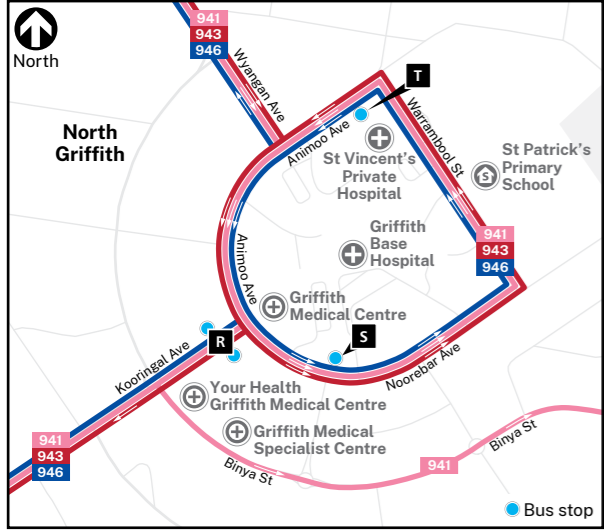

Bus stops in Hospital Precinct

Regional Coach and Rail Services

NSW TrainLink Services
For more information and to book, visit transportnsw.info/regional

Train Destinations
T Sydney via Cootamundra, Yass and Goulburn

Coach Destinations
C Wagga Wagga via Leeton and Narrandera
C Mildura via Darlington Point, Hay and Balranald
C Cootamundra via Yenda, Barelban and Temora

V/Line Services
For more information and to book, visit vline.com.au

Coach Destinations
S Shepparton via Darlington Point, Tocumwal and Cobram

Bus stops in Griffith Central

Yenda & Bilbul insets

Hanwood & Darlington Point insets

Bus Route Index

Griffith Buslines Routes	
940	Griffith to East Griffith and Collina
941	Griffith to North Griffith and Hospital Precinct
942	Griffith to South Griffith and Pioneer
943	Griffith to South Griffith, Pioneer and Hospital Precinct
944	Griffith to Beelbangera and Yenda
945	Griffith to Darlington Point via Hanwood
946	Griffith to Mayfair, Three Ways and Hospital Precinct

Legend

- Bus route
- 941 Route number
- Common bus route
- Limited service
- A Timing point
- Train line & station
- Coach stop (NSW TrainLink)
- Coach stop (V/Line)
- Hospital
- Medical centre
- School
- Tertiary education
- Shopping
- Sport facility
- Tourist attraction
- Service NSW
- Community facility