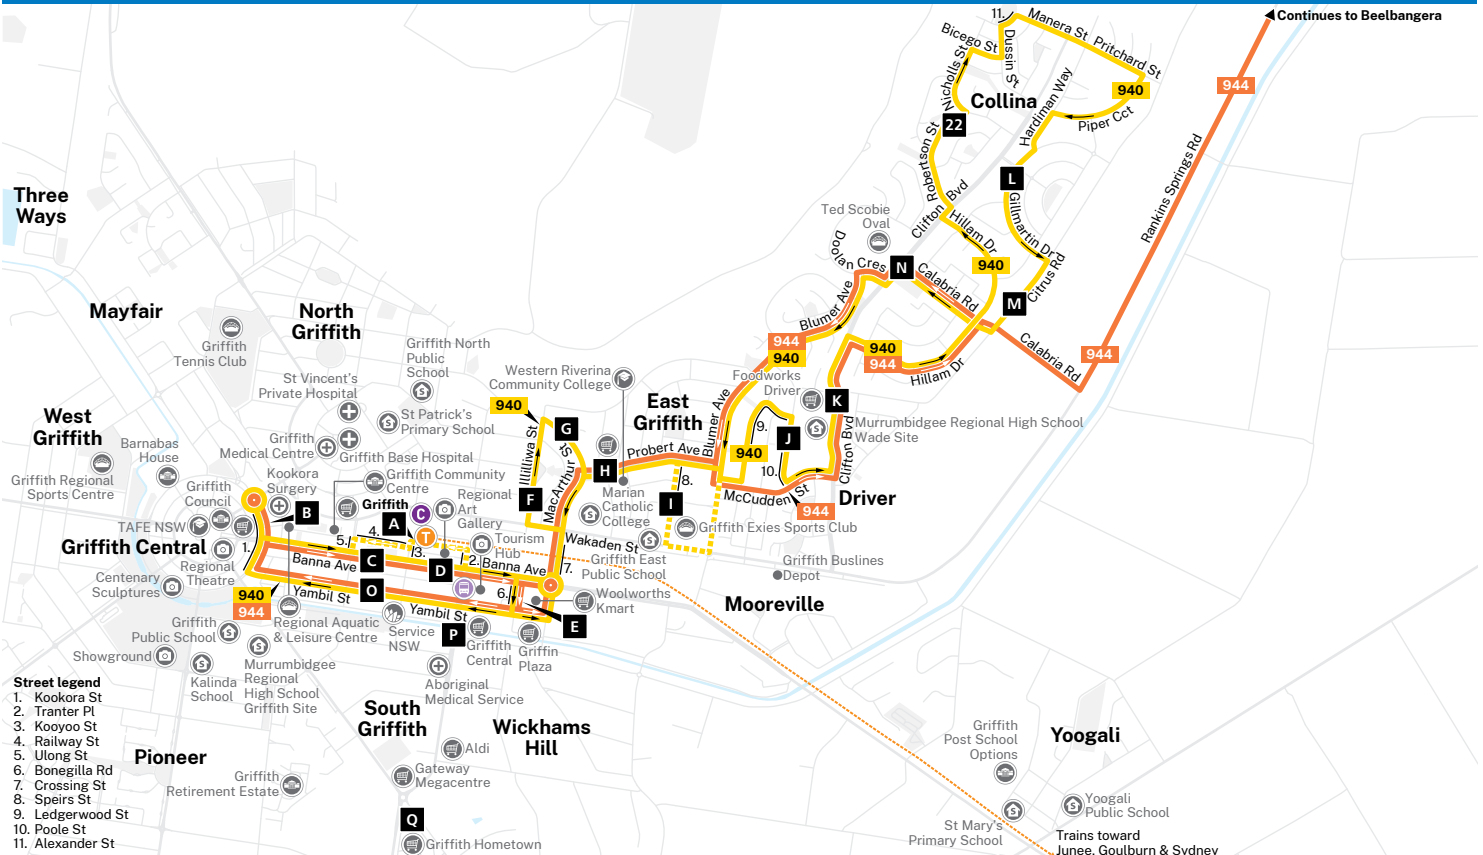

Bus route map

Bus route	Timing point	Coach stop (V/Line)	School	Sport facility	Community facility
Route number	Train line & station	Hospital	Tertiary education	Tourist attraction	Service NSW
Limited service	Coach stop (NSW TrainLink)	Medical centre	Shopping	Base map	North

© OpenStreetMap contributors