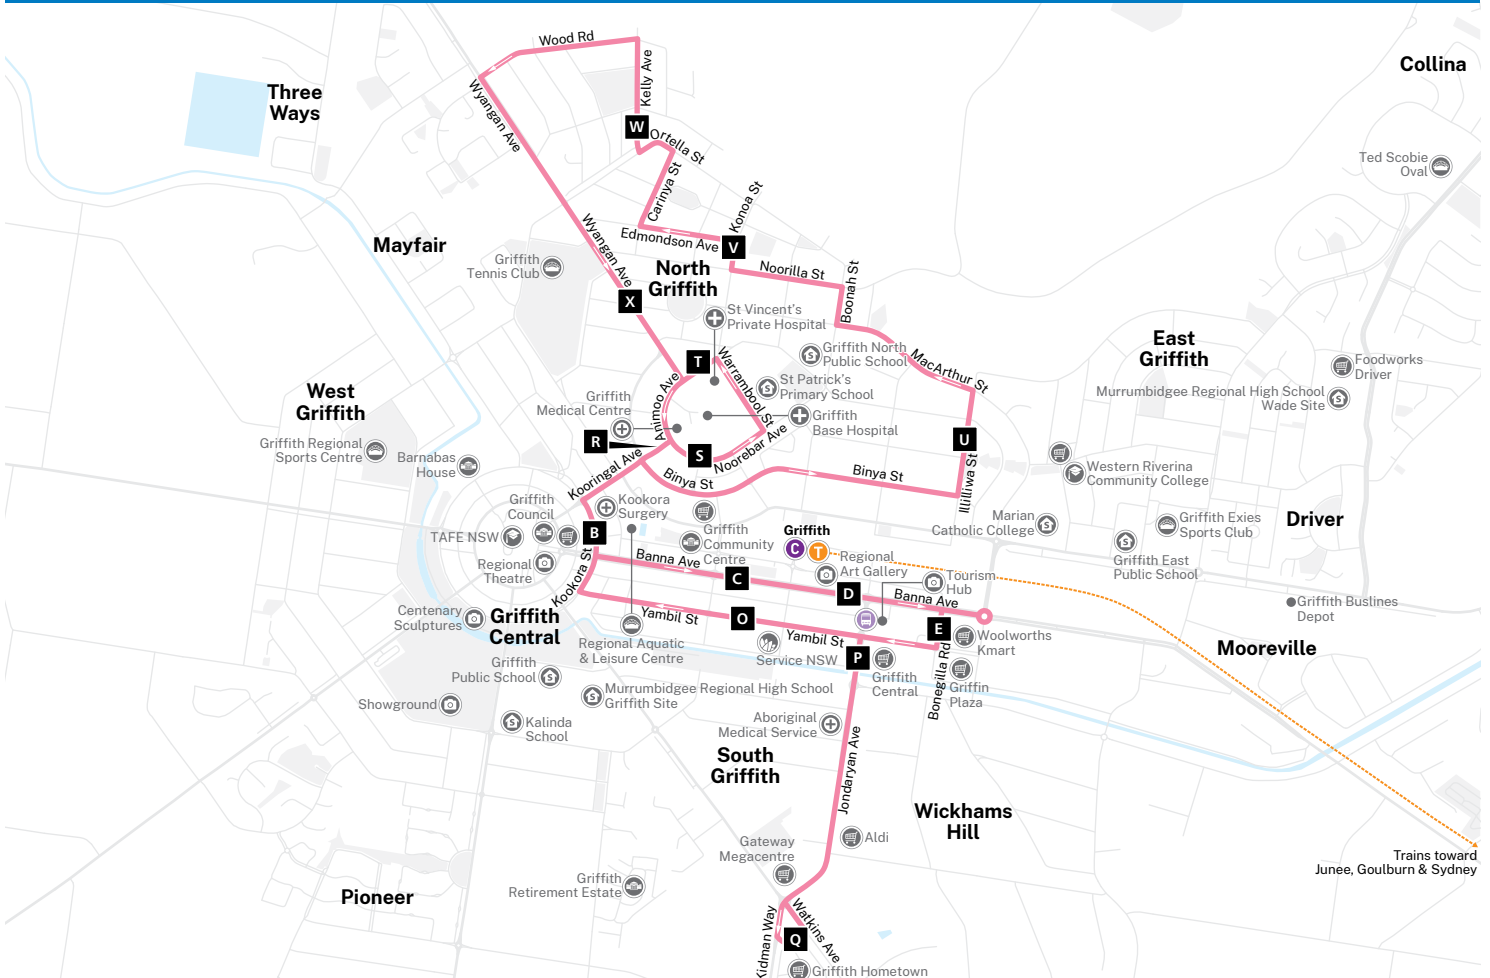

Bus route map

- Bus route
- C** Timing point
- Coach stop (V/Line)
- School
- Sport facility
- Community facility
- Train line & station
- Hospital
- Tertiary education
- Tourist attraction
- Coach stop (NSW TrainLink)
- Medical centre
- Shopping
- Service NSW