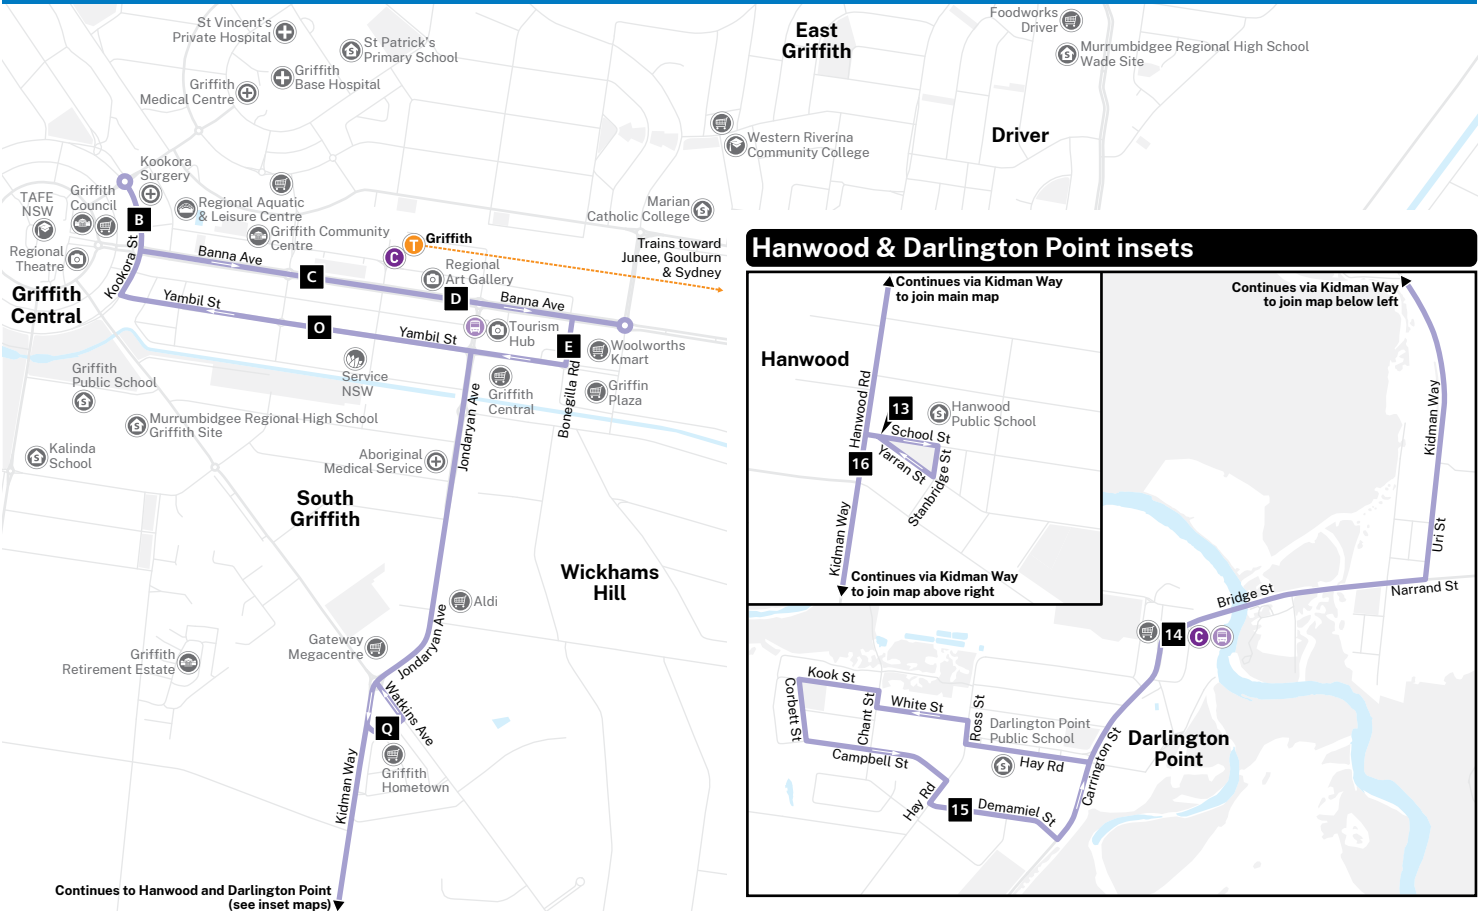

Griffith to Darlington Point via Hanwood

Monday to Friday					
map	am	am	am	pm	pm
C Griffith Court House, Banna Ave	\$7.04	H7.14	11.45	\$3.46	H3.56
D CWA Park, Banna Ave	\$7.06	H7.16	11.47	\$3.48	H3.58
E Woolworths-Bonegilla Rd	-	H7.18	11.49	-	H4.00
Q Griffith Hometown, Kidman Way	-	H7.21	11.52	-	H4.03
13 Hanwood Public School, School St	\$7.11	H7.26	11.57	\$4.04	H4.09
14 Darlington Point Coach Stop, Bridge St	\$7.33	H7.48	12.19	\$4.25	H4.31
15 Demamiel St before Carrington St	\$7.48	H7.57	12.30	\$4.33	H4.40
14 Darlington Point Coach Stop, Bridge St	\$7.50	H7.59	12.32	\$4.45	H4.42

Explanations

S School days only H School holidays only

Darlington Point to Griffith via Hanwood

Monday to Friday					
map	am	am	pm	pm	pm
14 Darlington Point Coach Stop, Bridge St	\$7.33	H7.50	12.22	\$4.46	H4.46
15 Demamiel St before Carrington St	\$7.48	H7.57	12.30	-	-
14 Darlington Point Coach Stop, Bridge St	\$7.50	H7.59	12.31	-	-
16 Hanwood Rd after Beaumont Rd	\$8.13	H8.22	12.54	\$5.09	H5.09
13 Hanwood Public School, School St	\$8.14	H8.23	12.55	\$5.10	H5.10
Q Griffith Hometown, Kidman Way	-	H8.29	1.01	-	H5.16
E Woolworths-Bonegilla Rd	-	H8.39	1.11	\$5.20	H5.26
O Yambil St Bus Shelter	-	H8.41	1.13	\$5.22	H5.28
C Griffith Court House, Banna Ave	-	H8.46	1.18	\$5.26	H5.33
B Opp Kookora Surgery-Kookora St	\$8.35	-	-	-	-

Explanations

S School days only H School holidays only

Bus route map

Bus route	Timing point	Coach stop (V/Line)	School	Sport facility	Community facility
Train line & station	Hospital	Tertiary education	Shopping	Tourist attraction	Service NSW
Coach stop (NSW TrainLink)	Medical centre				

Base map © OpenStreetMap contributors